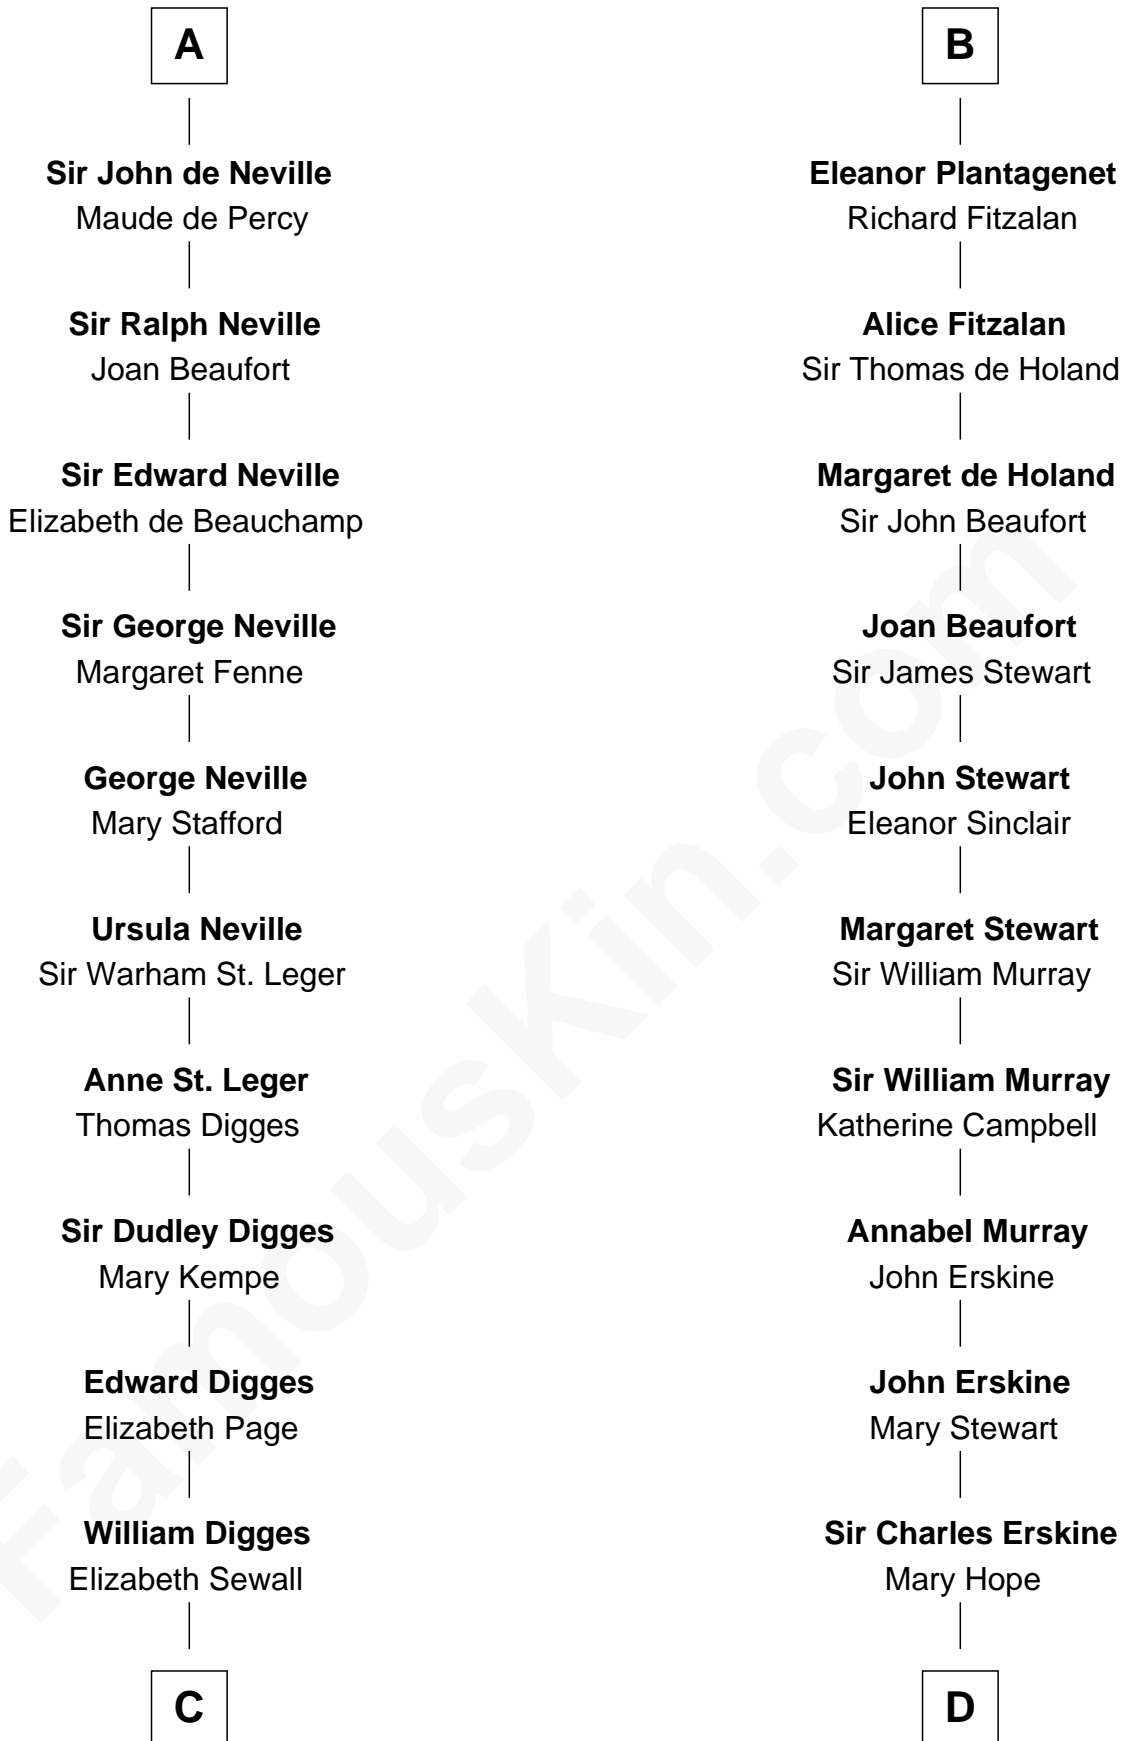

FamousKin.com

Relationship Chart of

John Carroll

Founder of Georgetown University

19th cousin of

Major John Pitcairn

British Commander at Battle of Lexington

C

Anne Digges
Henry Darnall

Eleanor Darnall
Daniel Carroll

John Carroll

Founder, Georgetown University

D

Mary Erskine
William Hamilton

Katherine Hamilton
Rev. David Pitcairn

Major John Pitcairn

British Commander at Lexington

FamousKin.com