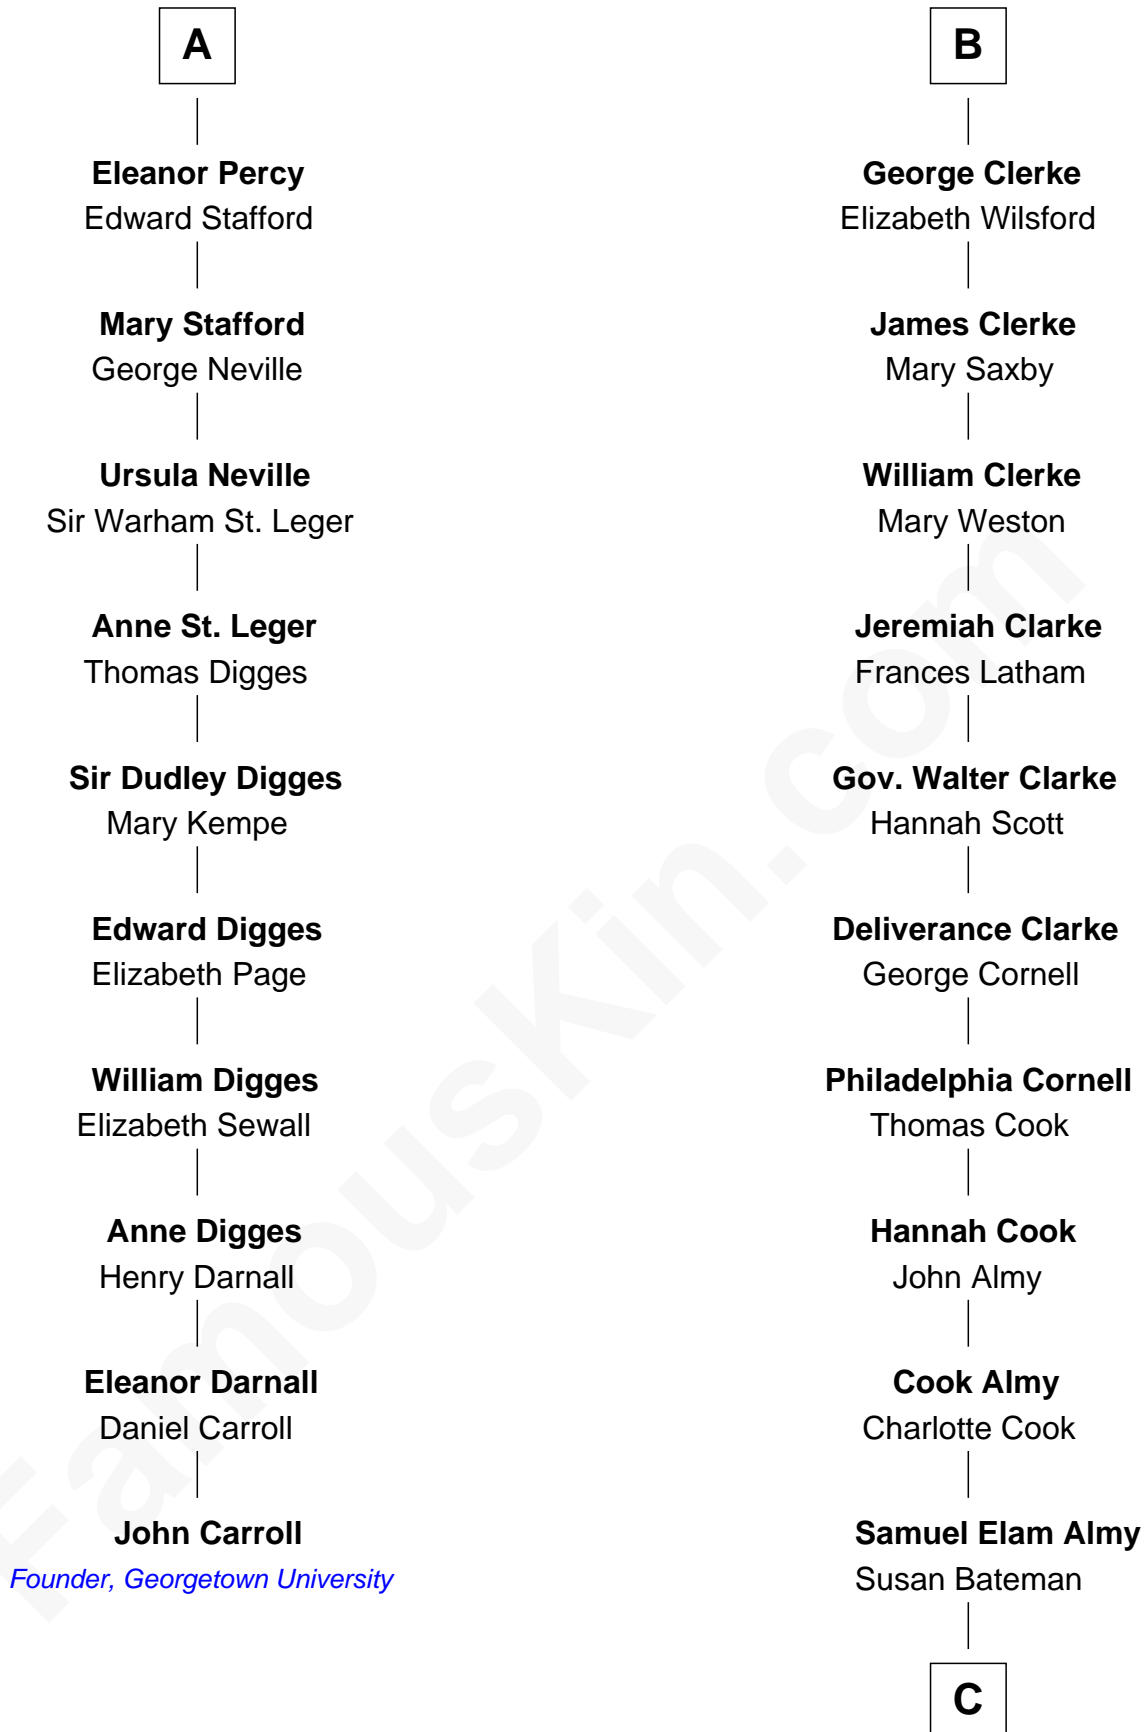

FamousKin.com

Relationship Chart of

John Carroll

Founder of Georgetown University

16th cousin 4 times removed of

Marilyn Monroe

Actress, Model, and Singer

Sir Thebaud de Verdun

Sir William Ferrers

Philippa Clifford

Sir Walter Devereux

Elizabeth Merbery

Sir Thomas Ferrers

Elizabeth Freville

Anne Devereux

William Herbert

Sir Henry Ferrers

Margaret Heckstall

Maud Herbert

Henry Percy

Elizabeth Ferrers

James Clerke

A

B

C

—
Susan Bateman Almy

Charles Adams Gifford

—
Frederick Almy Gifford

Elizabeth Easton Tennant

—
Charles Stanley Gifford

Gladys Pearl Monroe

—
Marilyn Monroe