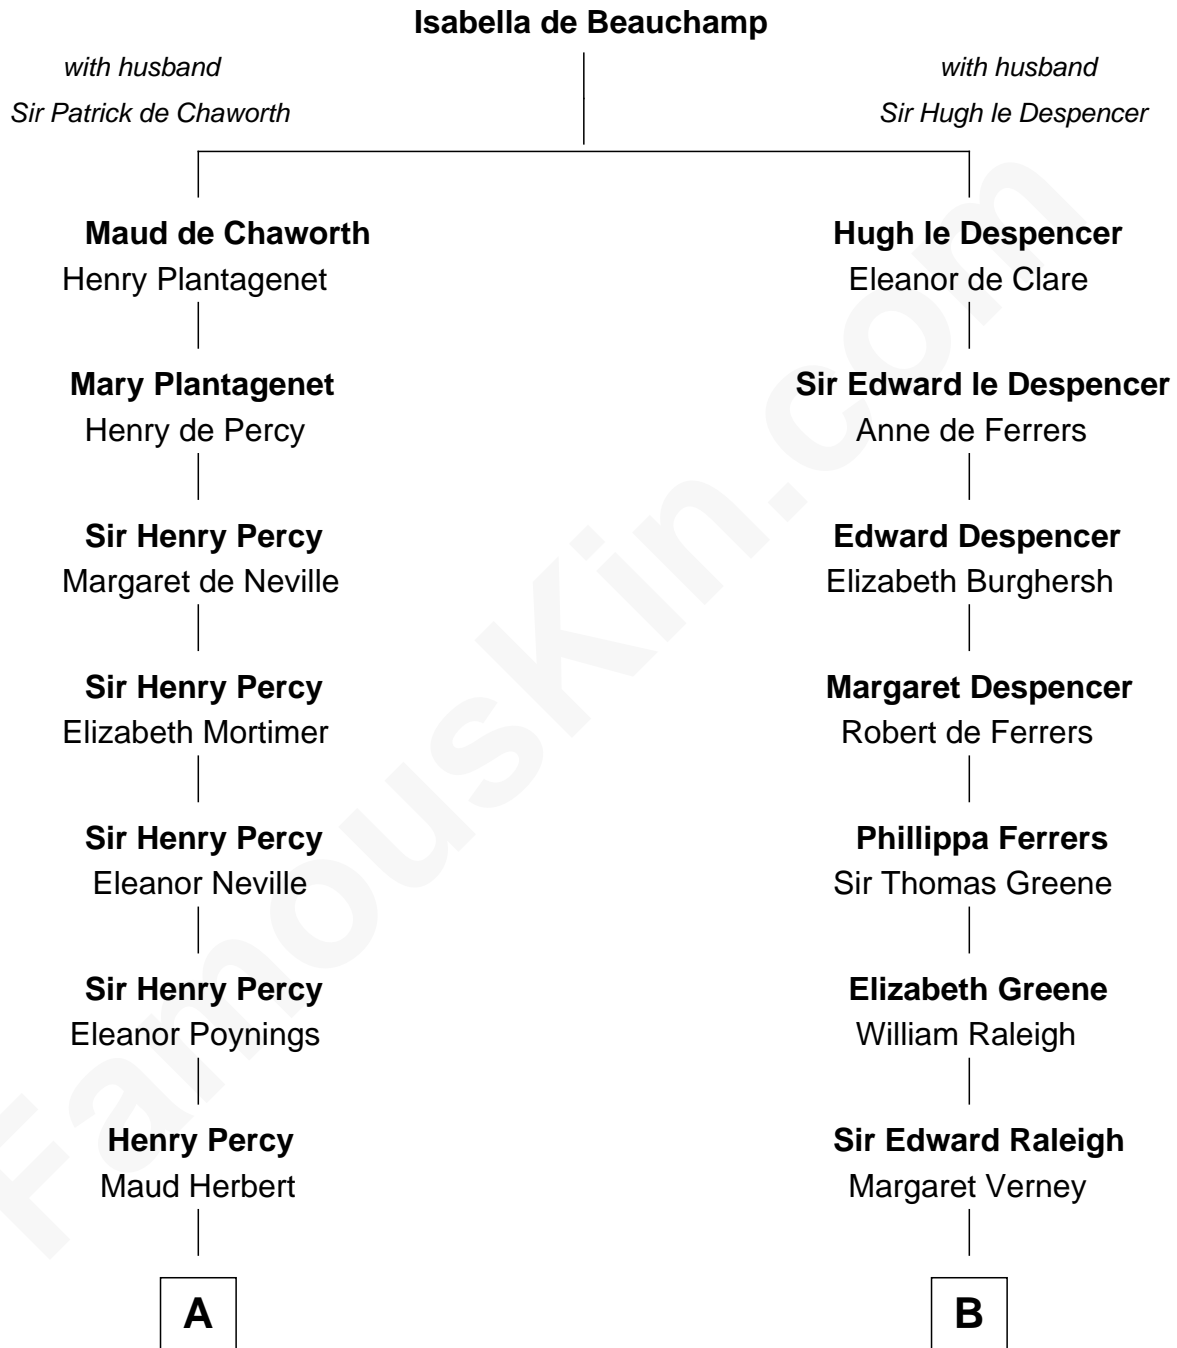

FamousKin.com

Relationship Chart of

John Carroll

Founder of Georgetown University

16th cousin 5 times removed of

Marilyn Monroe

Actress, Model, and Singer

C

Samuel Elam Almy

Susan Bateman

Susan Bateman Almy

Charles Adams Gifford

Frederick Almy Gifford

Elizabeth Easton Tennant

Charles Stanley Gifford

Gladys Pearl Monroe

Marilyn Monroe

Actress, Model, and Singer

FamousKin.com