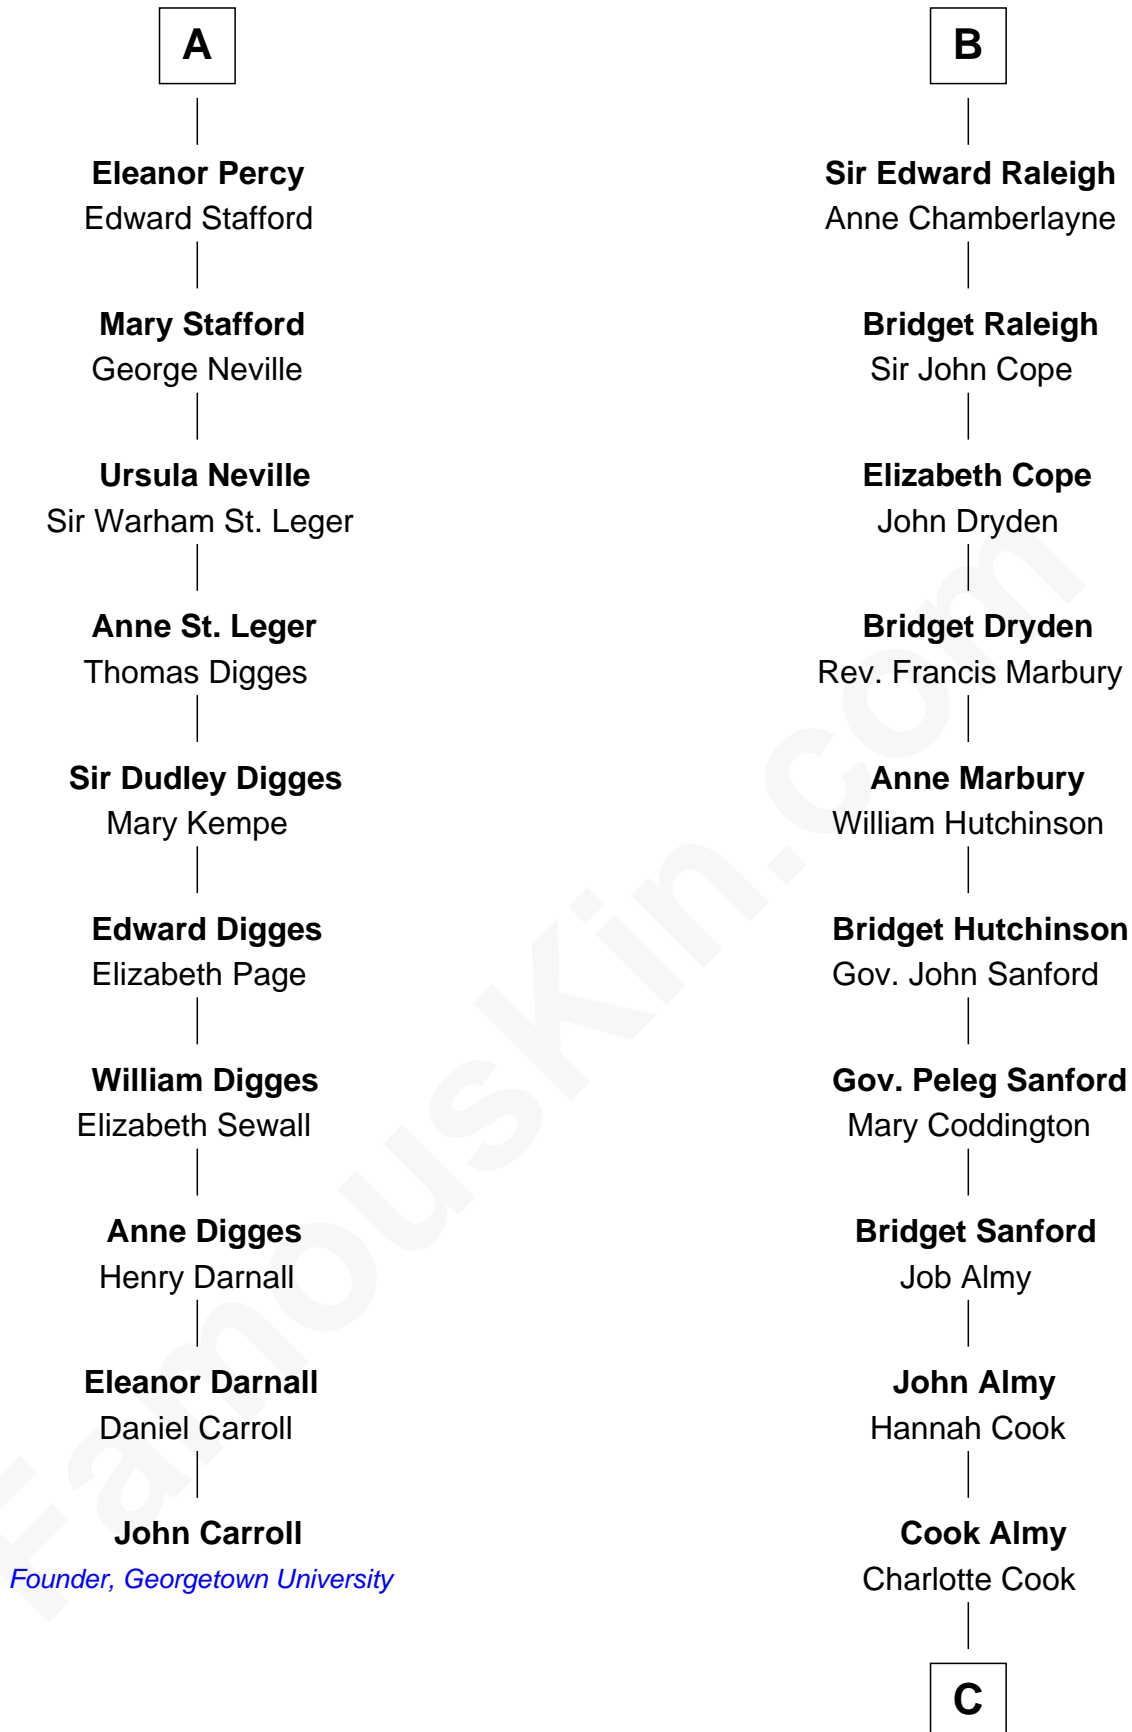

FamousKin.com

Relationship Chart of

John Carroll

Founder of Georgetown University

16th cousin 5 times removed of

Marilyn Monroe

Actress, Model, and Singer

C

Samuel Elam Almy

Susan Bateman

Susan Bateman Almy

Charles Adams Gifford

Frederick Almy Gifford

Elizabeth Easton Tennant

Charles Stanley Gifford

Gladys Pearl Monroe

Marilyn Monroe

Actress, Model, and Singer

FamousKin.com