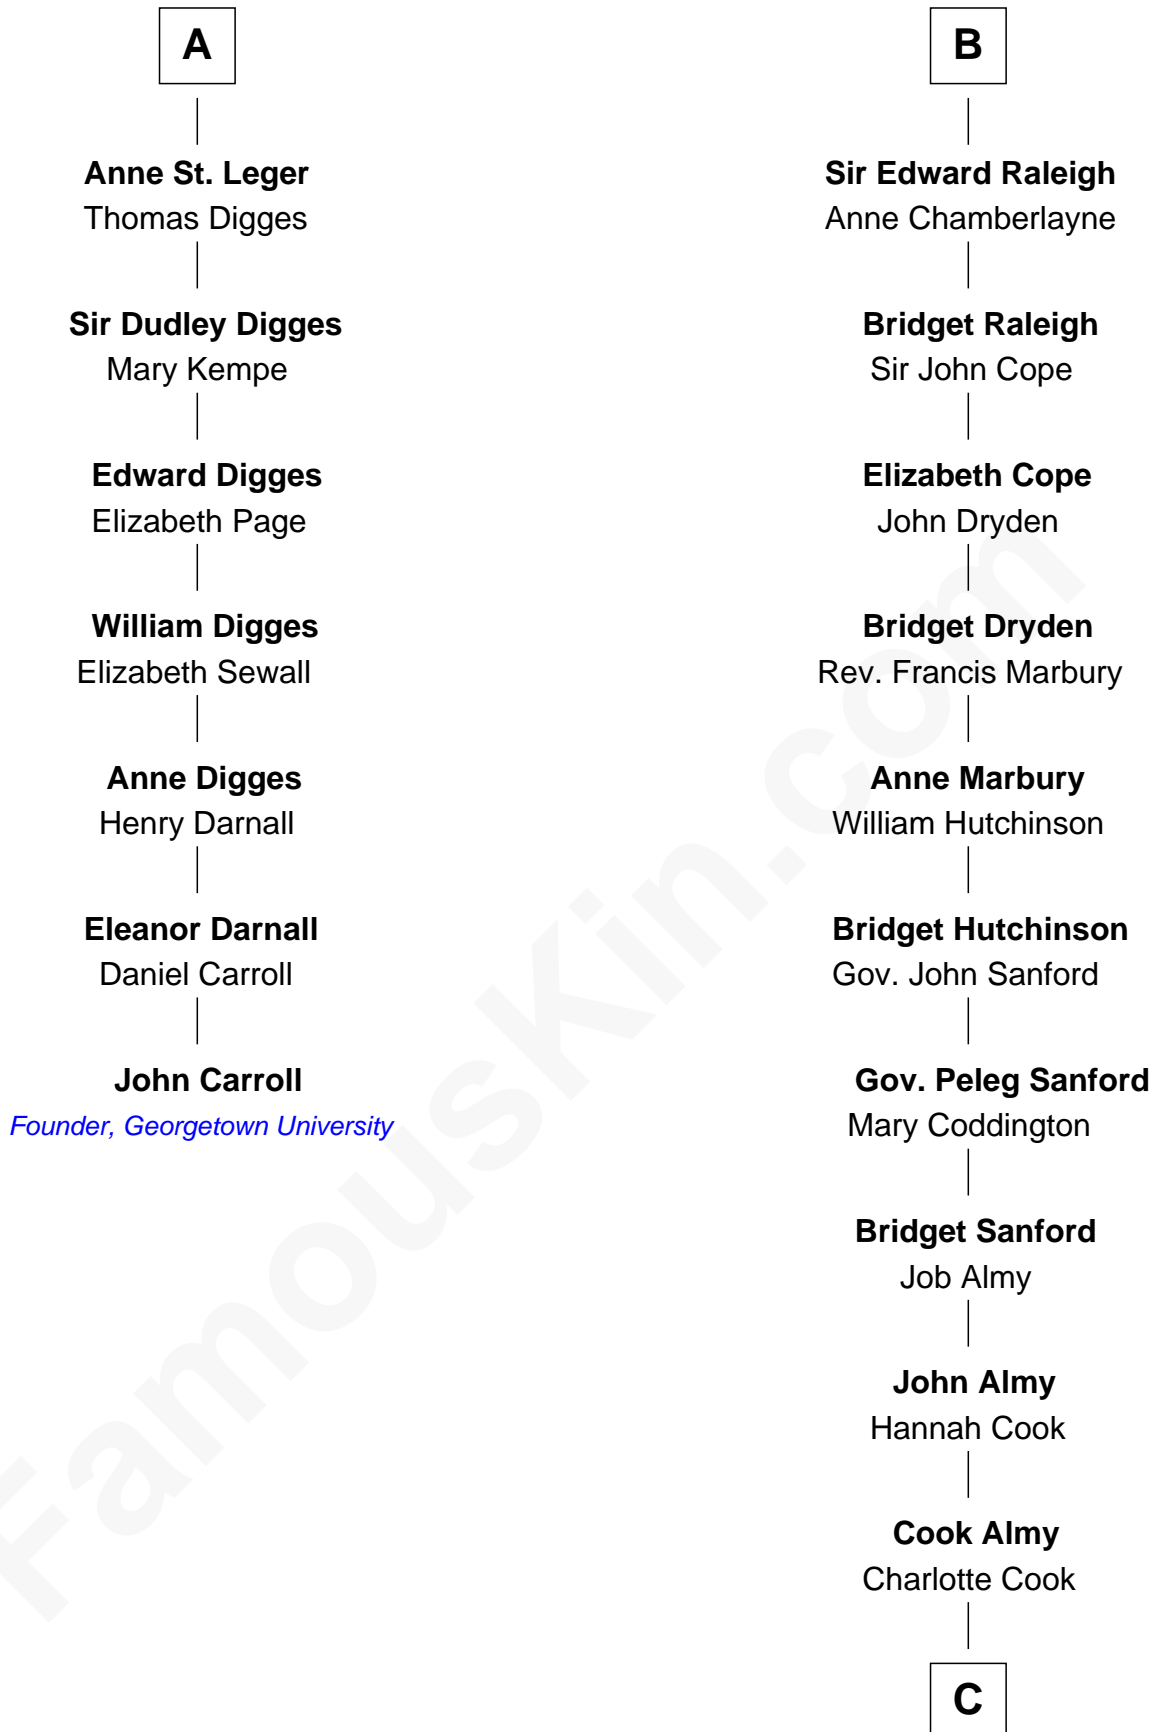

## Relationship Chart of

### John Carroll

Founder of Georgetown University

13th cousin 8 times removed of

**Marilyn Monroe**

Actress, Model, and Singer

**Sir Hugh I de Audley**

Iseult de Mortimer

**C**

Samuel Elam Almy

Susan Bateman

Susan Bateman Almy

Charles Adams Gifford

Frederick Almy Gifford

Elizabeth Easton Tennant

Charles Stanley Gifford

Gladys Pearl Monroe

**Marilyn Monroe**

*Actress, Model, and Singer*

FamousKin.com