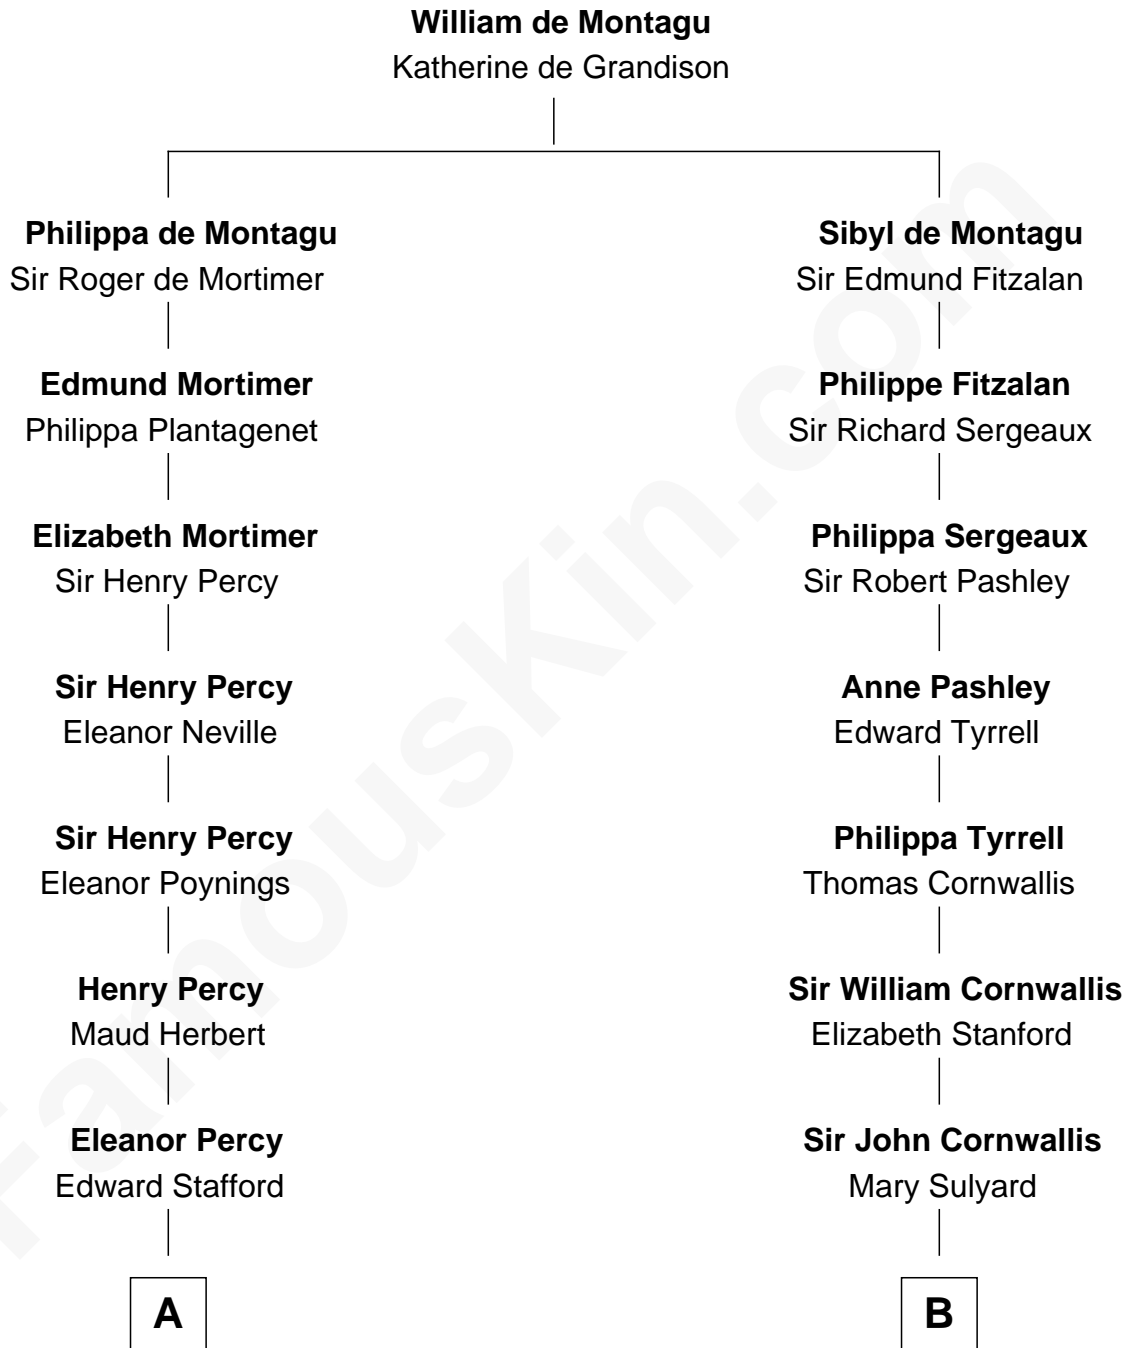

FamousKin.com

Relationship Chart of

John Carroll

Founder of Georgetown University

15th cousin 5 times removed of

Marilyn Monroe

Actress, Model, and Singer