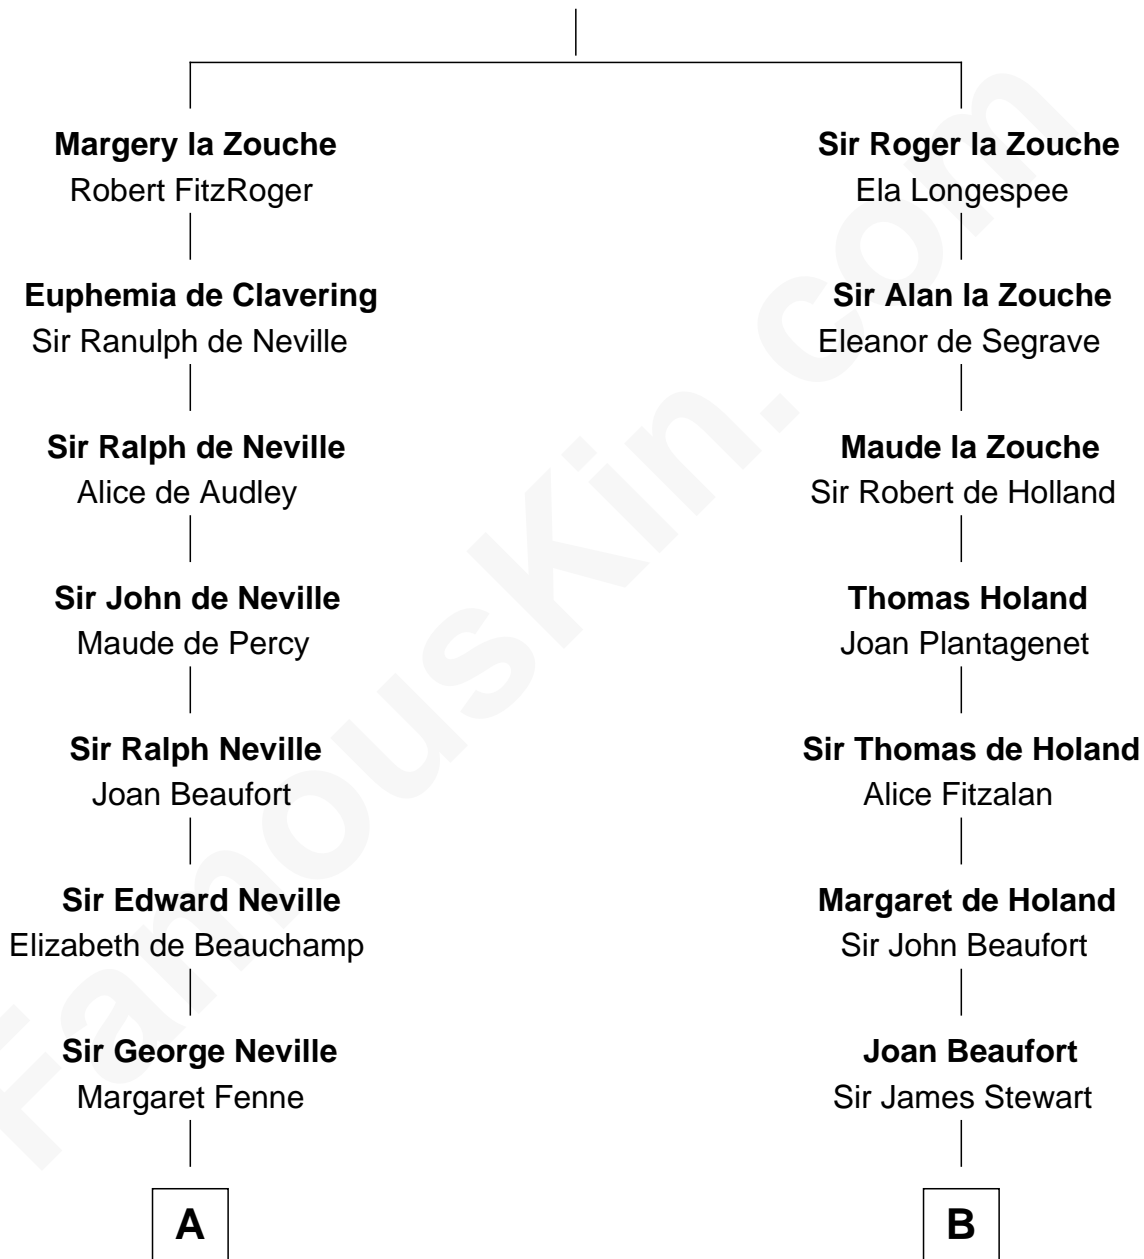

FamousKin.com

Relationship Chart of

John Carroll

Founder of Georgetown University

15th cousin 4 times removed of

Noel Coward

Playwright, Actor, and Songwriter

Alan la Zouche

Ellen de Quincy

C

Henry Gordon Veitch

Mary Kathleen Synch

Violet Agnes Veitch

Arthur Sabin Coward

Noel Coward

Playwright, Actor, and Songwriter