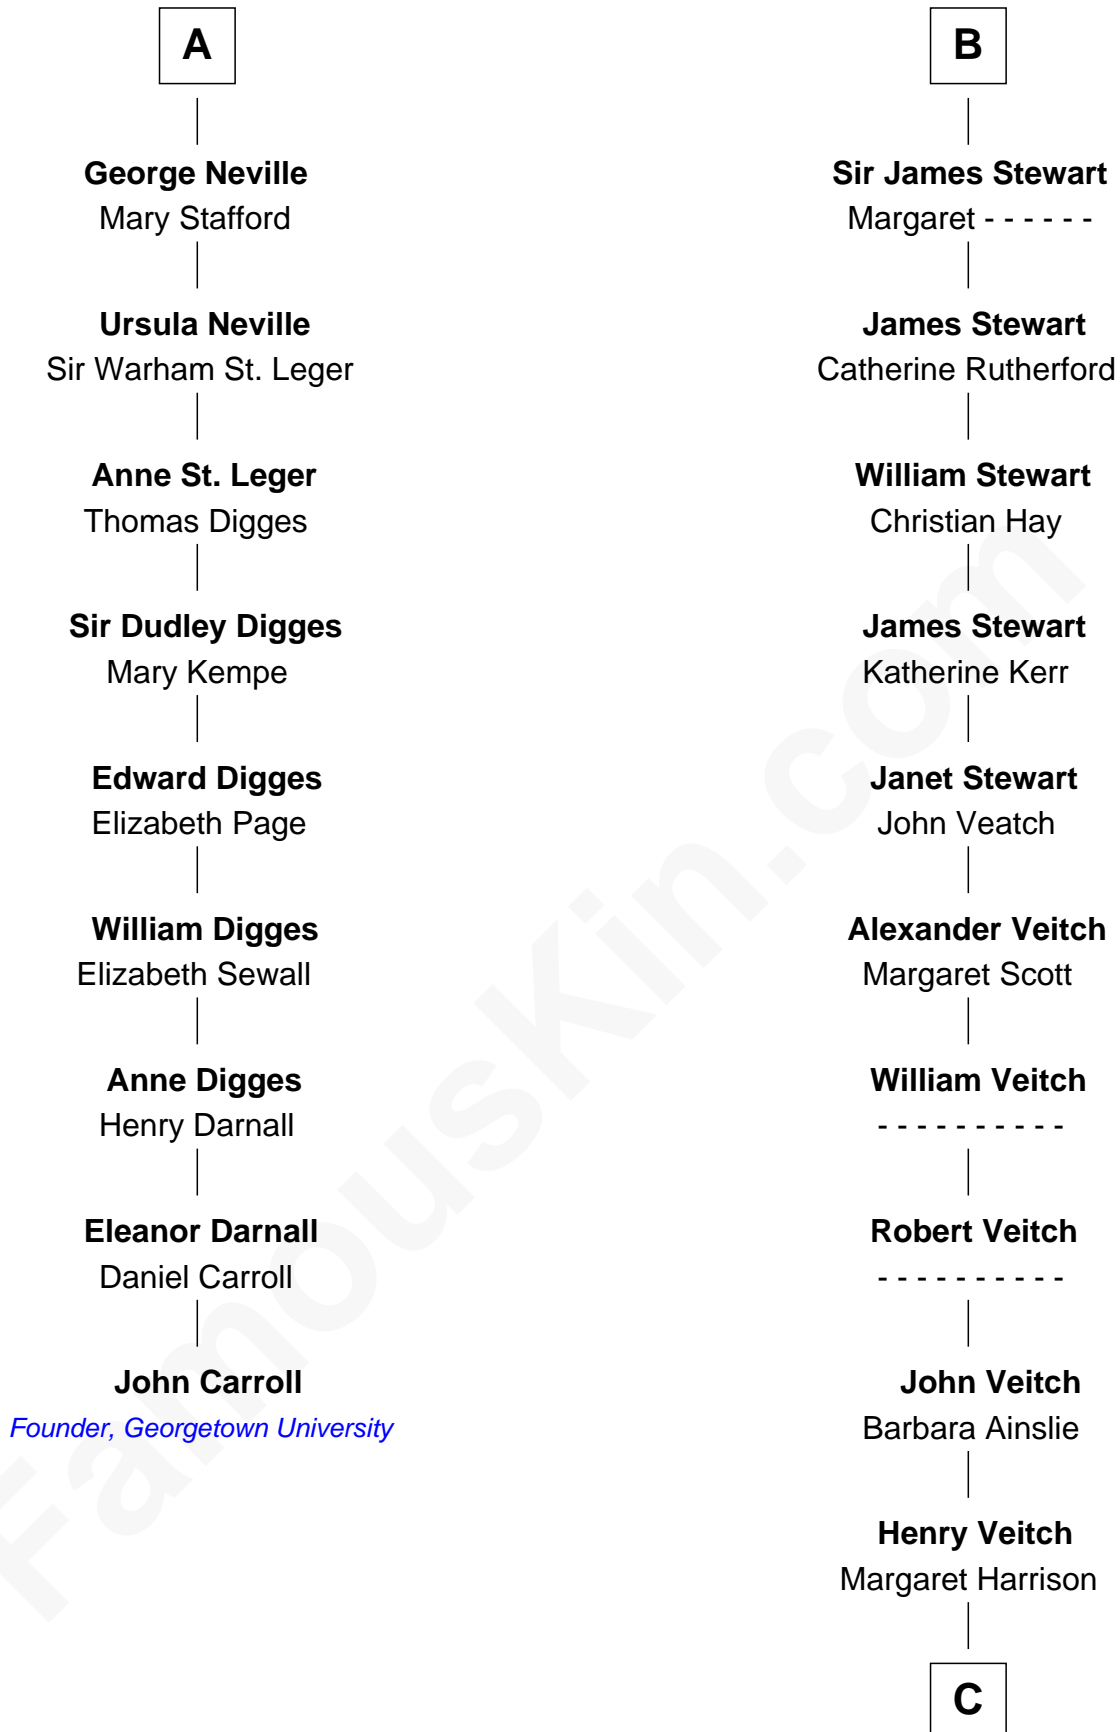

FamousKin.com

Relationship Chart of

John Carroll

Founder of Georgetown University

15th cousin 4 times removed of

Noel Coward

Playwright, Actor, and Songwriter

Alan la Zouche

Ellen de Quincy

C

Henry Gordon Veitch

Mary Kathleen Synch

Violet Agnes Veitch

Arthur Sabin Coward

Noel Coward

Playwright, Actor, and Songwriter