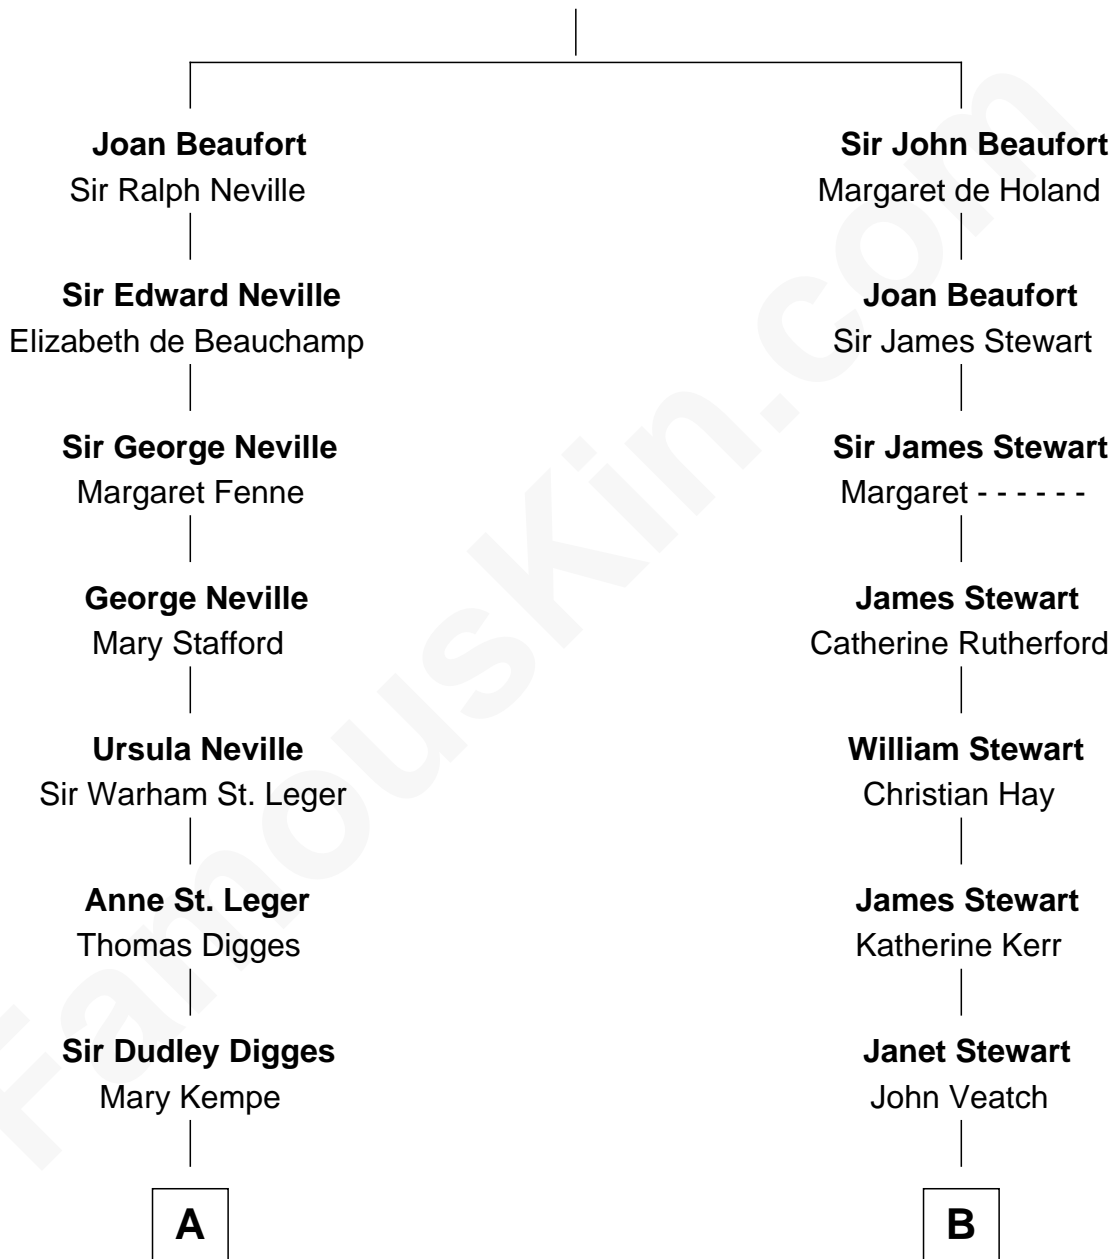

## Relationship Chart of

**John Carroll**

*Founder of Georgetown University*

**11th cousin 3 times removed of**

**Noel Coward**

*Playwright, Actor, and Songwriter*

**John of Gaunt**

Katherine Roet

**A**

**Edward Digges**  
Elizabeth Page

**William Digges**  
Elizabeth Sewall

**Anne Digges**  
Henry Darnall

**Eleanor Darnall**  
Daniel Carroll

**John Carroll**  
*Founder, Georgetown University*

**B**

**Alexander Veitch**  
Margaret Scott