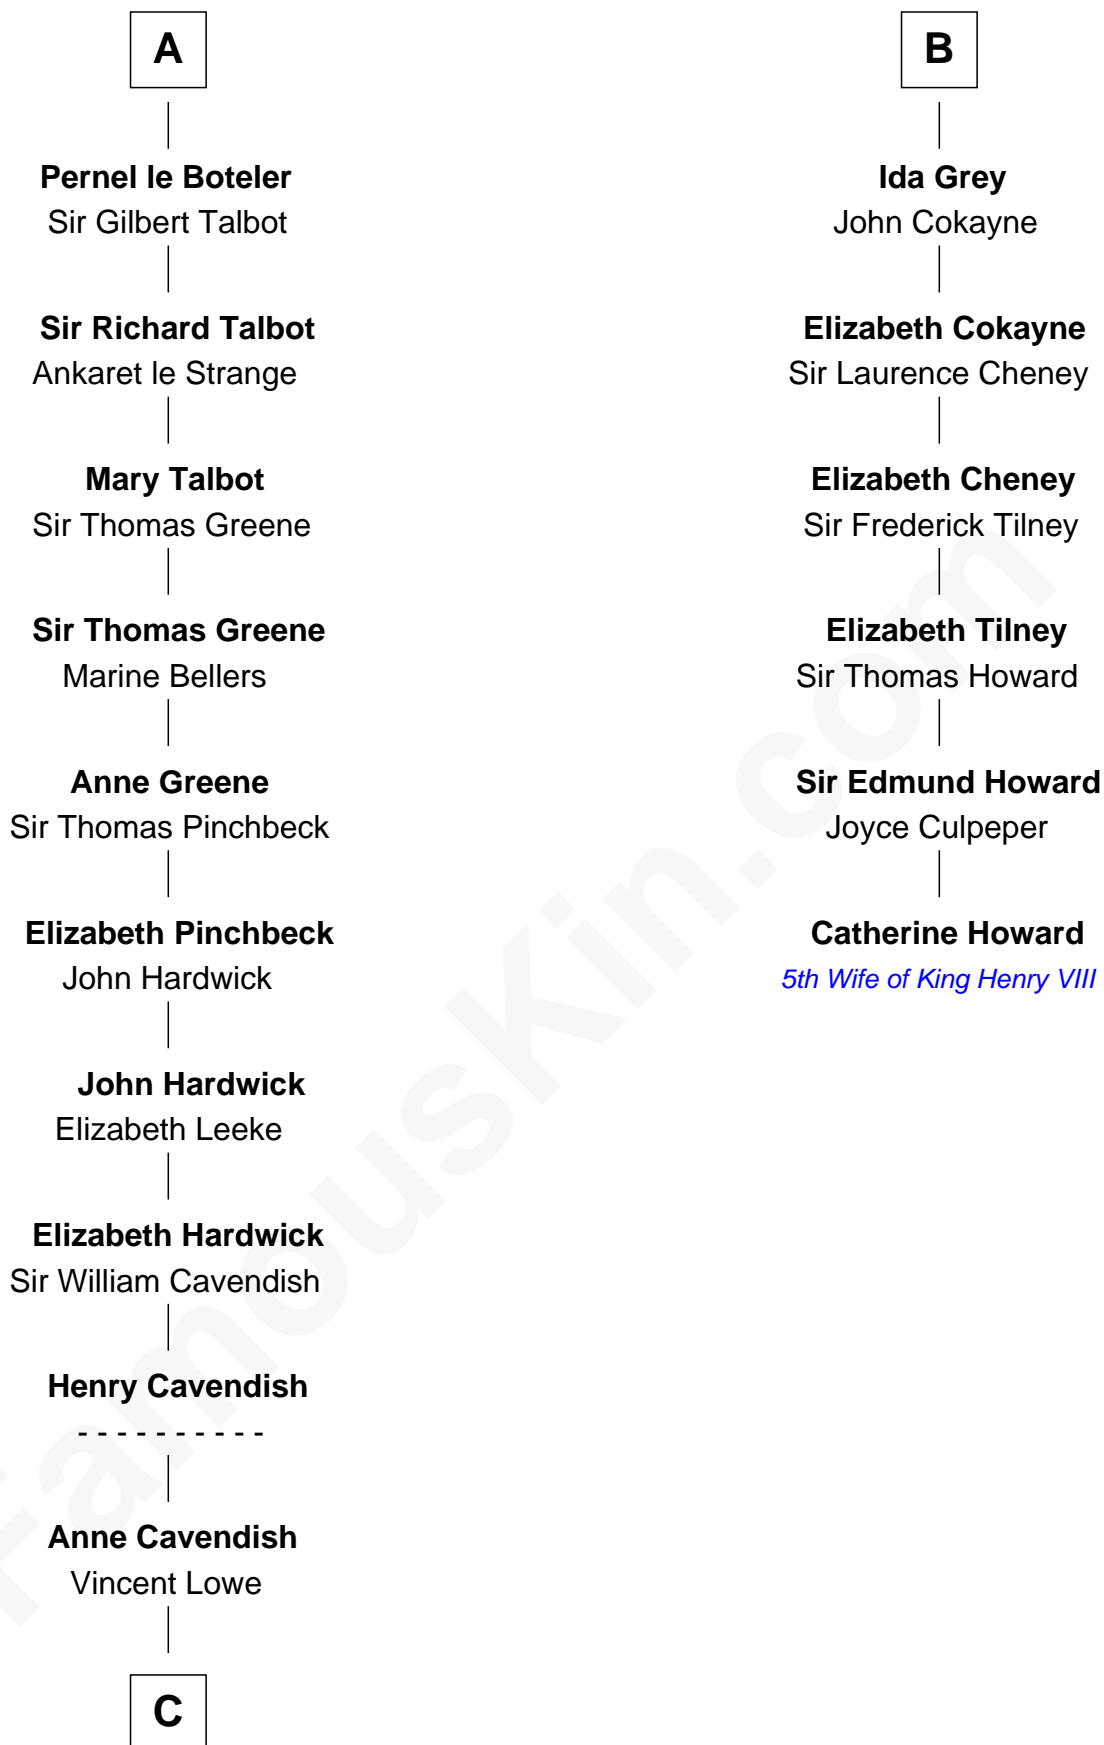

FamousKin.com

Relationship Chart of

John Carroll

Founder of Georgetown University

12th cousin 9 times removed of

Catherine Howard

5th Wife of King Henry VIII

C

—
Jane Lowe

Col. Henry Sewall

—
Elizabeth Sewall

William Digges

—
Anne Digges

Henry Darnall

—
Eleanor Darnall

Daniel Carroll