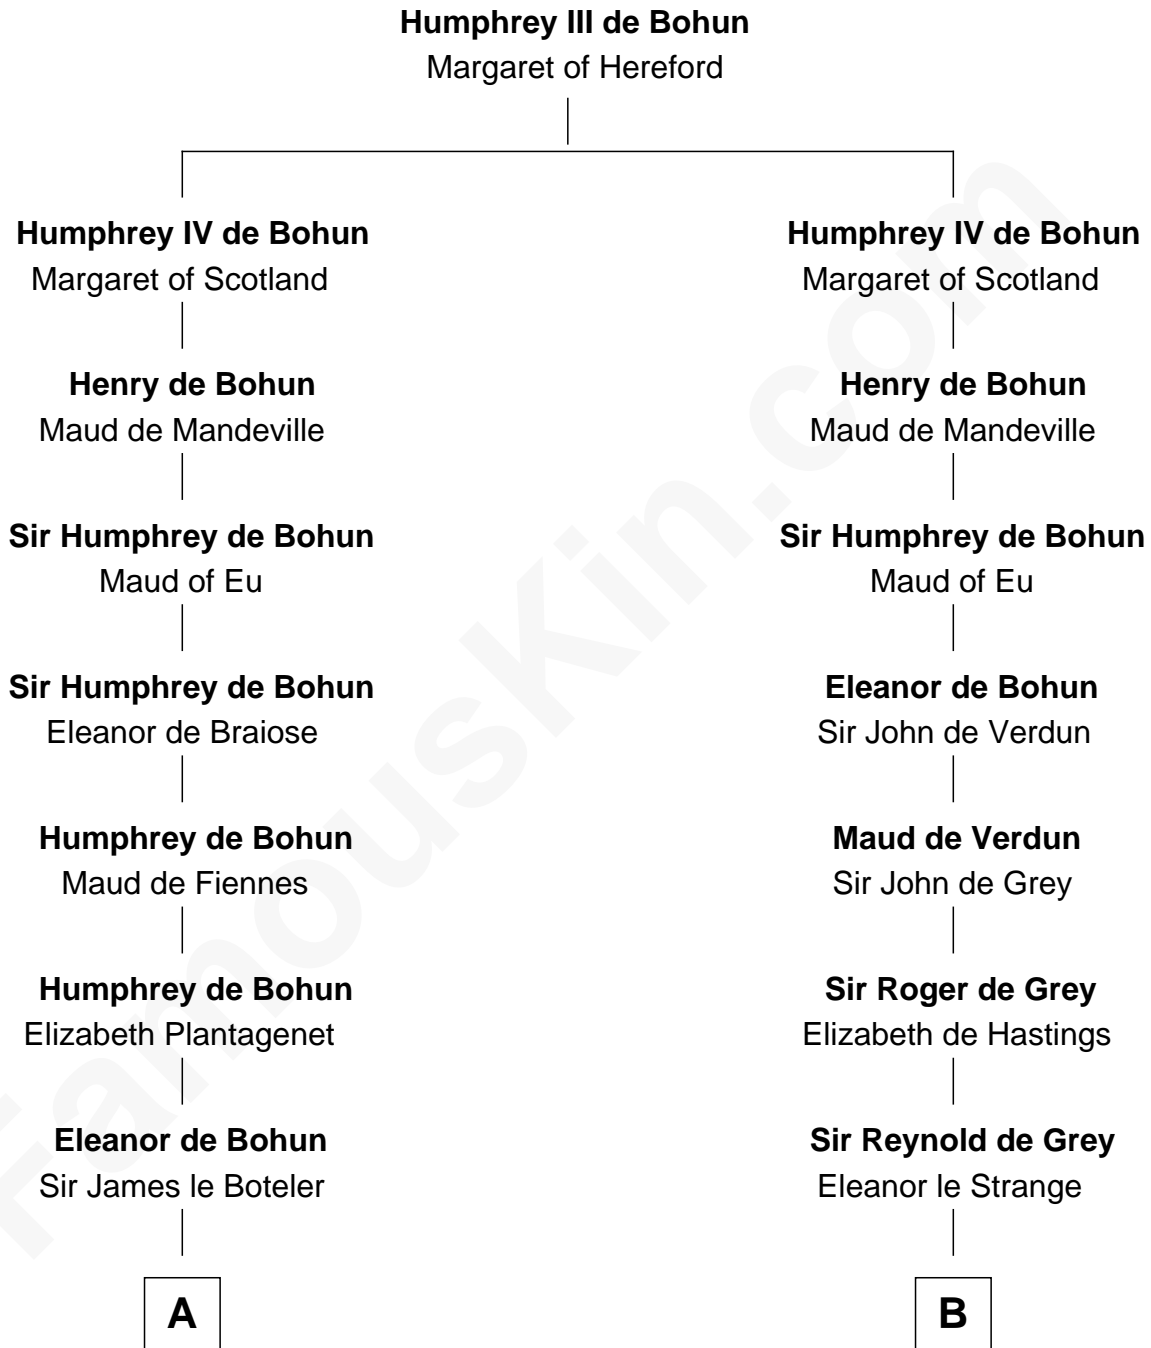

FamousKin.com

Relationship Chart of

John Carroll

Founder of Georgetown University

12th cousin 9 times removed of

Catherine Howard

5th Wife of King Henry VIII

C

—
Jane Lowe

Col. Henry Sewall

—
Elizabeth Sewall

William Digges

—
Anne Digges

Henry Darnall

—
Eleanor Darnall

Daniel Carroll