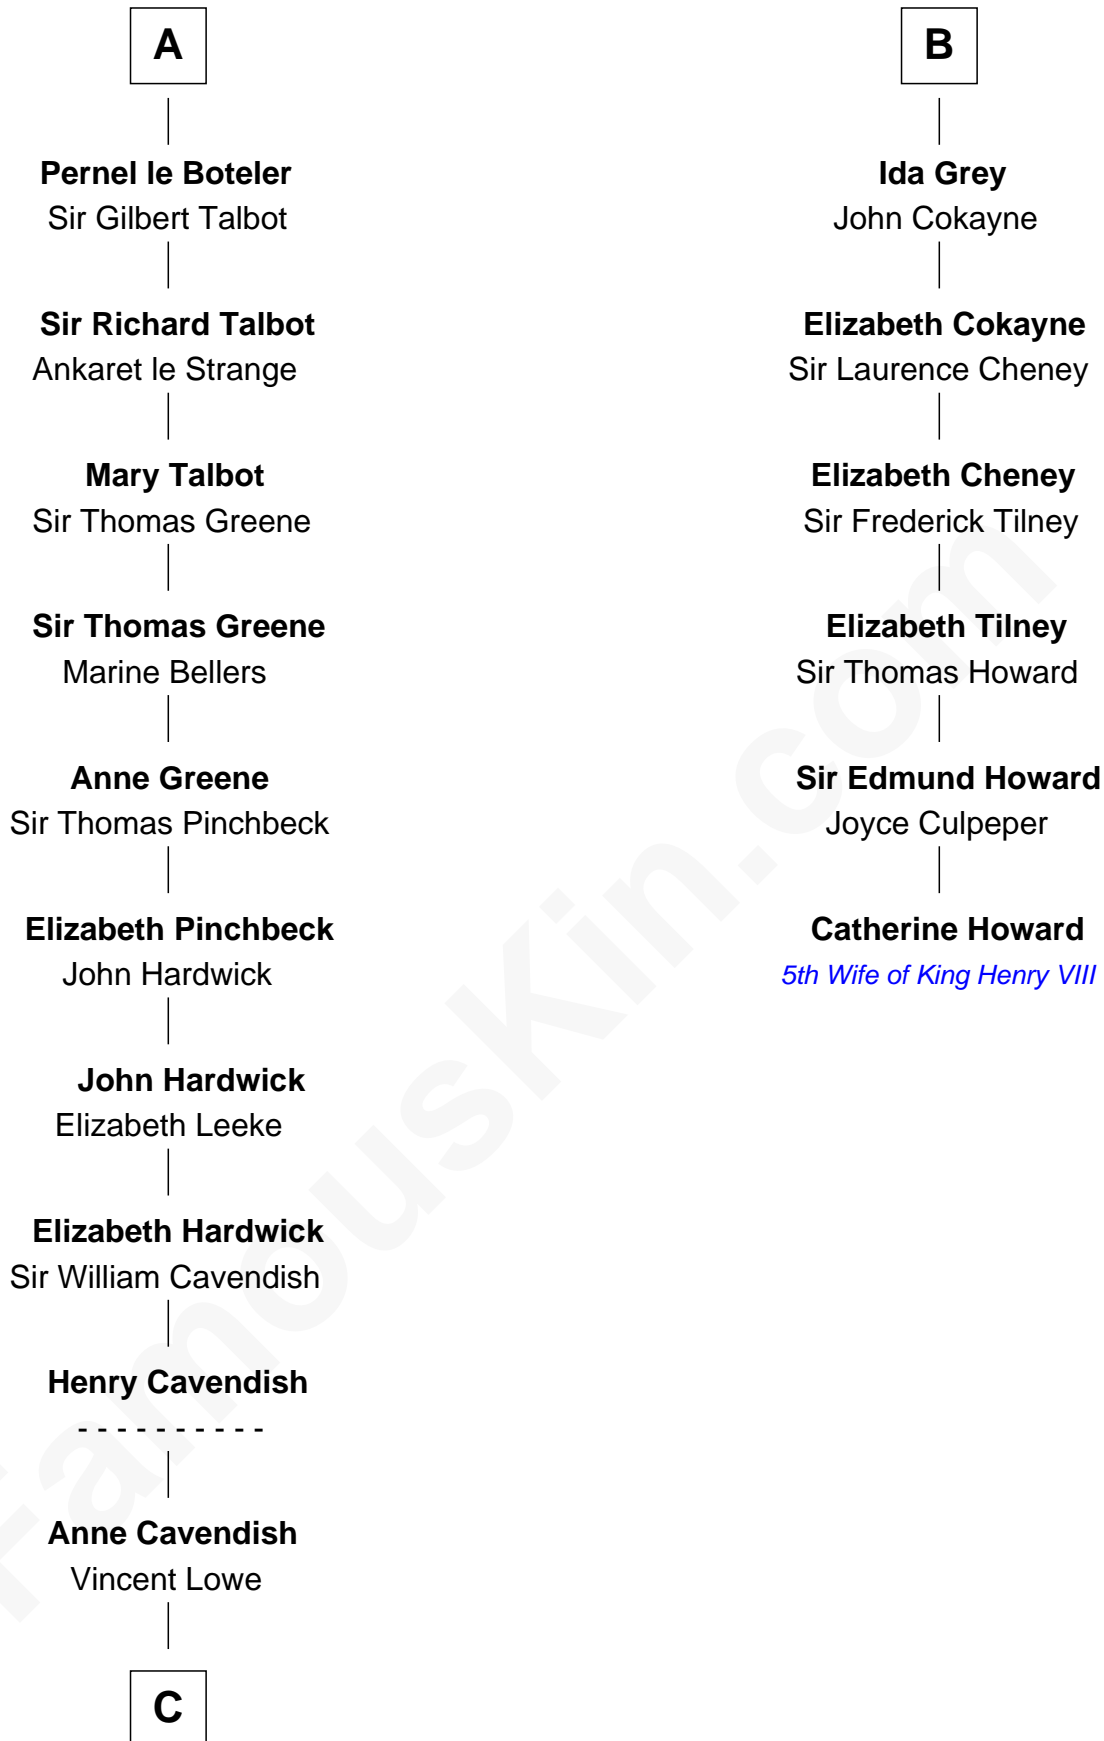

FamousKin.com

Relationship Chart of

John Carroll

Founder of Georgetown University

12th cousin 9 times removed of

Catherine Howard

5th Wife of King Henry VIII

C

—
Jane Lowe

Col. Henry Sewall

—
Elizabeth Sewall

William Digges

—
Anne Digges

Henry Darnall

—
Eleanor Darnall

Daniel Carroll