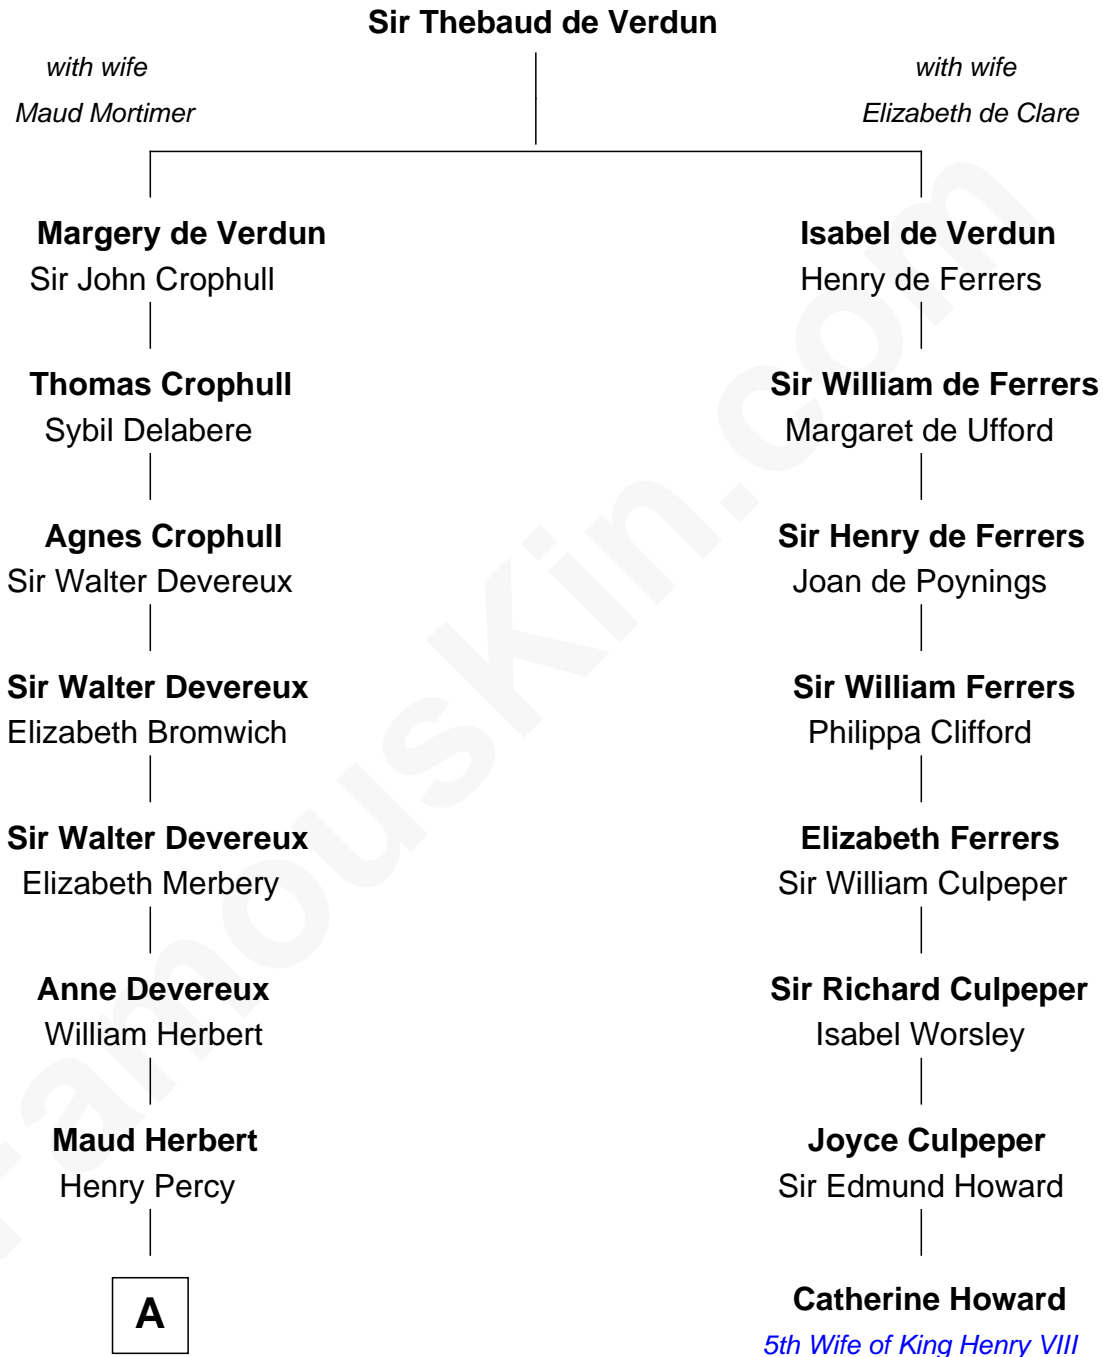

FamousKin.com

Relationship Chart of

John Carroll

Founder of Georgetown University

7th cousin 9 times removed of

Catherine Howard

5th Wife of King Henry VIII

A

Eleanor Percy
Edward Stafford

Mary Stafford
George Neville

Ursula Neville
Sir Warham St. Leger

Anne St. Leger
Thomas Digges

Sir Dudley Digges
Mary Kempe

Edward Digges
Elizabeth Page

William Digges
Elizabeth Sewall