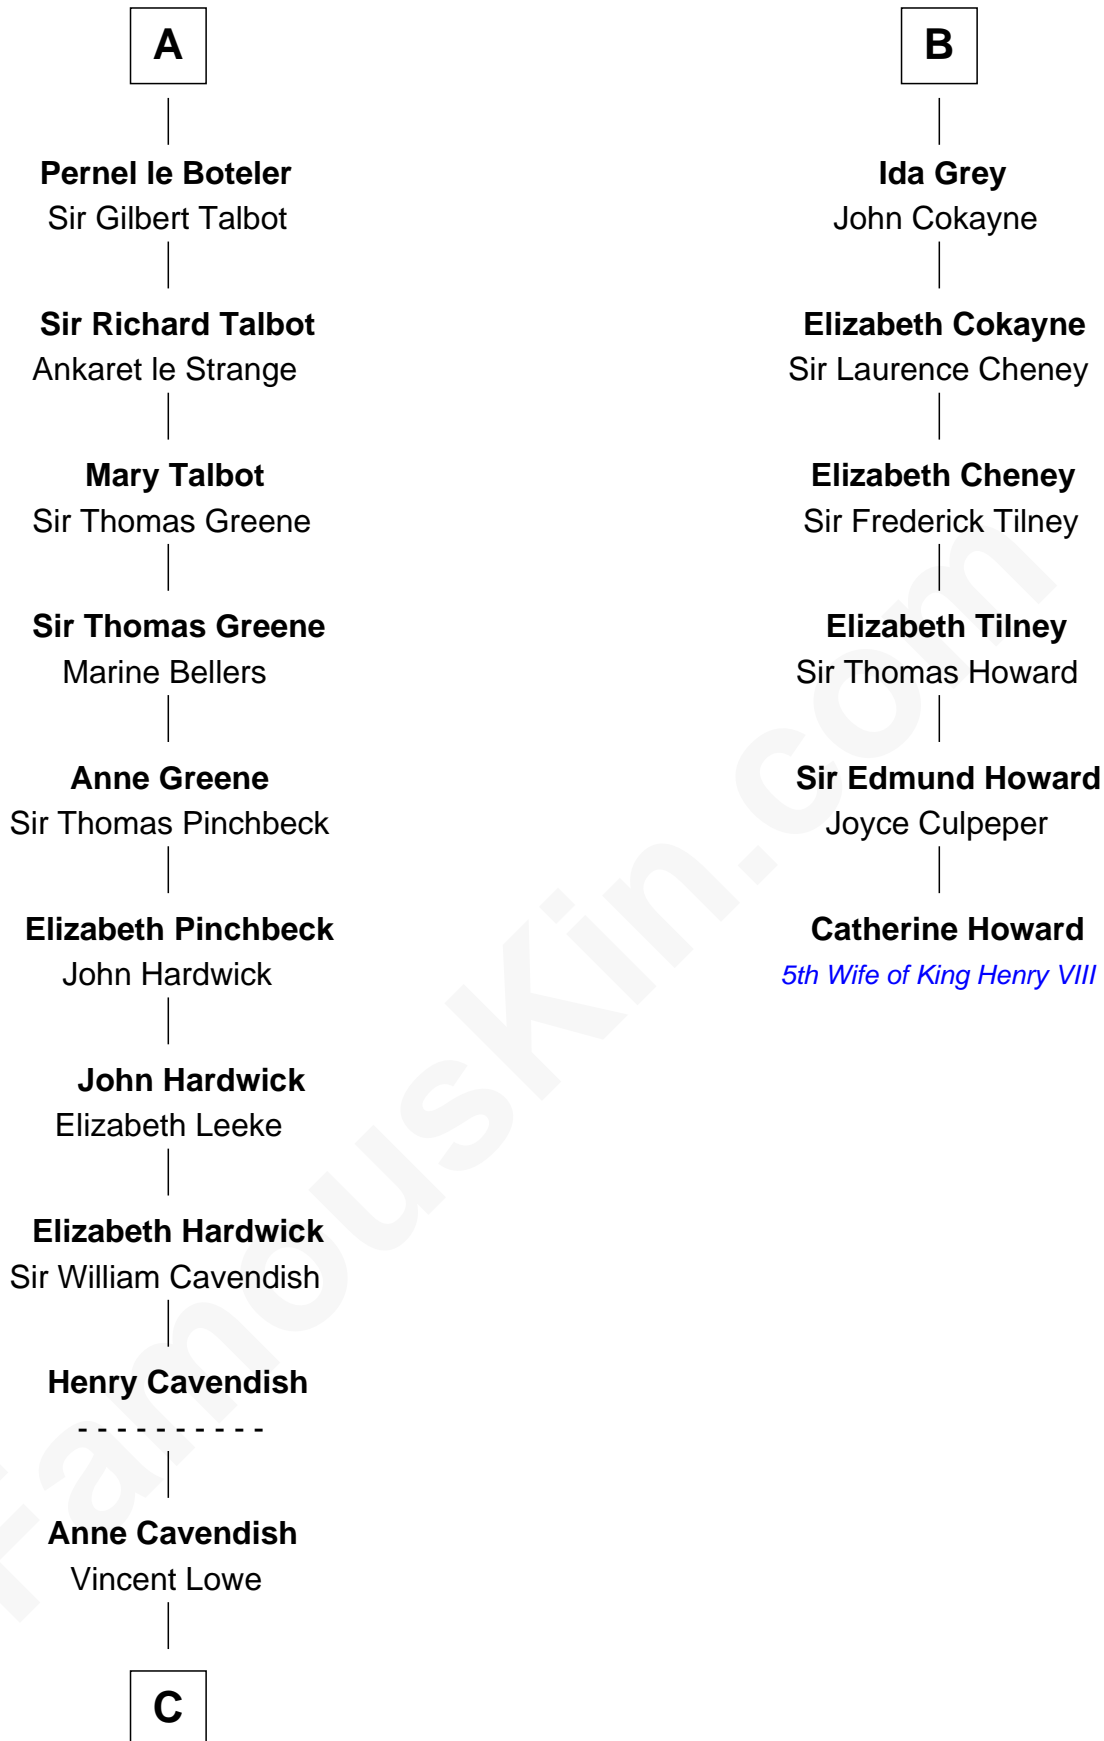

FamousKin.com

Relationship Chart of

John Carroll

Founder of Georgetown University

12th cousin 9 times removed of

Catherine Howard

5th Wife of King Henry VIII

William de Say

C

—
Jane Lowe

Col. Henry Sewall

—
Elizabeth Sewall

William Digges

—
Anne Digges

Henry Darnall

—
Eleanor Darnall