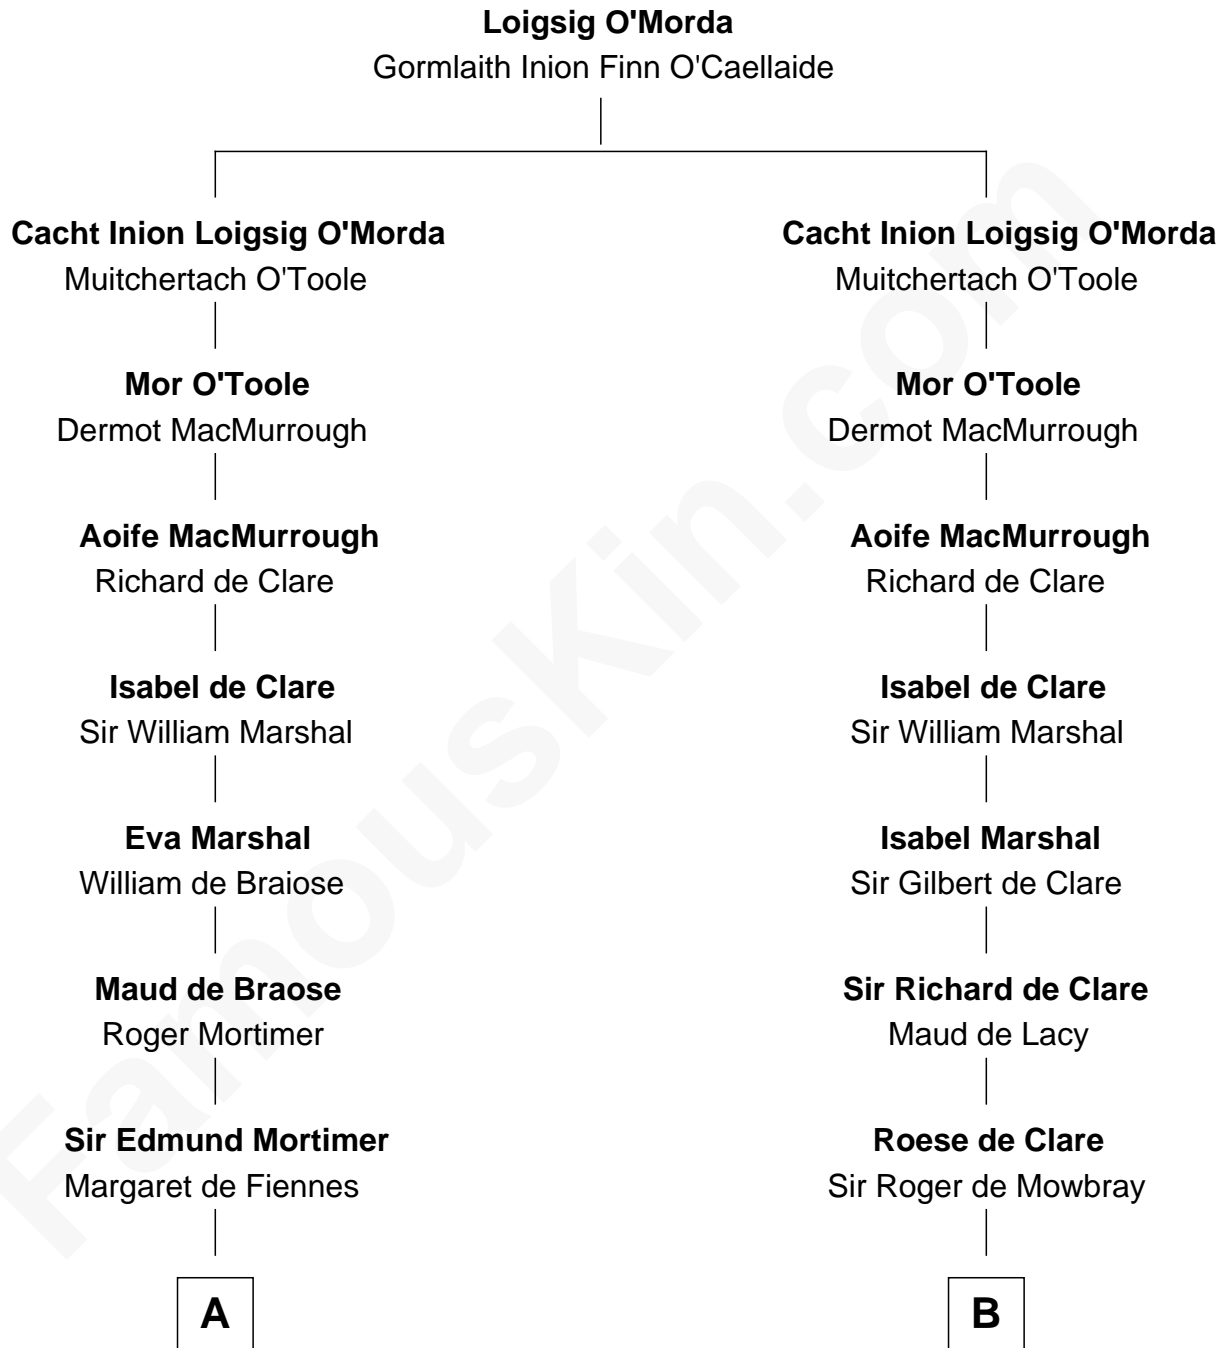

Catherine Howard

5th Wife of King Henry VIII