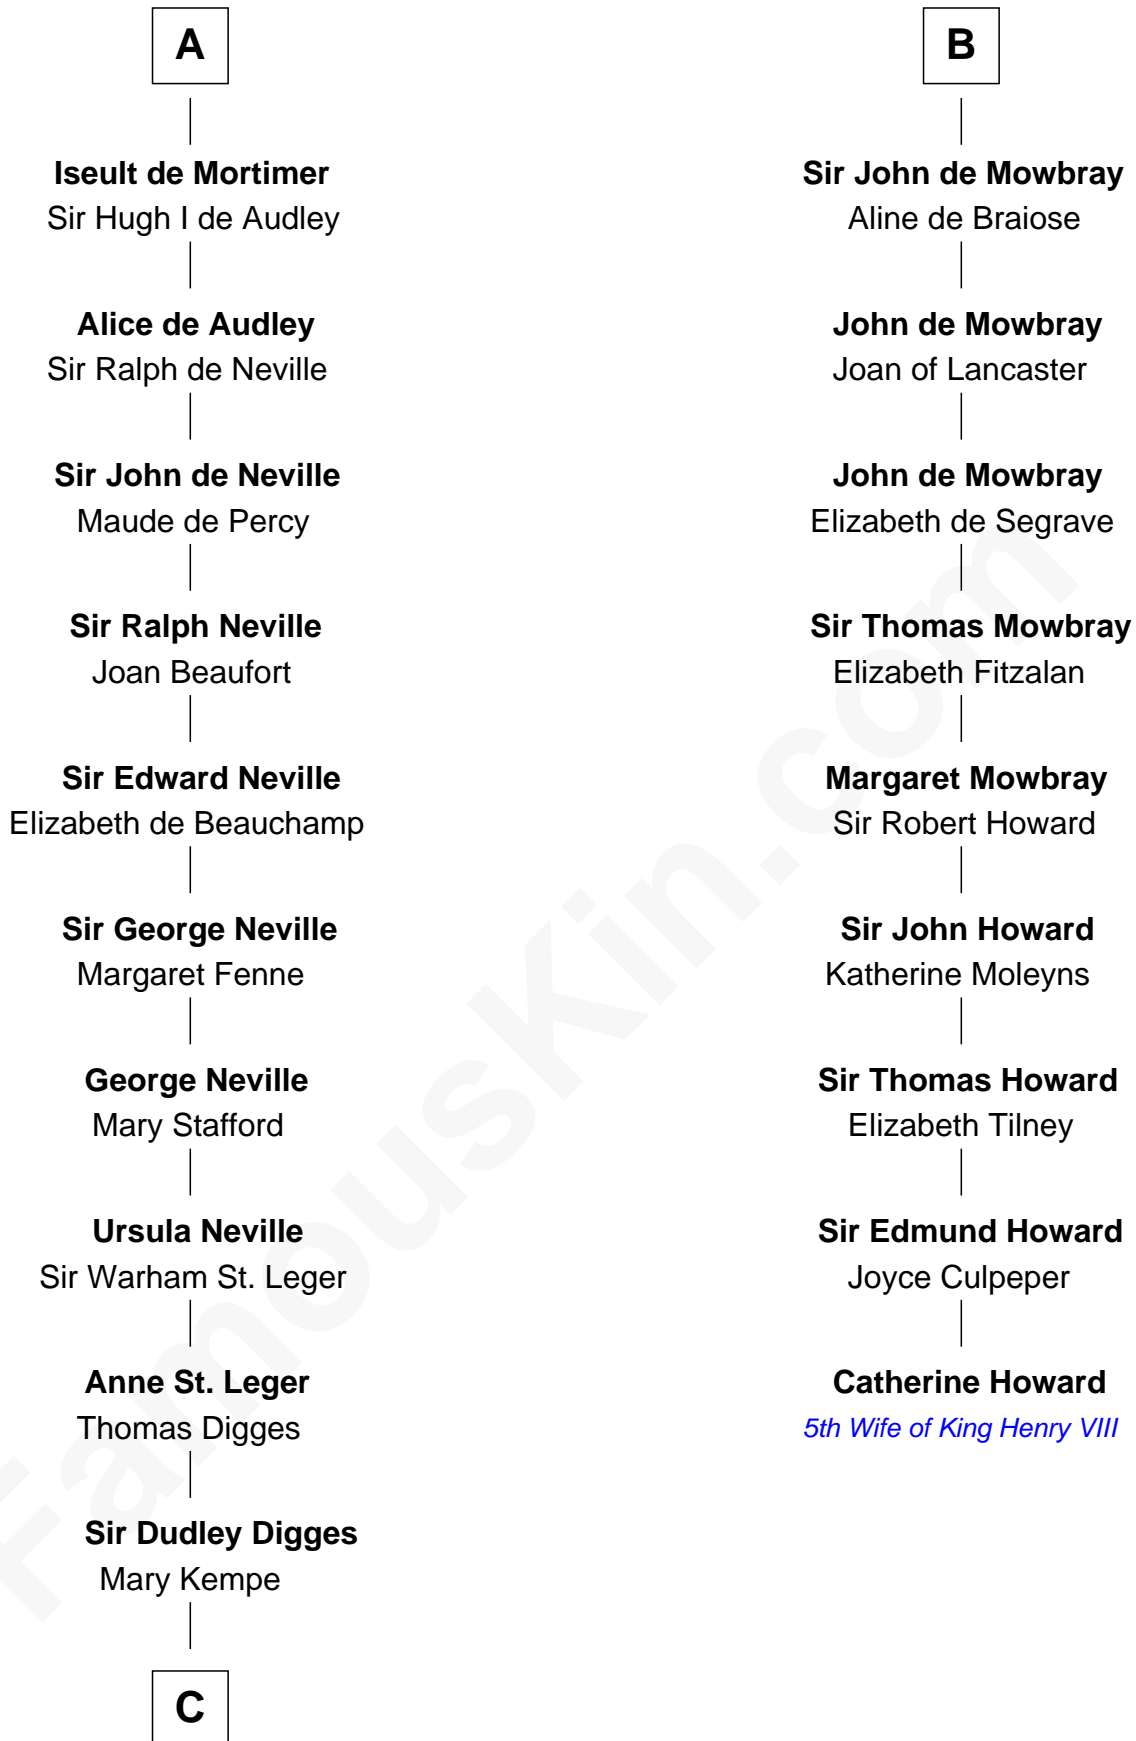

## Relationship Chart of

### John Carroll

Founder of Georgetown University

15th cousin 6 times removed of

### Catherine Howard

5th Wife of King Henry VIII

**C**

—  
**Edward Digges**

Elizabeth Page

—  
**William Digges**

Elizabeth Sewall

—  
**Anne Digges**