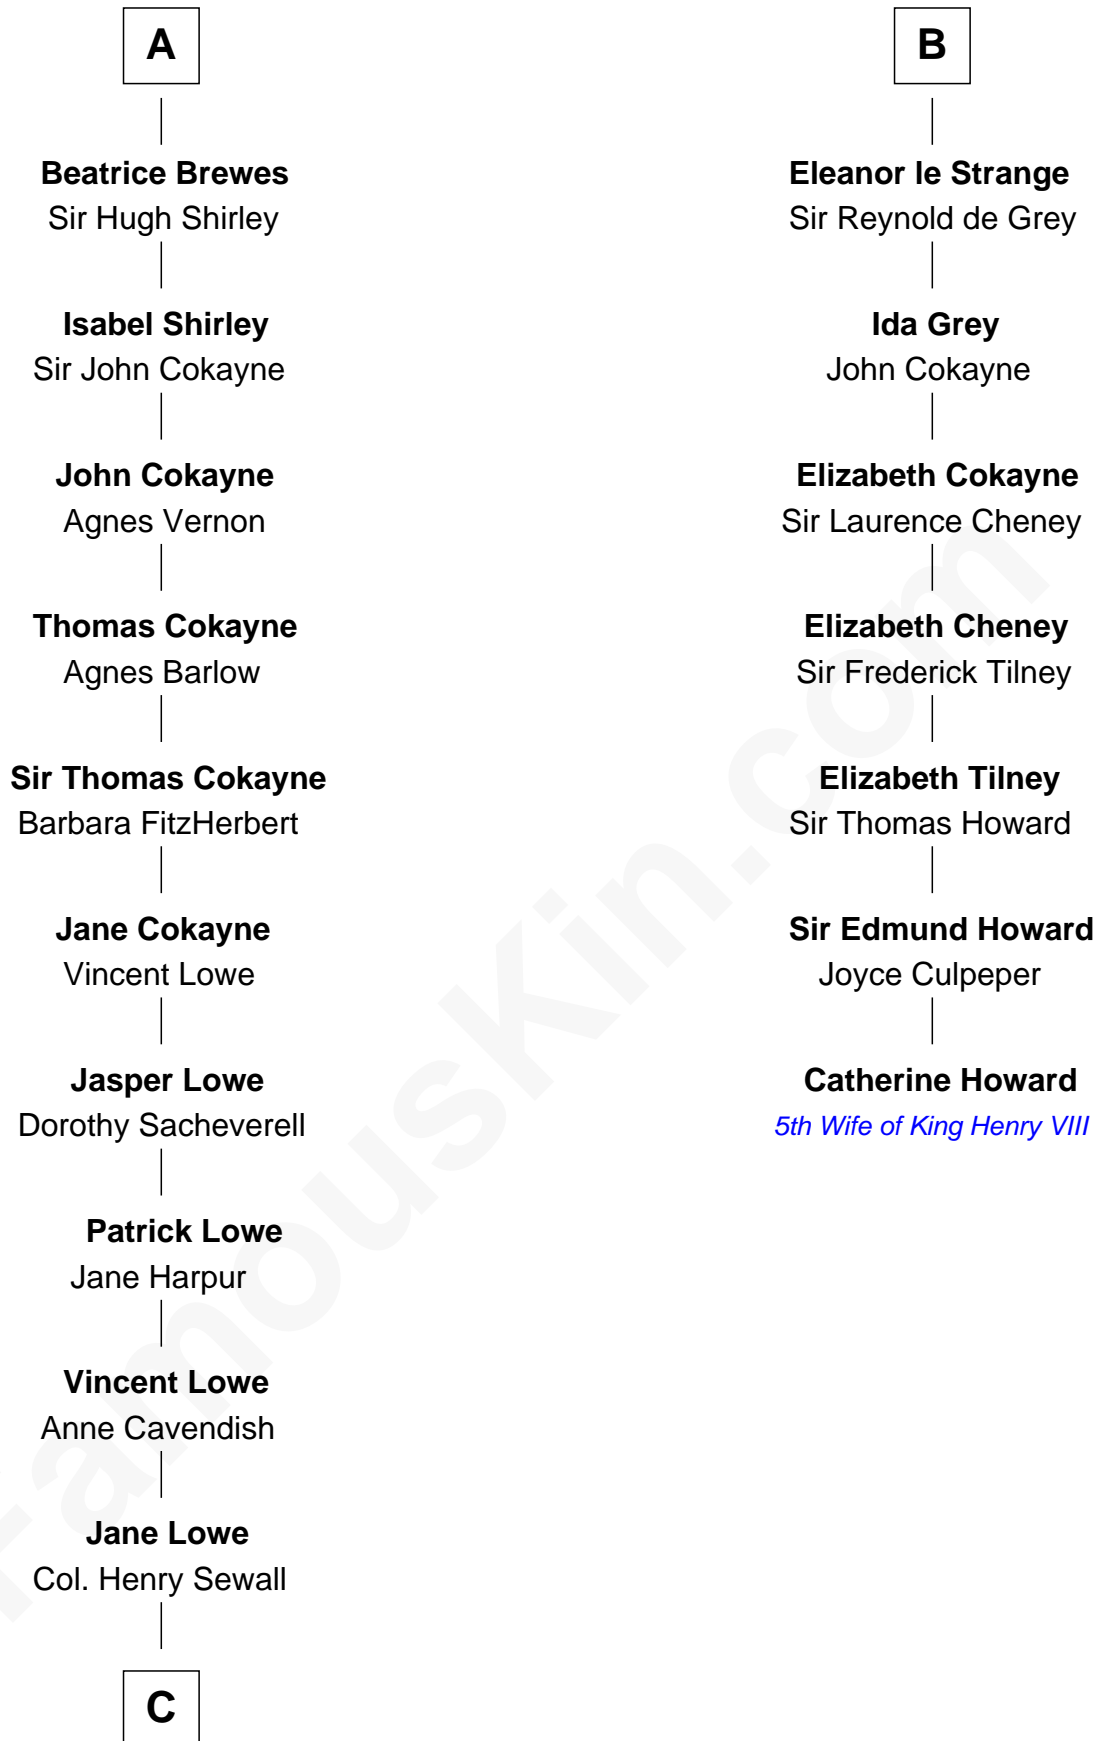

## Relationship Chart of

### John Carroll

Founder of Georgetown University

13th cousin 7 times removed of

### Catherine Howard

5th Wife of King Henry VIII

**Robert Fitzrichard**

Maud de St. Liz

**C**

—  
**Elizabeth Sewall**

William Digges

—  
**Anne Digges**