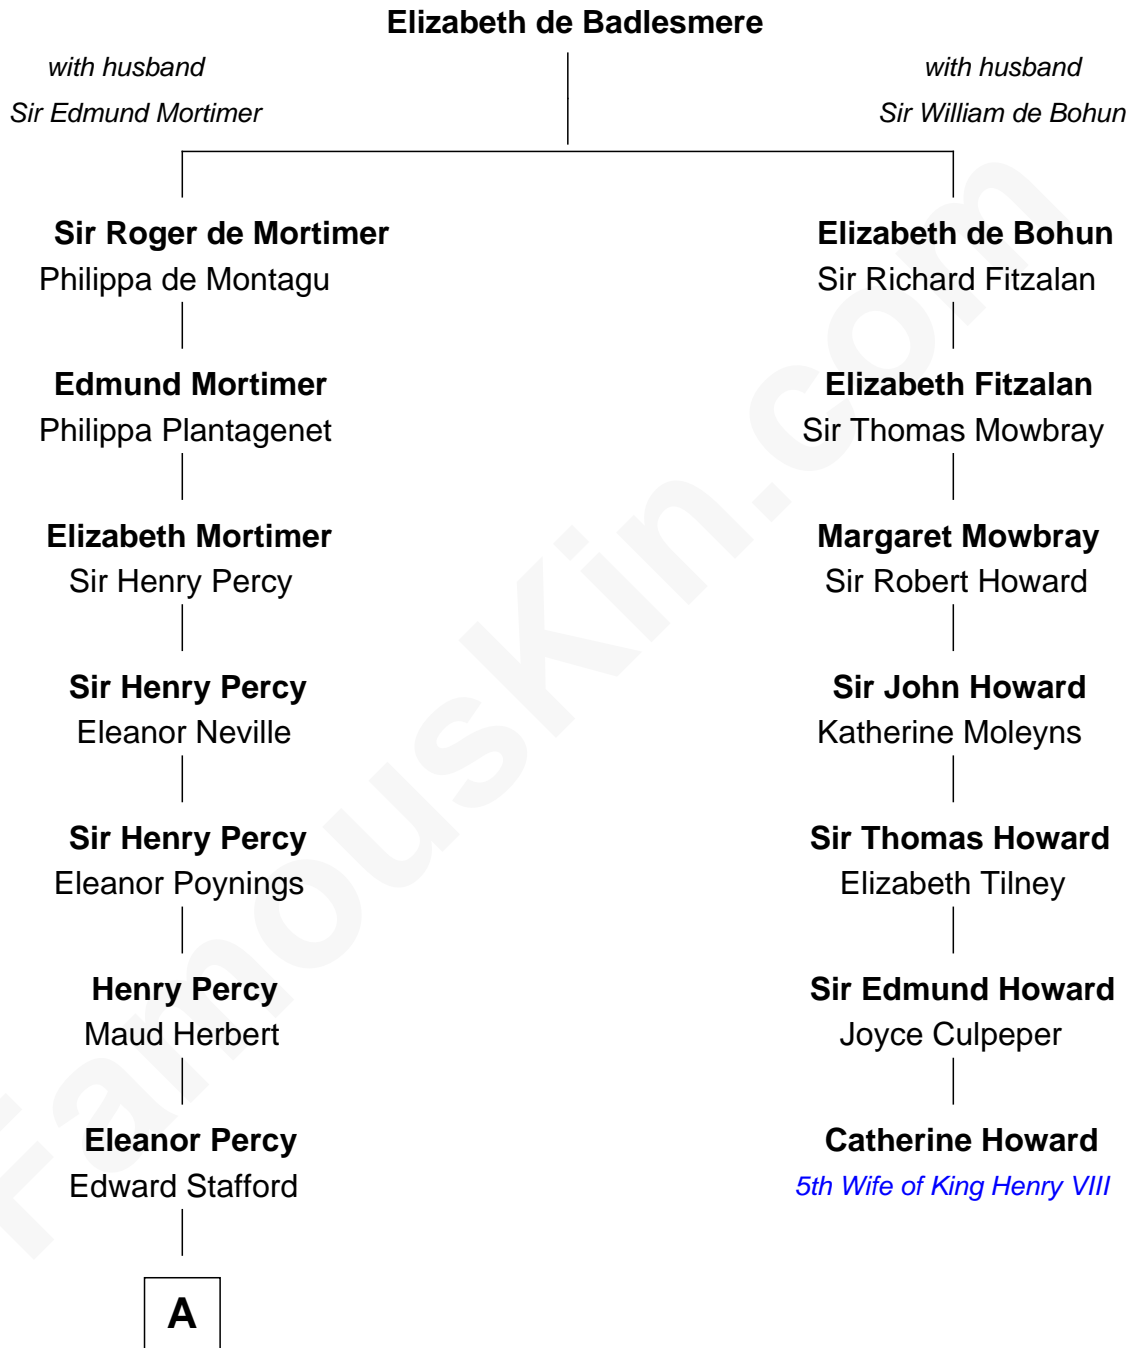

FamousKin.com

Relationship Chart of

John Carroll

Founder of Georgetown University

6th cousin 9 times removed of

Catherine Howard

5th Wife of King Henry VIII

A

—
Mary Stafford
George Neville

—
Ursula Neville
Sir Warham St. Leger

—
Anne St. Leger
Thomas Digges

—
Sir Dudley Digges
Mary Kempe

—
Edward Digges
Elizabeth Page

—
William Digges
Elizabeth Sewall

—
Anne Digges
Henry Darnall

—
Eleanor Darnall
Daniel Carroll

—
John Carroll

Founder, Georgetown University