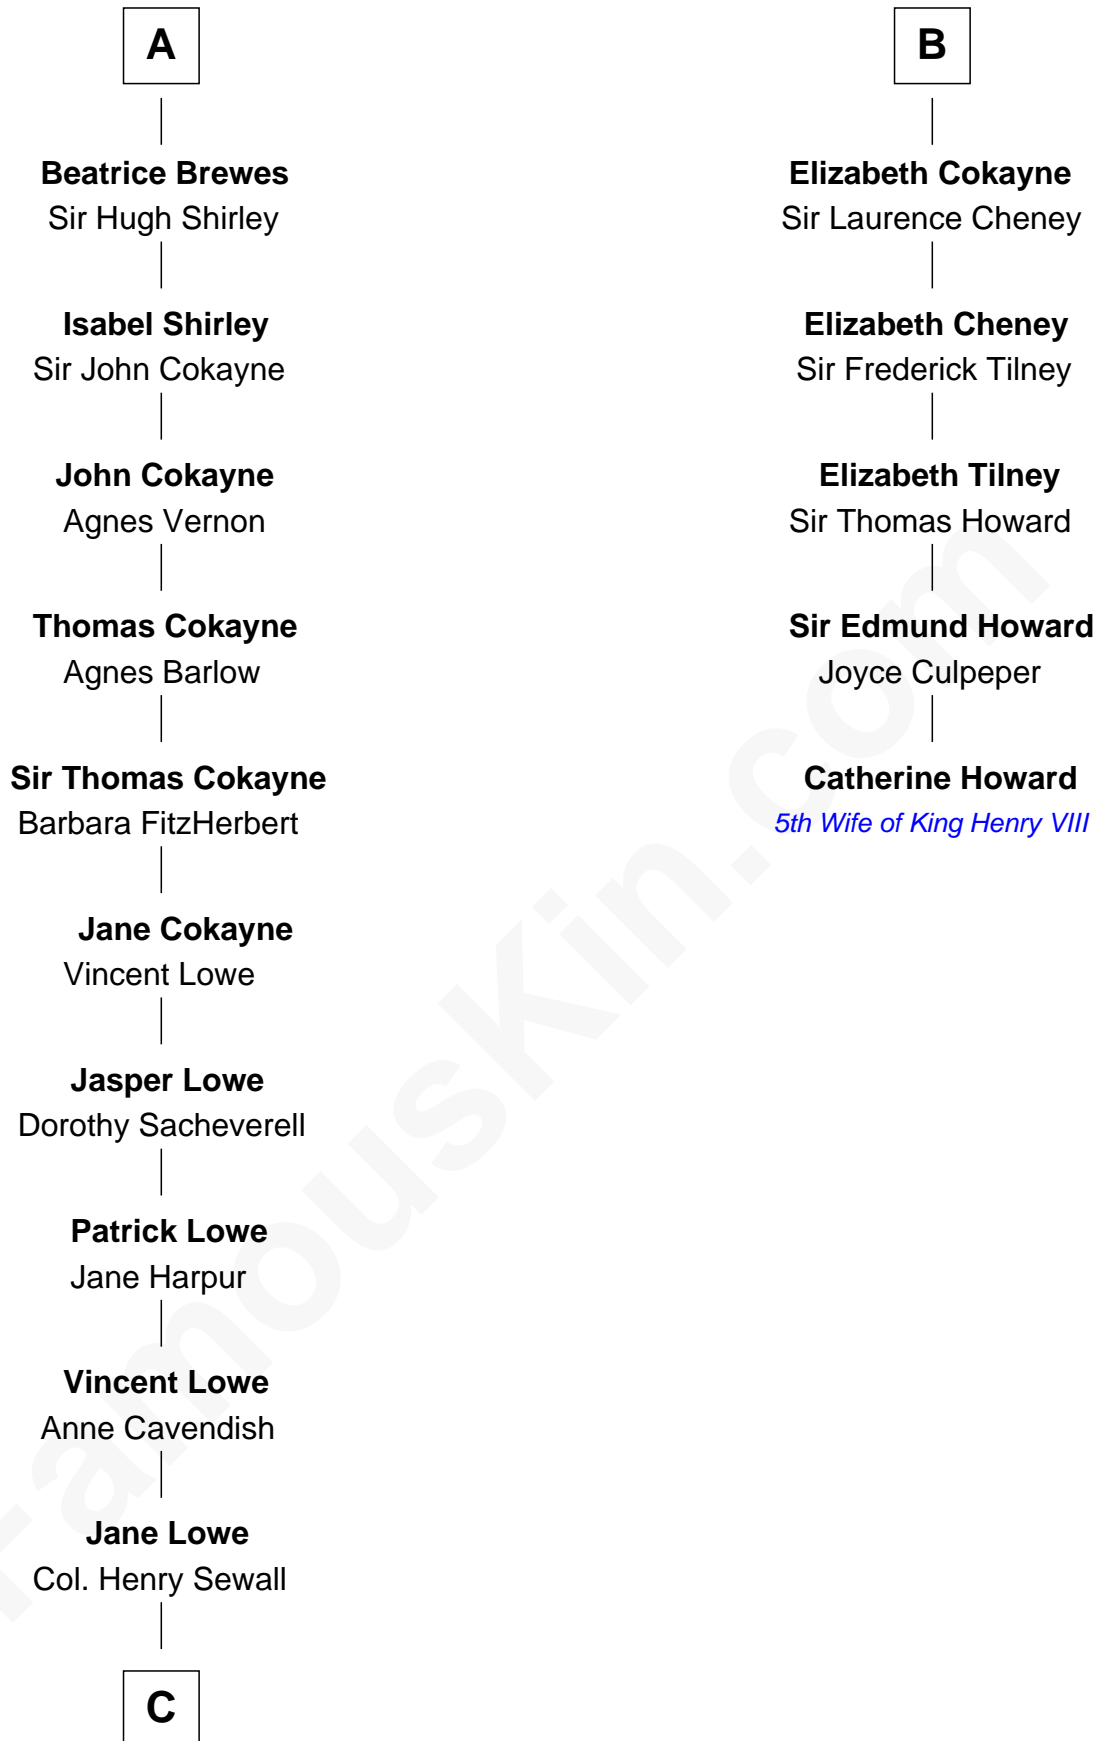

## Relationship Chart of

### John Carroll

Founder of Georgetown University

11th cousin 9 times removed of

**Catherine Howard**

5th Wife of King Henry VIII

**C**

—  
**Elizabeth Sewall**

William Digges