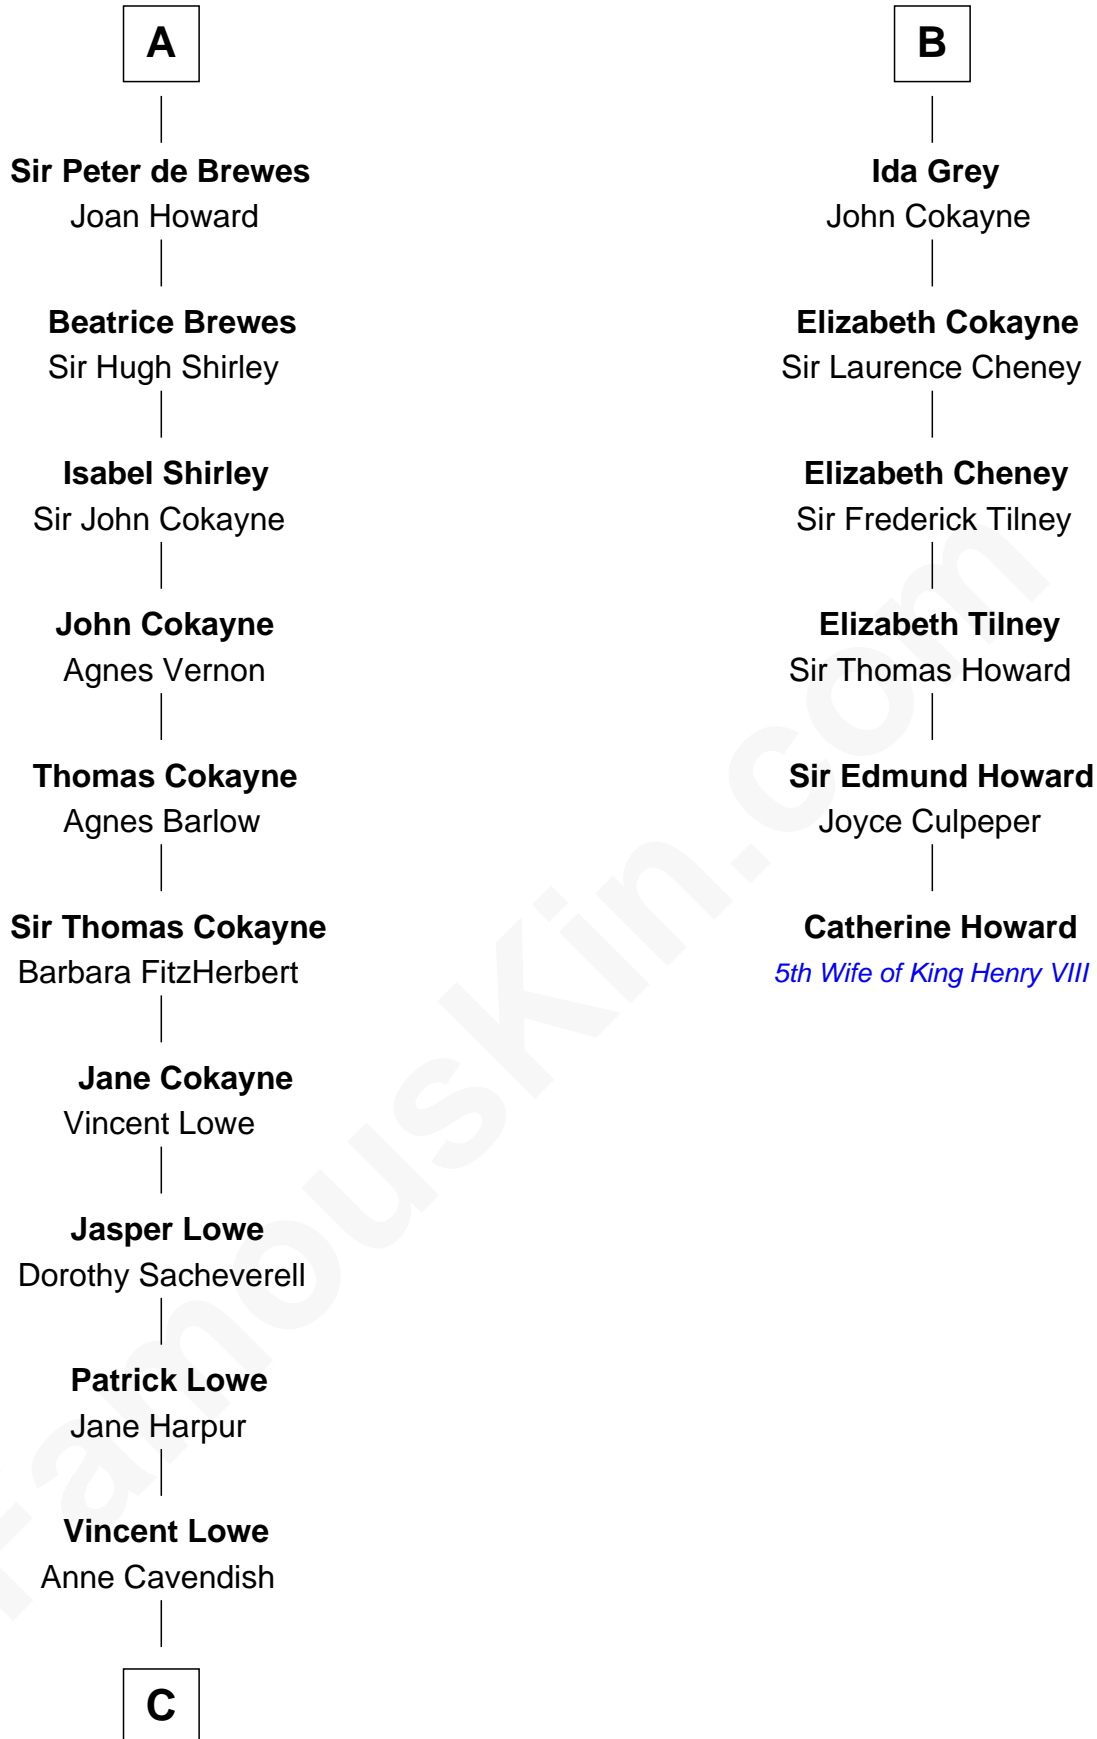

## Relationship Chart of

### John Carroll

Founder of Georgetown University

12th cousin 9 times removed of

### Catherine Howard

5th Wife of King Henry VIII

**David I, King of Scotland**  
Maud of Northumberland

**C**

—  
**Jane Lowe**

Col. Henry Sewall

—  
**Elizabeth Sewall**

William Digges