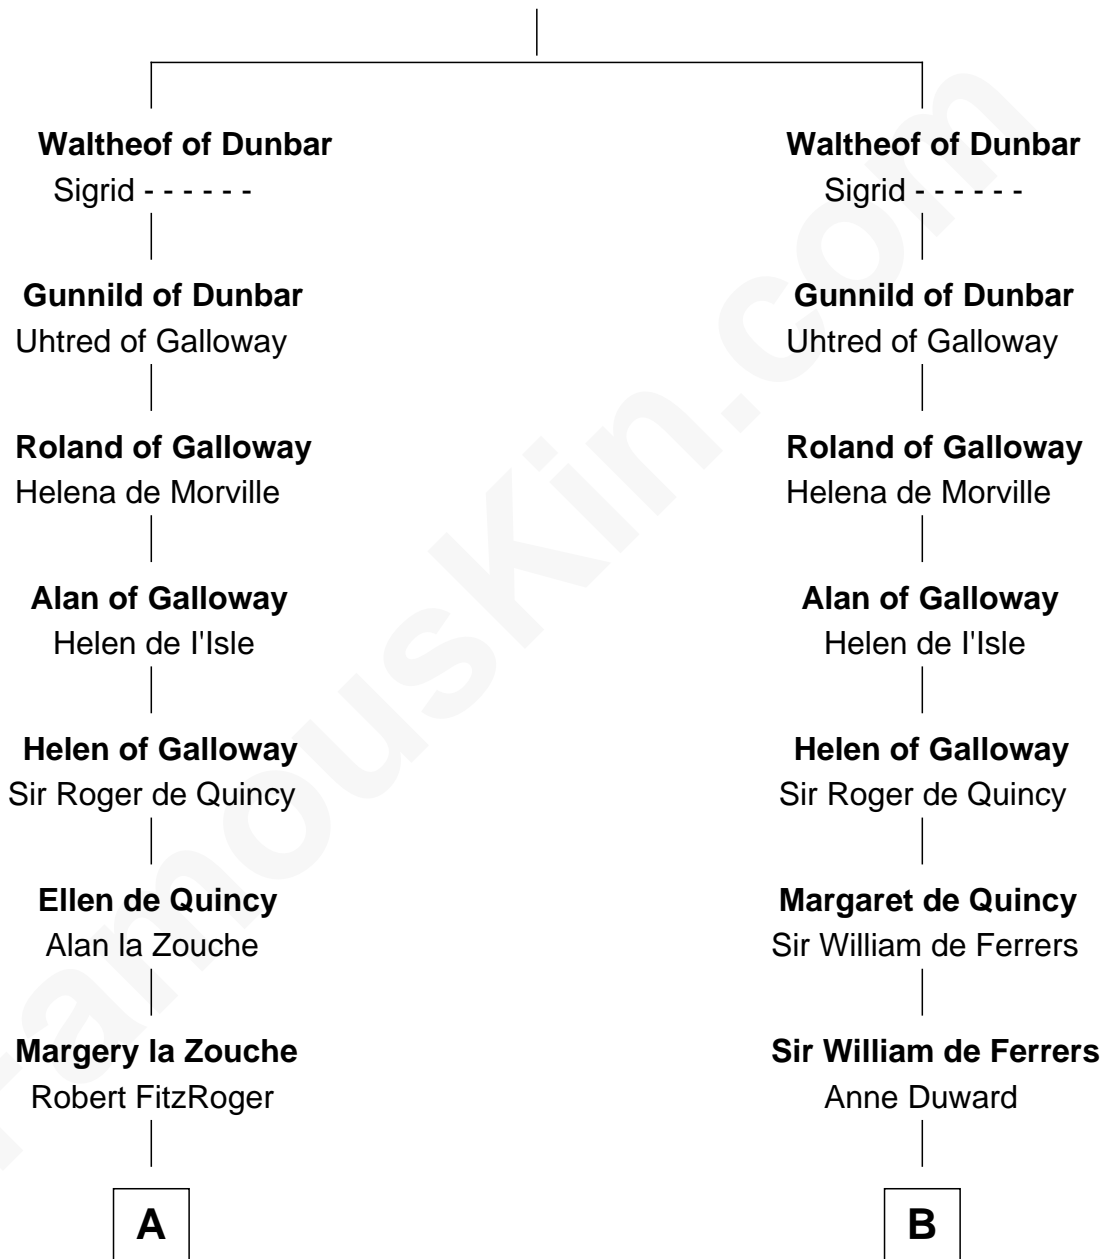

FamousKin.com

Relationship Chart of

John Carroll

Founder of Georgetown University

15th cousin 6 times removed of

Catherine Howard

5th Wife of King Henry VIII

Gospatric I of Northumbria

C

—
Edward Digges

Elizabeth Page

—
William Digges

Elizabeth Sewall

—
Anne Digges

Henry Darnall

—
Eleanor Darnall