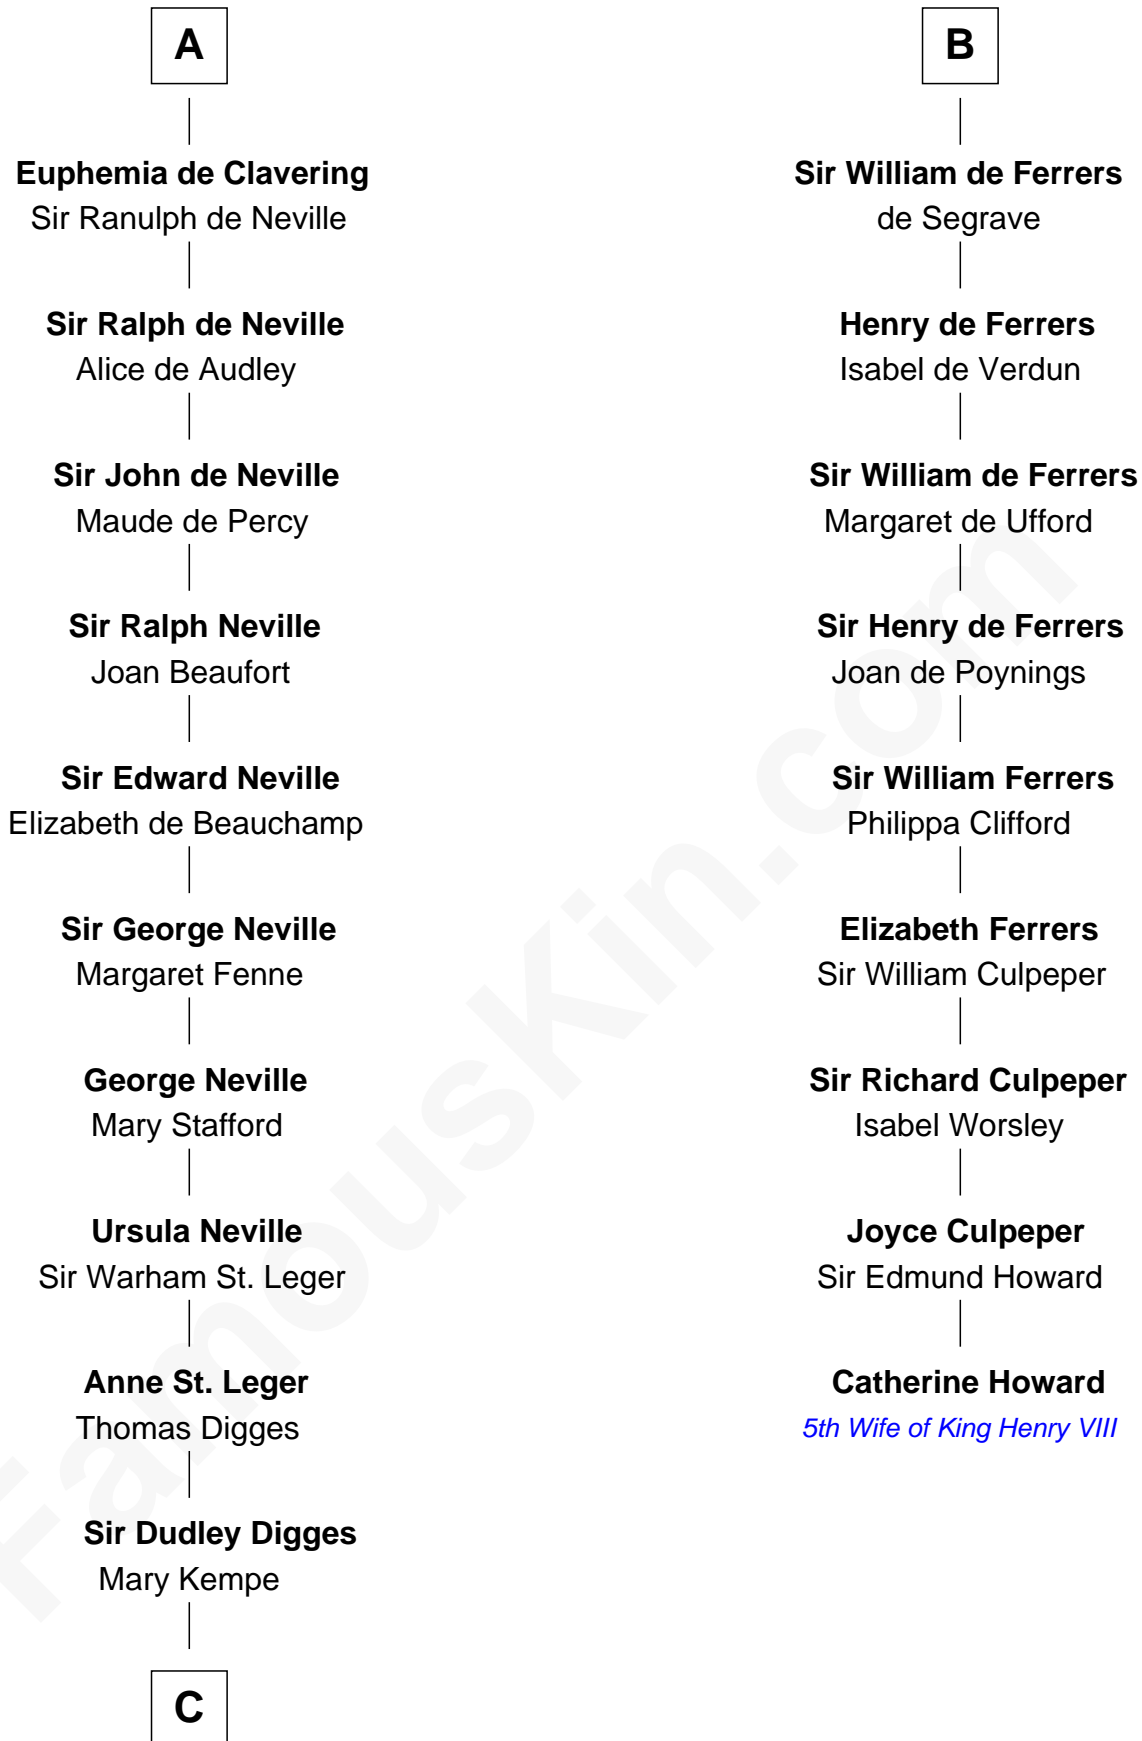

FamousKin.com

Relationship Chart of

John Carroll

Founder of Georgetown University

15th cousin 6 times removed of

Catherine Howard

5th Wife of King Henry VIII

Gospatric I of Northumbria

C

—
Edward Digges

Elizabeth Page

—
William Digges

Elizabeth Sewall

—
Anne Digges

Henry Darnall

—
Eleanor Darnall