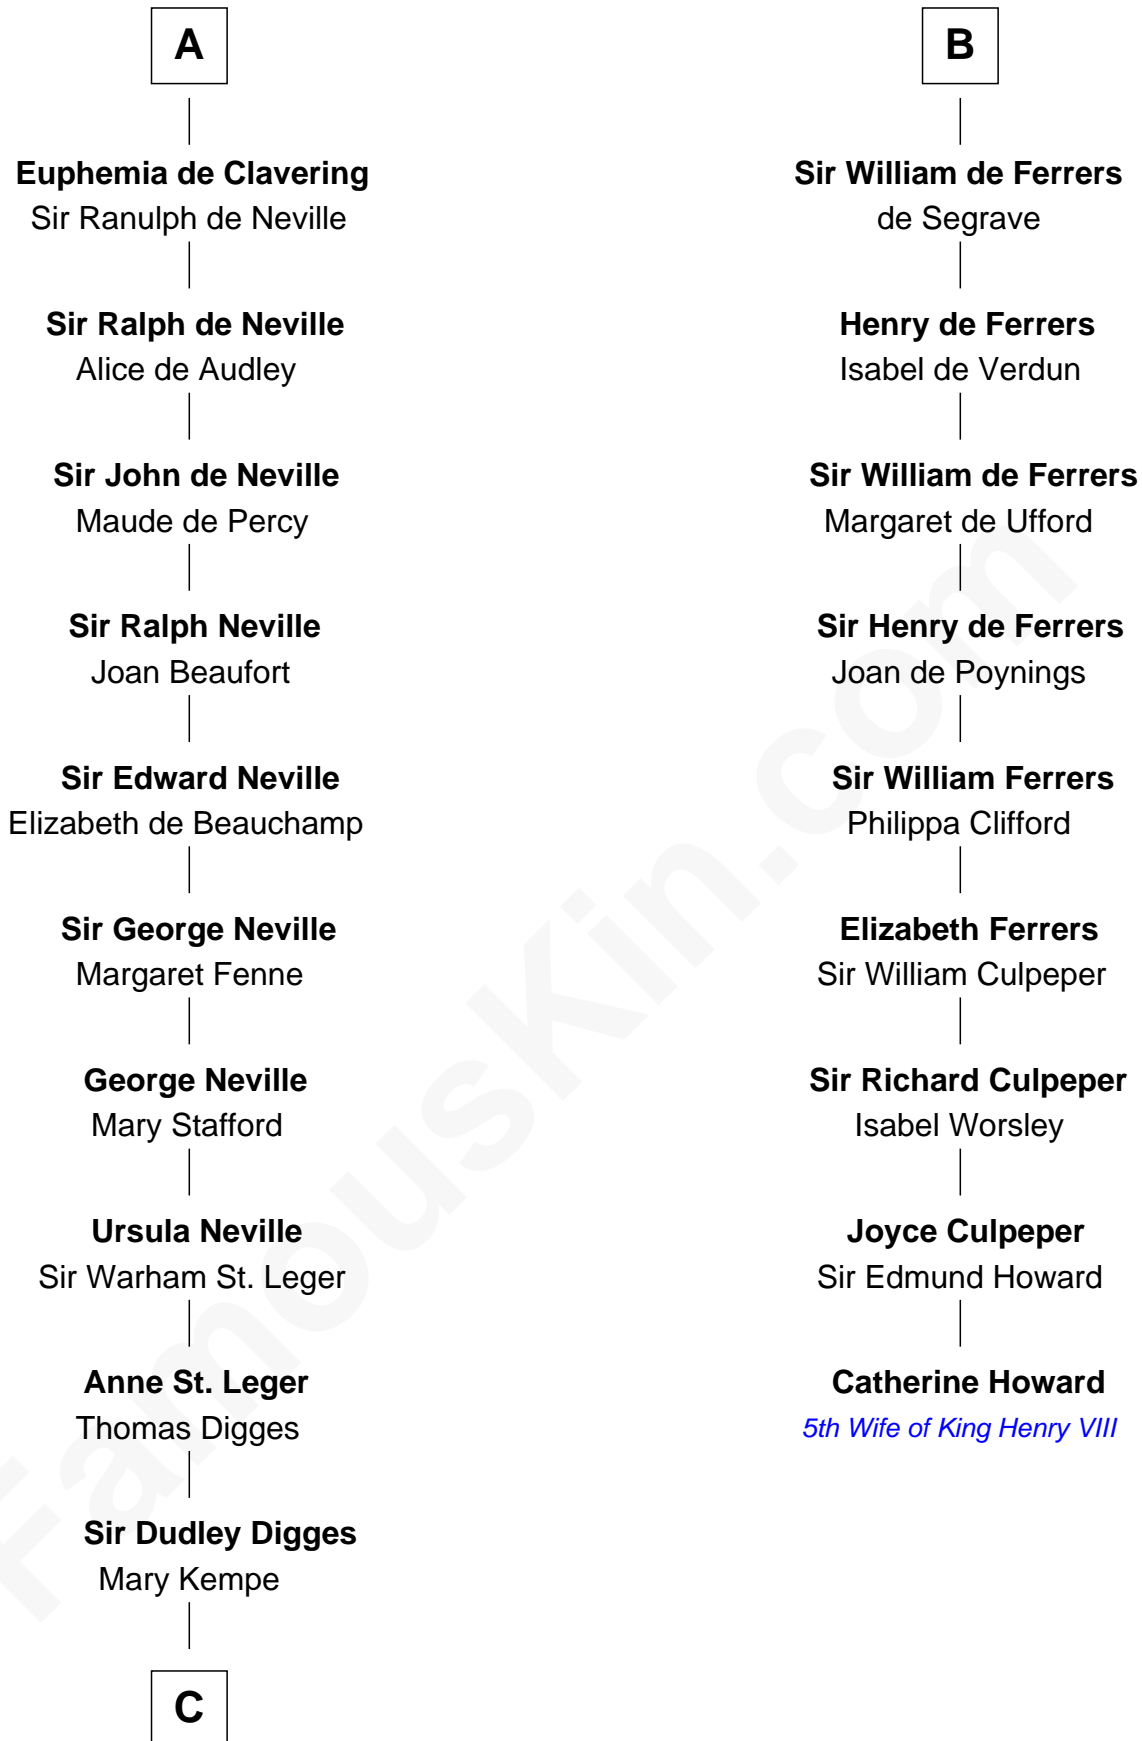

FamousKin.com

Relationship Chart of

John Carroll

Founder of Georgetown University

15th cousin 6 times removed of

Catherine Howard

5th Wife of King Henry VIII

Hugh de Grantmesnil

C

—
Edward Digges

Elizabeth Page

—
William Digges

Elizabeth Sewall

—
Anne Digges

Henry Darnall

—
Eleanor Darnall