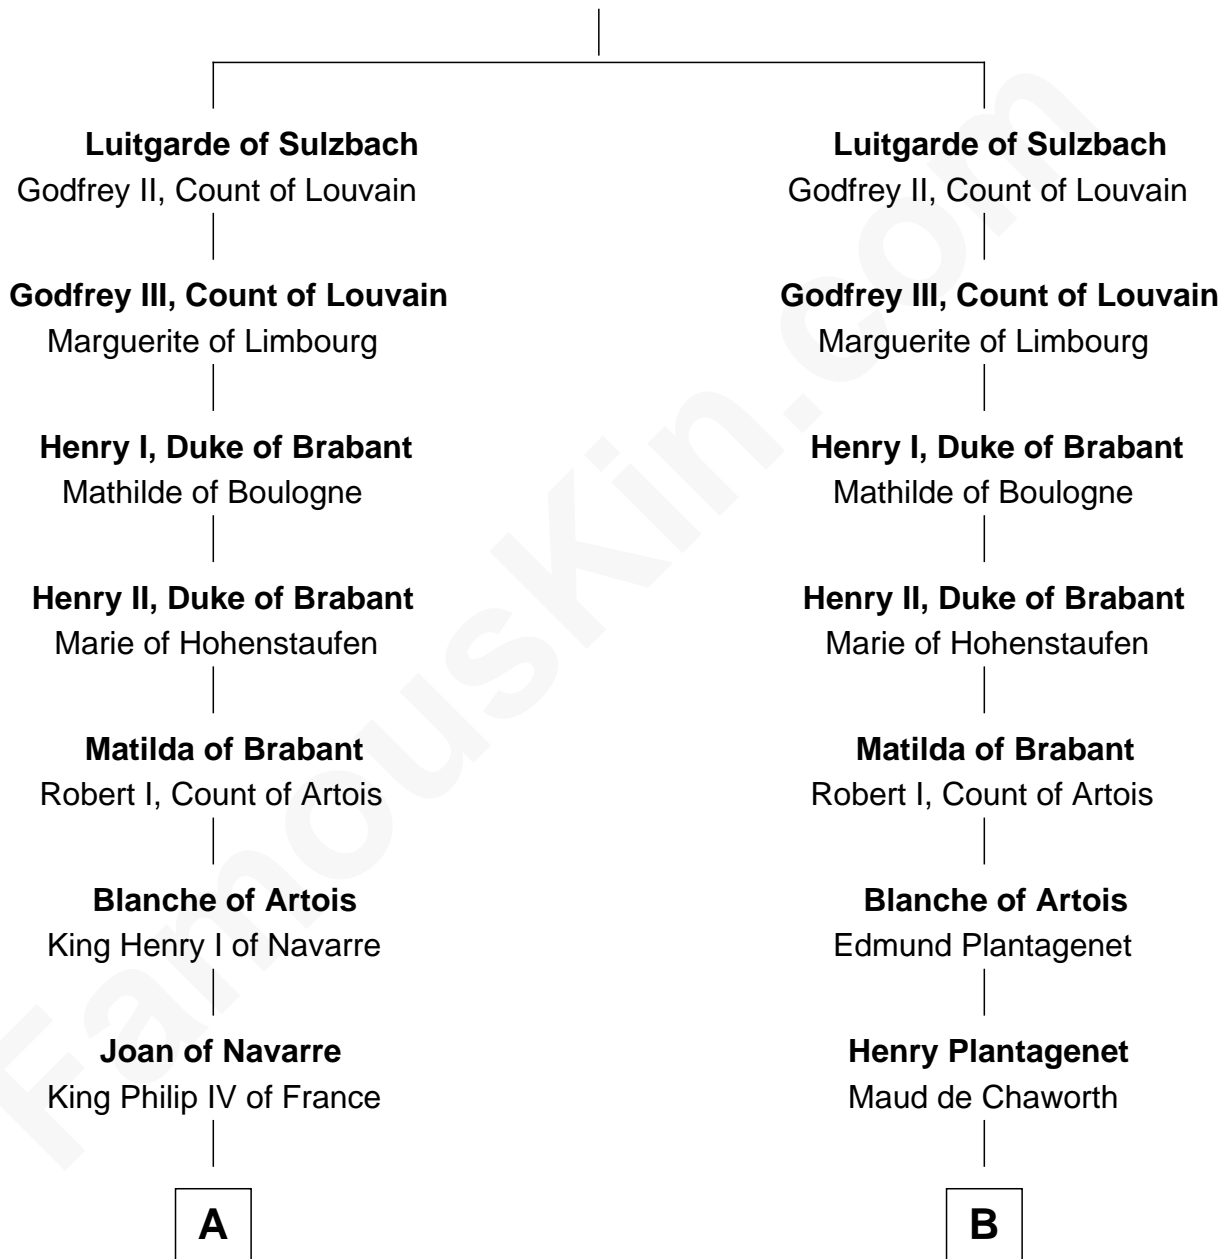

**FamousKin.com**  
**Relationship Chart of**  
**John Carroll**

*Founder of Georgetown University*

**14th cousin 7 times removed of**

**Catherine Howard**

*5th Wife of King Henry VIII*

**Berengar II of Sulzbach**

**C**

—  
**Edward Digges**

Elizabeth Page

—  
**William Digges**

Elizabeth Sewall

—  
**Anne Digges**

Henry Darnall

—  
**Eleanor Darnall**

Daniel Carroll

—  
**John Carroll**

*Founder, Georgetown University*