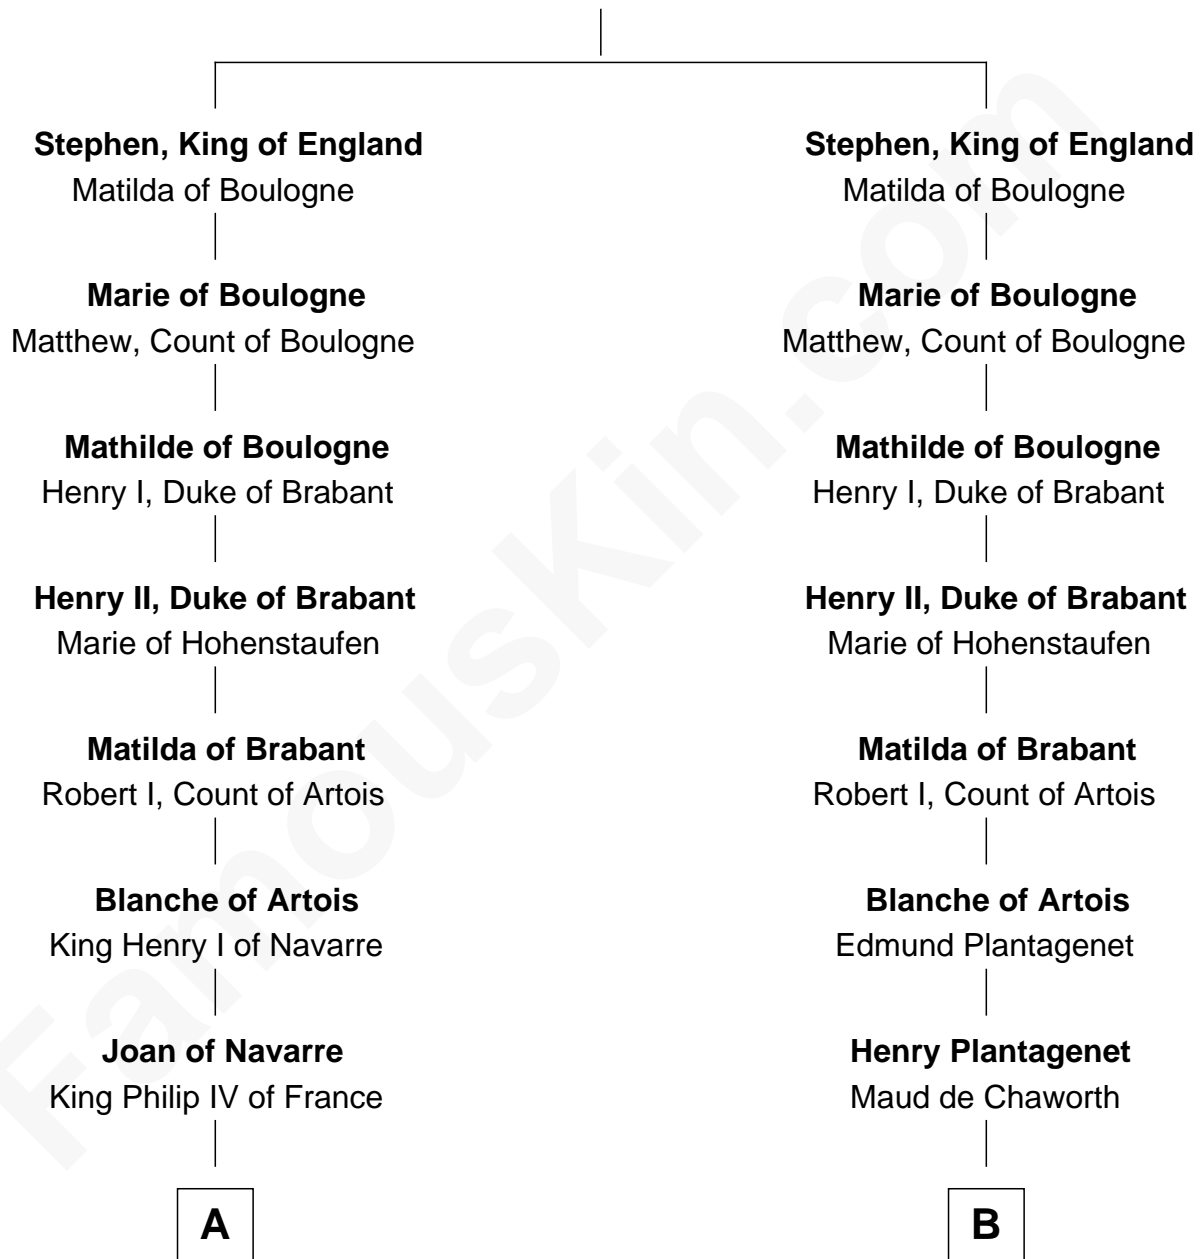

FamousKin.com

Relationship Chart of

John Carroll

Founder of Georgetown University

14th cousin 7 times removed of

Catherine Howard

5th Wife of King Henry VIII

Stephen II Henry, Count of Blois

Adela of Normandy

C

—
Edward Digges

Elizabeth Page

—
William Digges

Elizabeth Sewall

—
Anne Digges

Henry Darnall

—
Eleanor Darnall

Daniel Carroll

—
John Carroll

Founder, Georgetown University