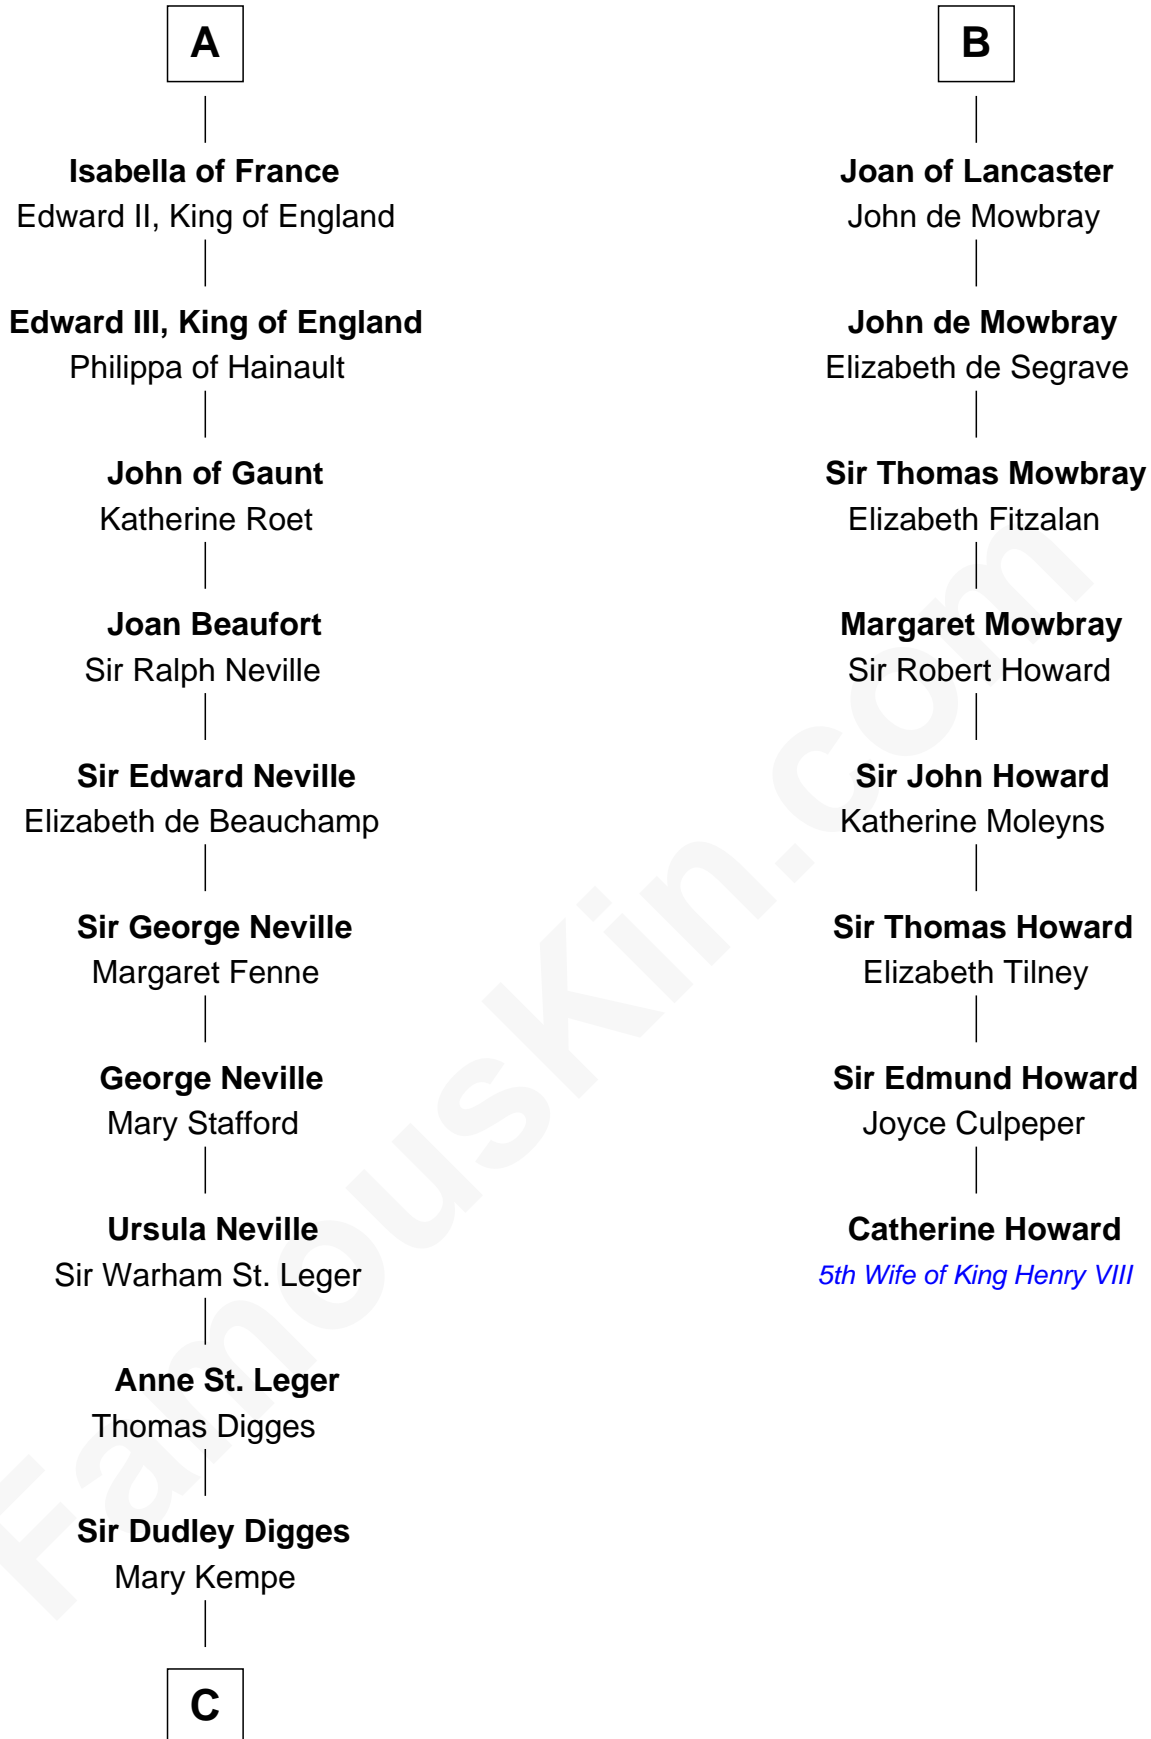

FamousKin.com

Relationship Chart of

John Carroll

Founder of Georgetown University

14th cousin 7 times removed of

Catherine Howard

5th Wife of King Henry VIII

Stephen II Henry, Count of Blois

Adela of Normandy

C

—
Edward Digges

Elizabeth Page

—
William Digges

Elizabeth Sewall

—
Anne Digges

Henry Darnall

—
Eleanor Darnall

Daniel Carroll

—
John Carroll

Founder, Georgetown University