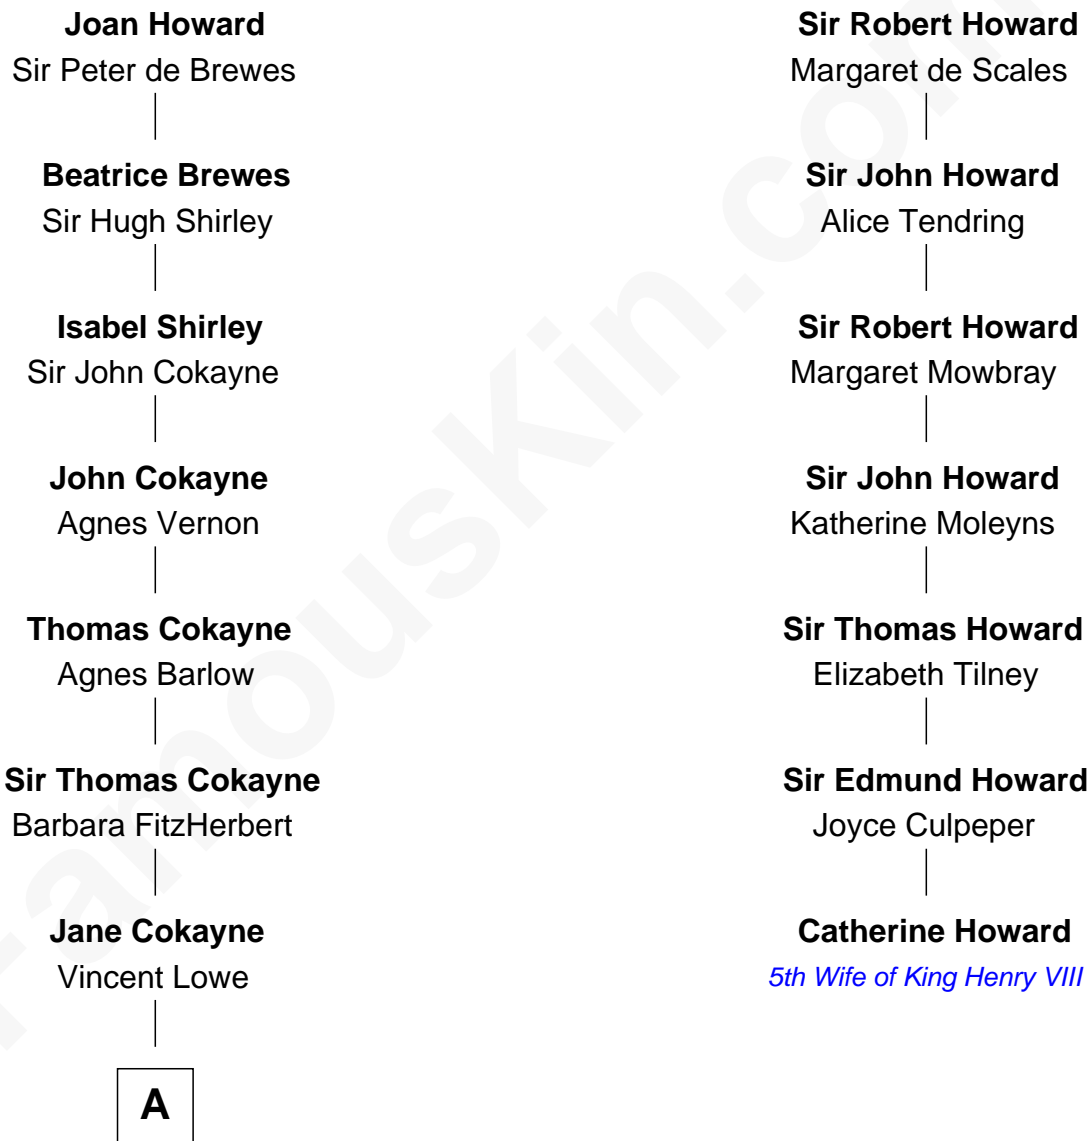

FamousKin.com

Relationship Chart of

John Carroll

Founder of Georgetown University

6th cousin 8 times removed of

Catherine Howard

5th Wife of King Henry VIII

Sir John Howard

Alice de Bois

A

—
Jasper Lowe
Dorothy Sacheverell

—
Patrick Lowe
Jane Harpur

—
Vincent Lowe
Anne Cavendish

—
Jane Lowe
Col. Henry Sewall

—
Elizabeth Sewall
William Digges

—
Anne Digges
Henry Darnall