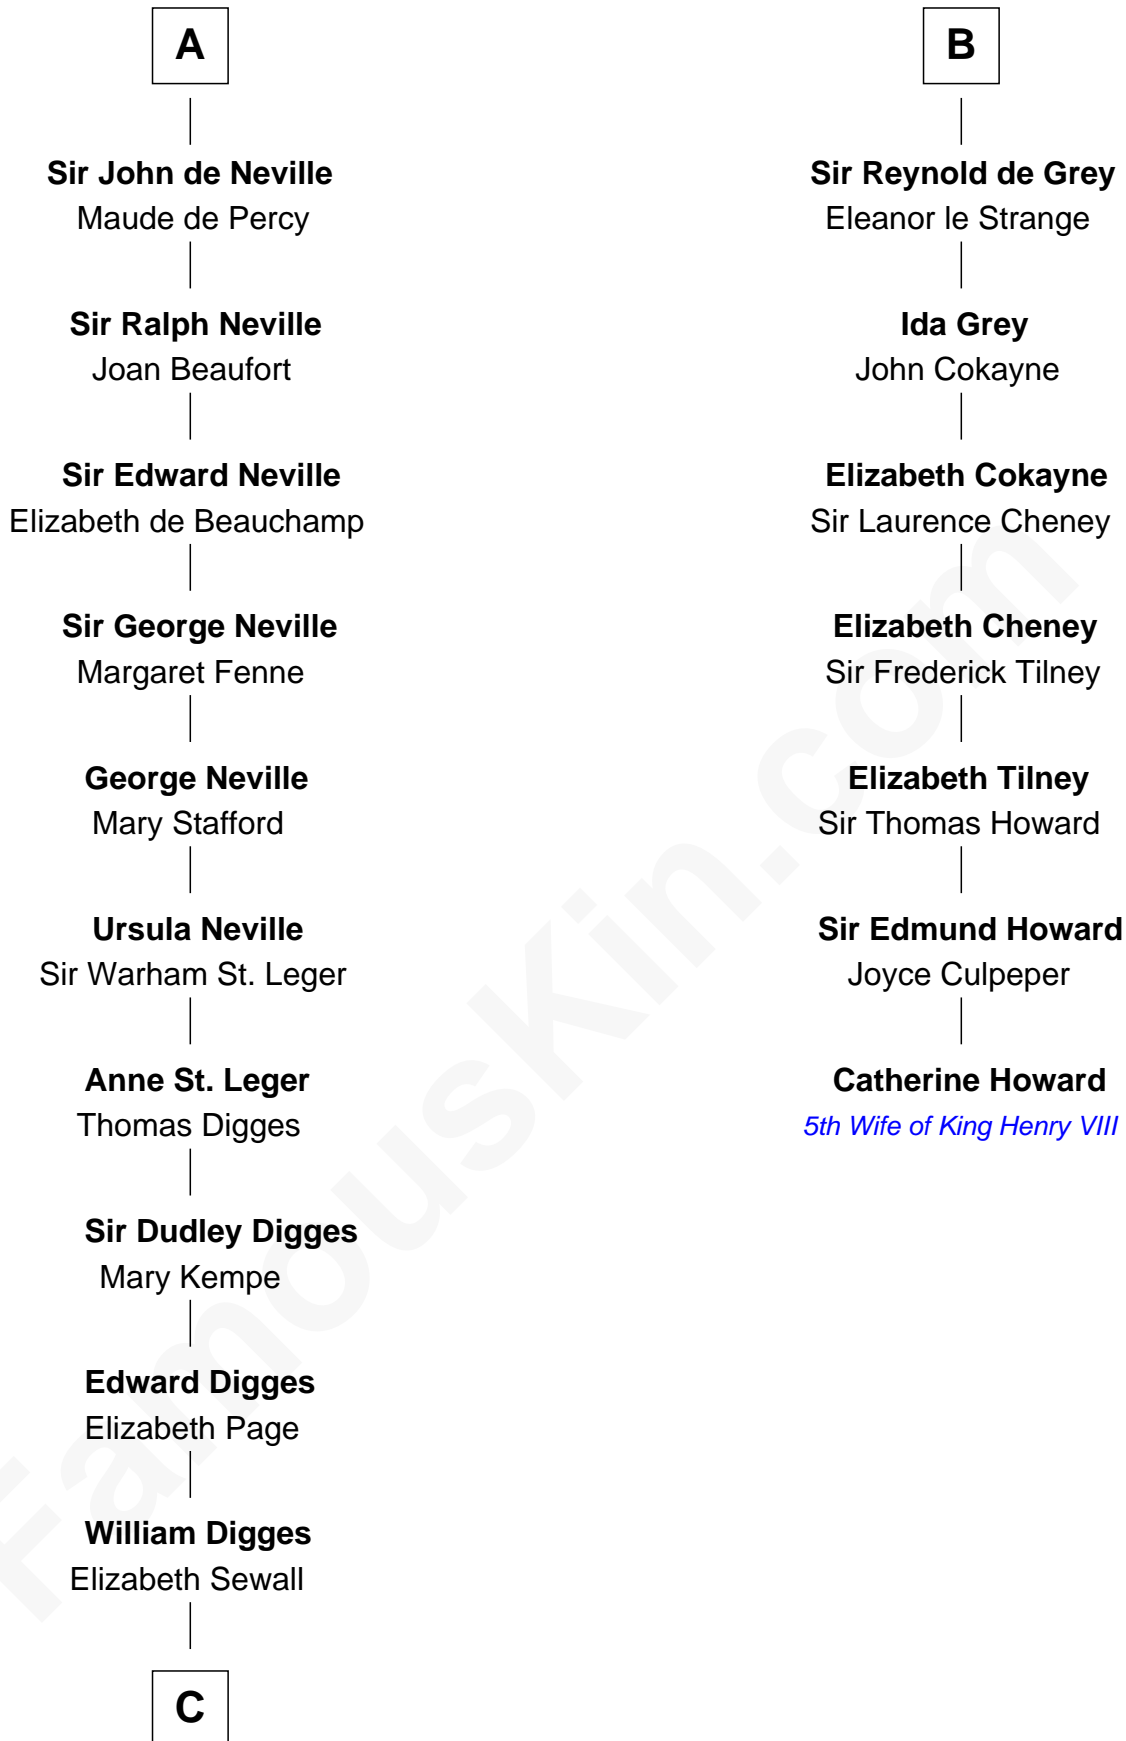

FamousKin.com

Relationship Chart of

John Carroll

Founder of Georgetown University

13th cousin 6 times removed of

Catherine Howard

5th Wife of King Henry VIII

C

—
Anne Digges
Henry Darnall

—
Eleanor Darnall
Daniel Carroll

—
John Carroll
Founder, Georgetown University

FamousKin.com