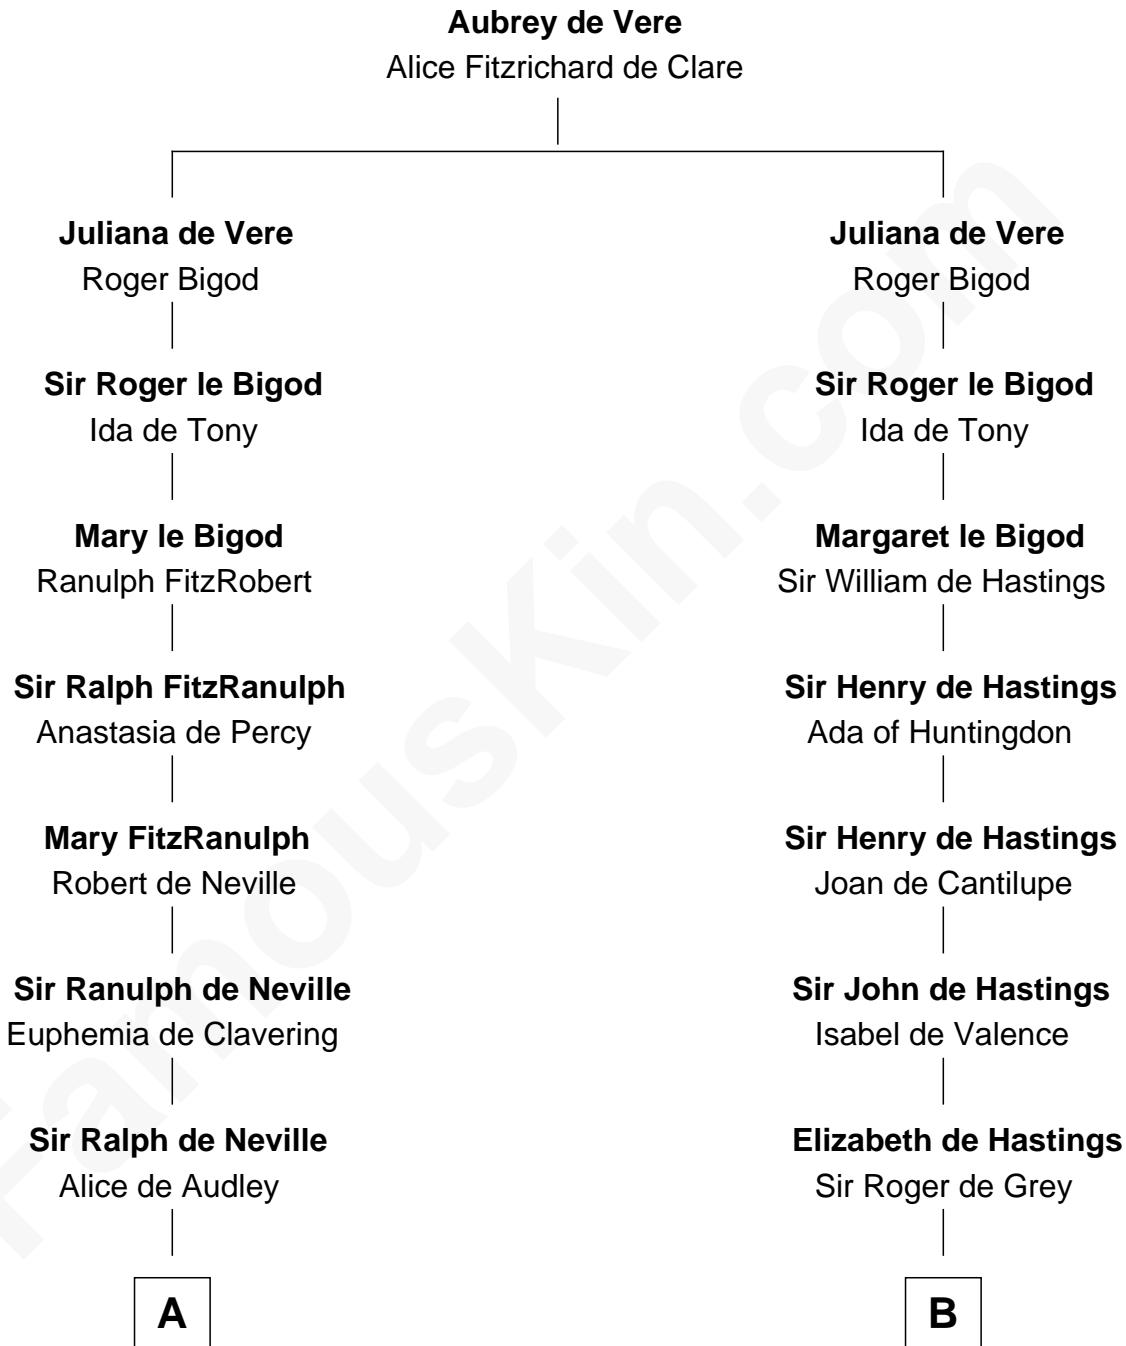

FamousKin.com

Relationship Chart of

John Carroll

Founder of Georgetown University

13th cousin 6 times removed of

Catherine Howard

5th Wife of King Henry VIII

C

—
Anne Digges
Henry Darnall

—
Eleanor Darnall
Daniel Carroll

—
John Carroll
Founder, Georgetown University

FamousKin.com