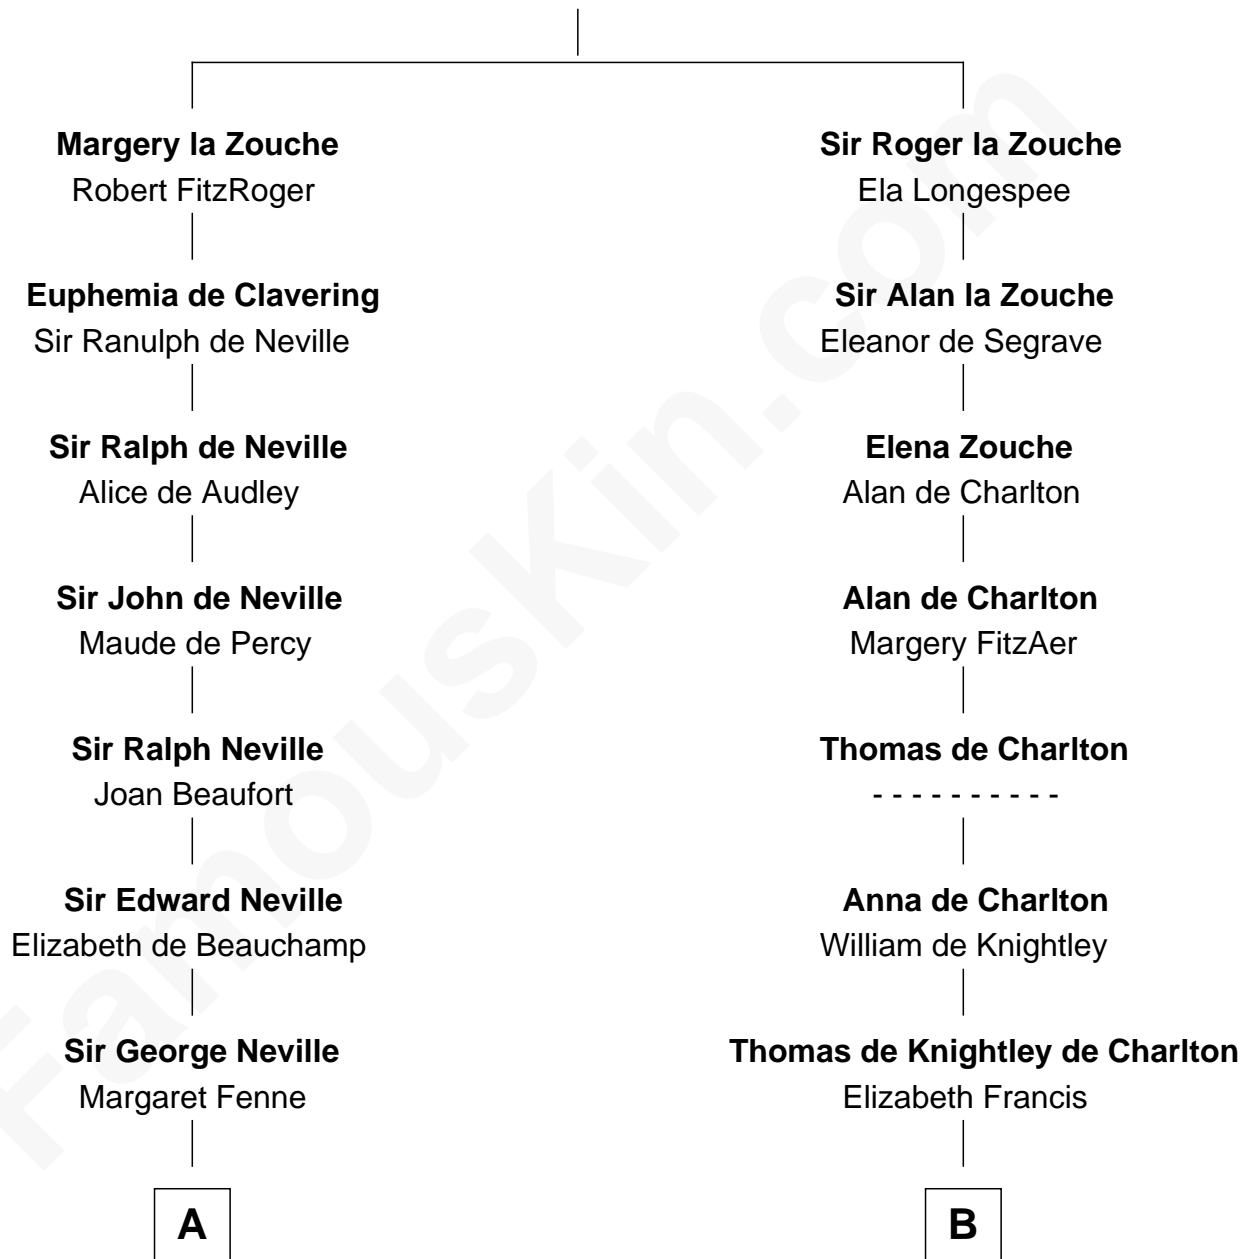

# FamousKin.com Relationship Chart of

**John Carroll**

*Founder of Georgetown University*

15th cousin 4 times removed of

**Ralph Waldo Emerson**

*American Poet*

**Alan la Zouche**

Ellen de Quincy

**C**

Rev. William Emerson

Phebe Bliss

Rev. William Emerson

Ruth Haskins

Ralph Waldo Emerson

*American Poet*

FamousKin.com