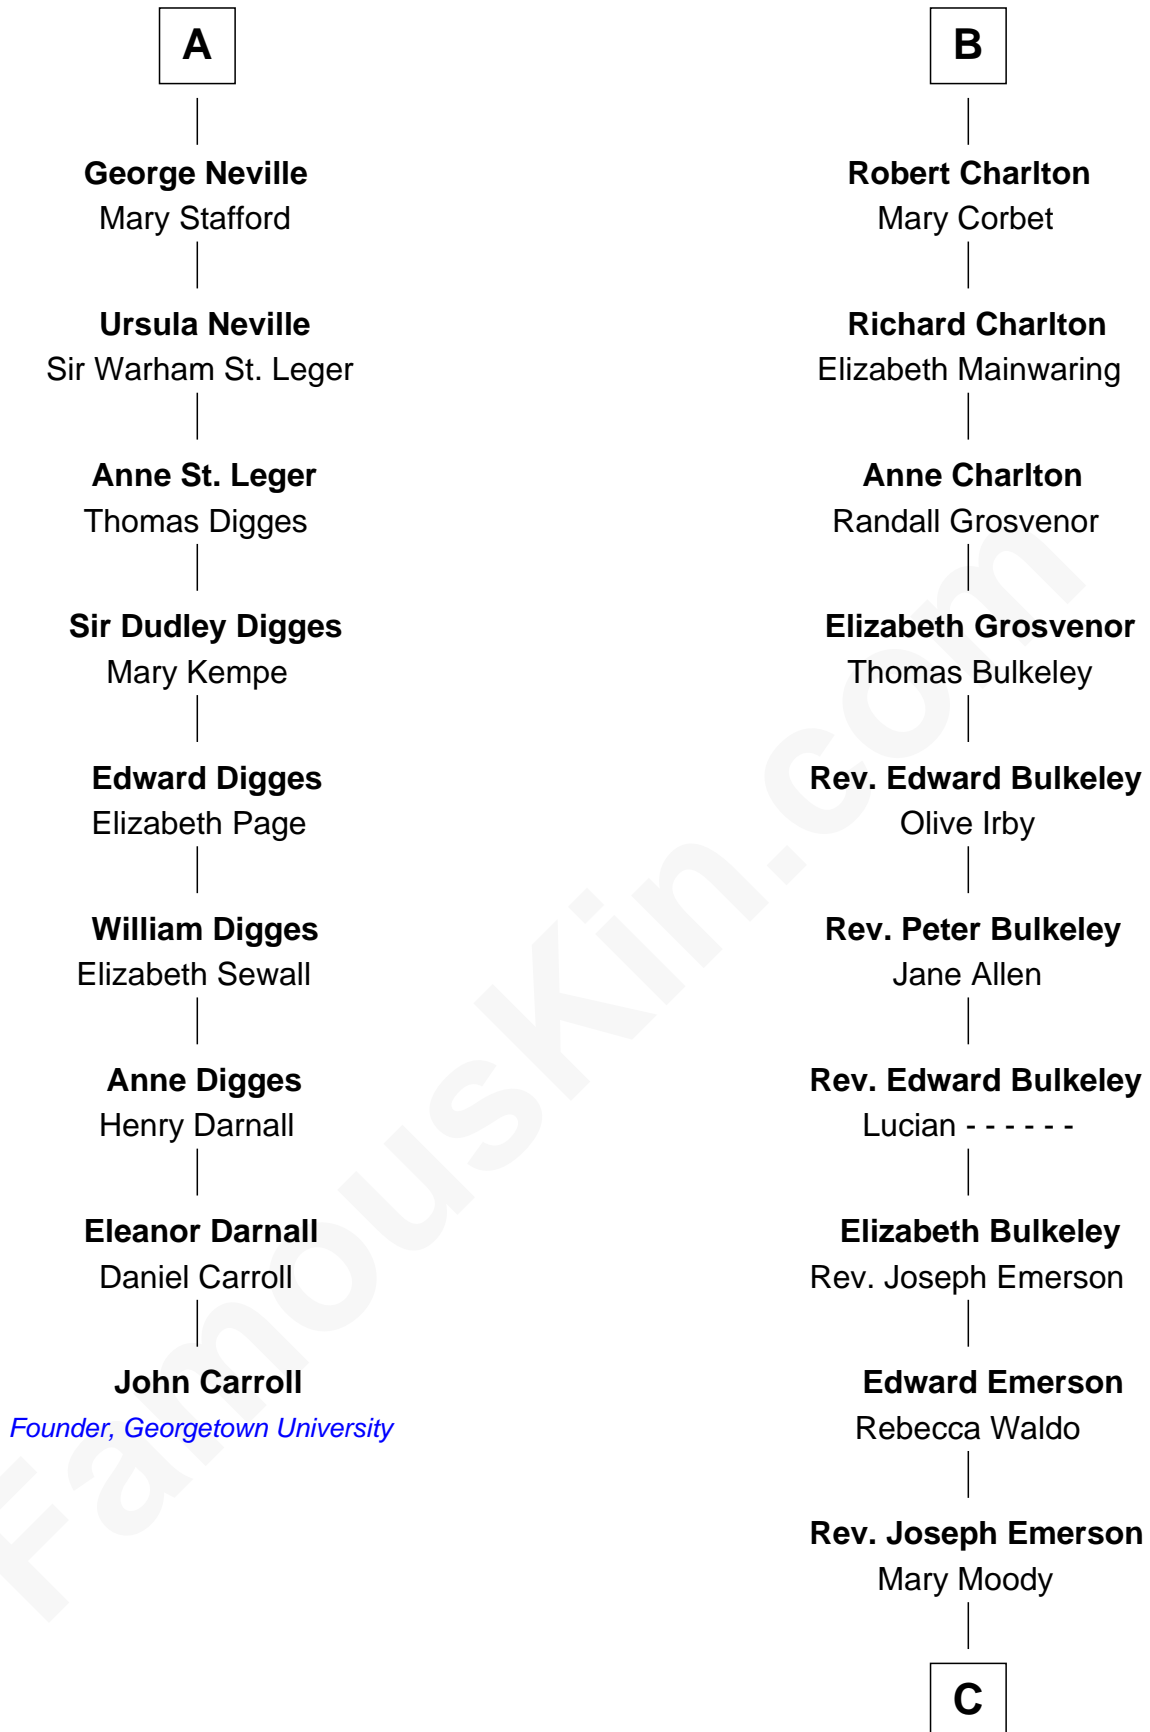

# FamousKin.com Relationship Chart of

**John Carroll**

*Founder of Georgetown University*

15th cousin 4 times removed of

**Ralph Waldo Emerson**

*American Poet*

**Alan la Zouche**

Ellen de Quincy

**C**

Rev. William Emerson

Phebe Bliss

Rev. William Emerson

Ruth Haskins

Ralph Waldo Emerson

*American Poet*

FamousKin.com