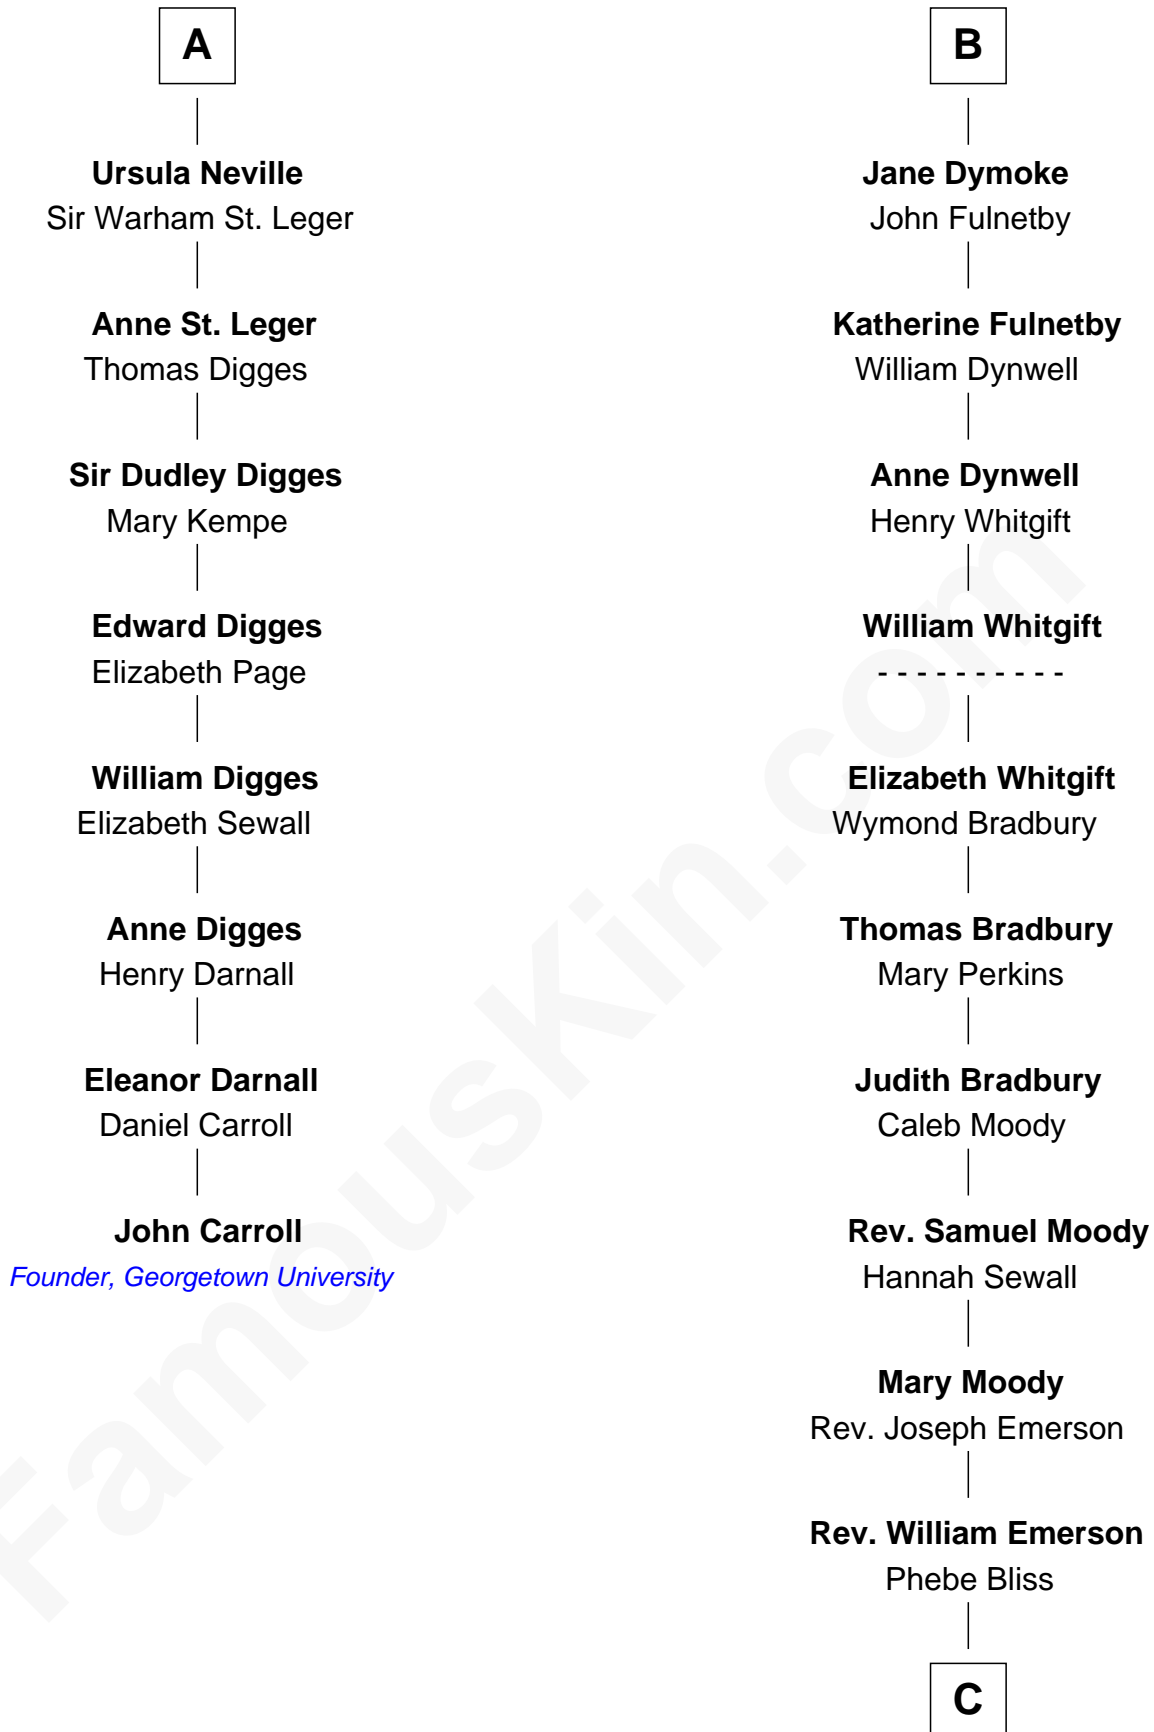

FamousKin.com

Relationship Chart of

John Carroll

Founder of Georgetown University

14th cousin 4 times removed of

Ralph Waldo Emerson

American Poet

C