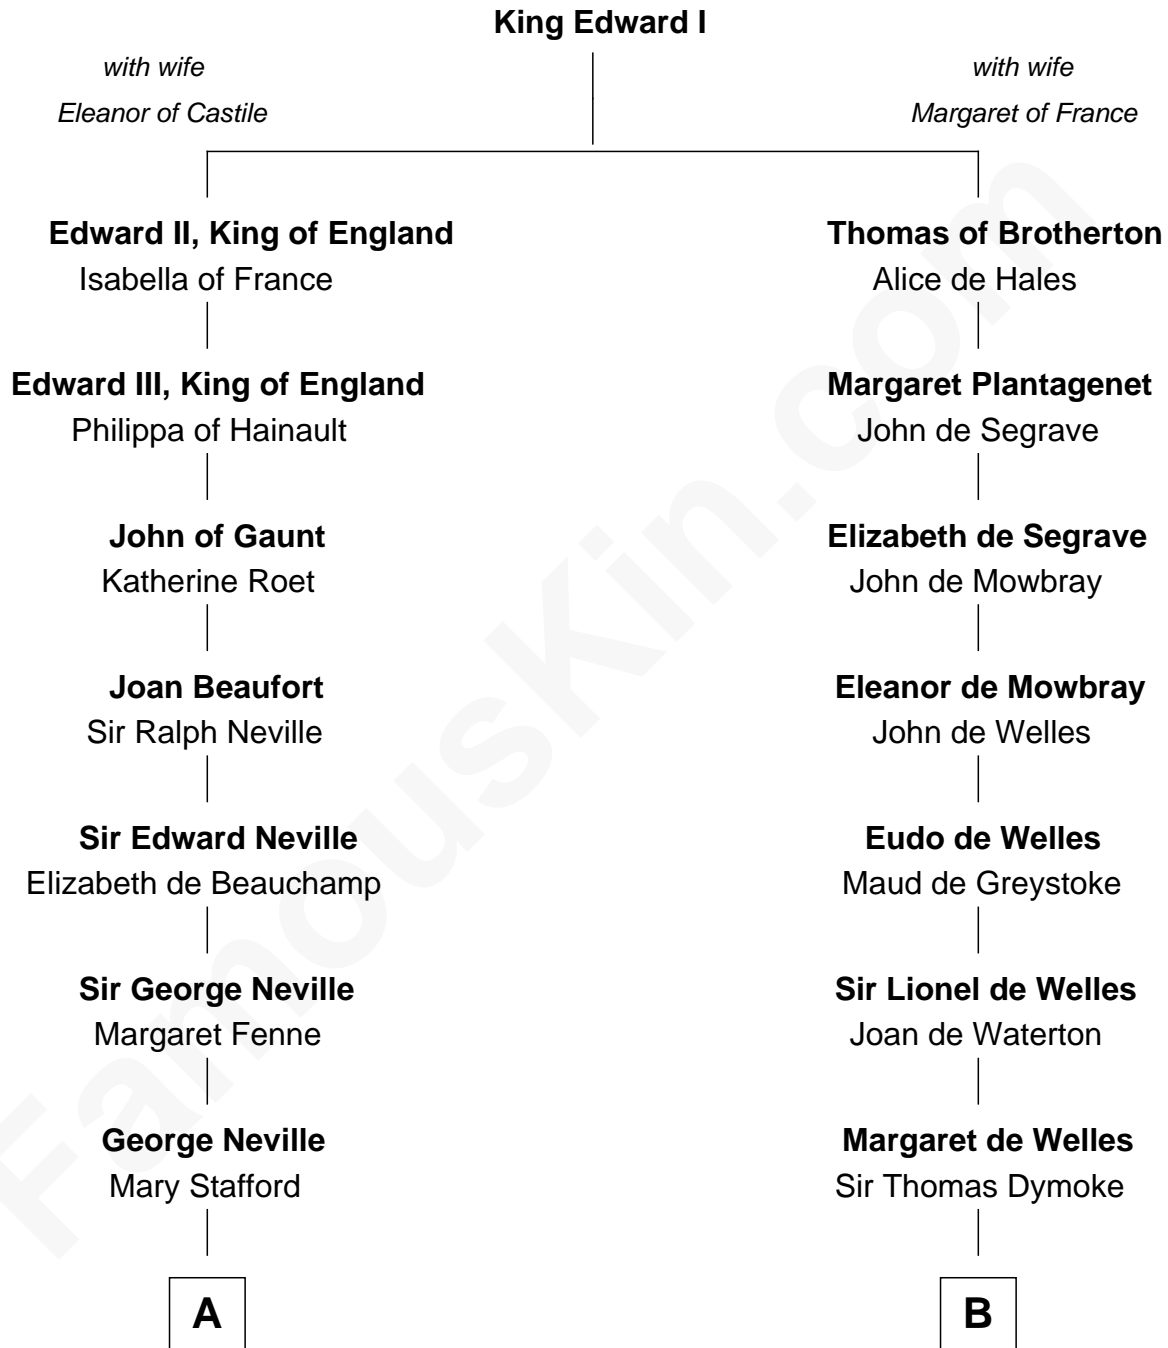

FamousKin.com

Relationship Chart of

John Carroll

Founder of Georgetown University

14th cousin 4 times removed of

Ralph Waldo Emerson

American Poet

C