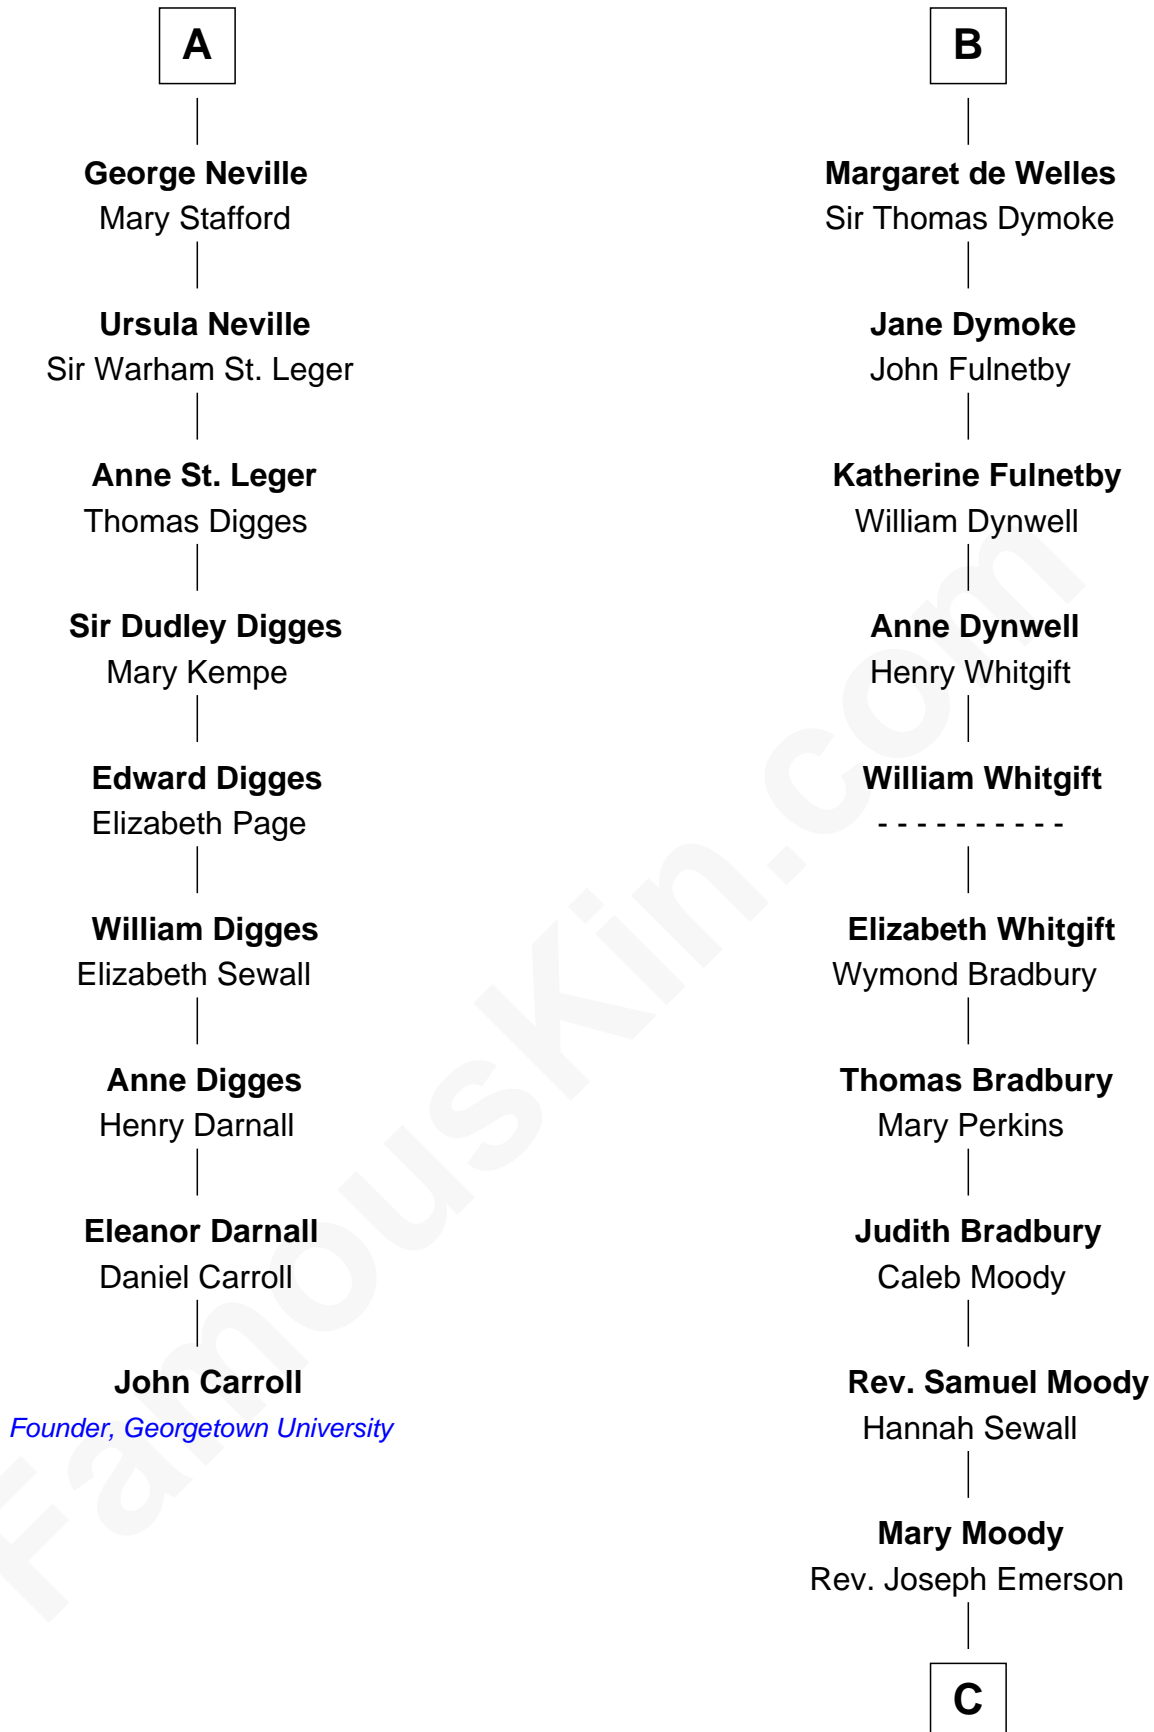

## Relationship Chart of

### John Carroll

*Founder of Georgetown University*

15th cousin 4 times removed of

### Ralph Waldo Emerson

*American Poet*

**C**

**Rev. William Emerson**

Phebe Bliss

**Rev. William Emerson**

Ruth Haskins

**Ralph Waldo Emerson**

*American Poet*

FamousKin.com