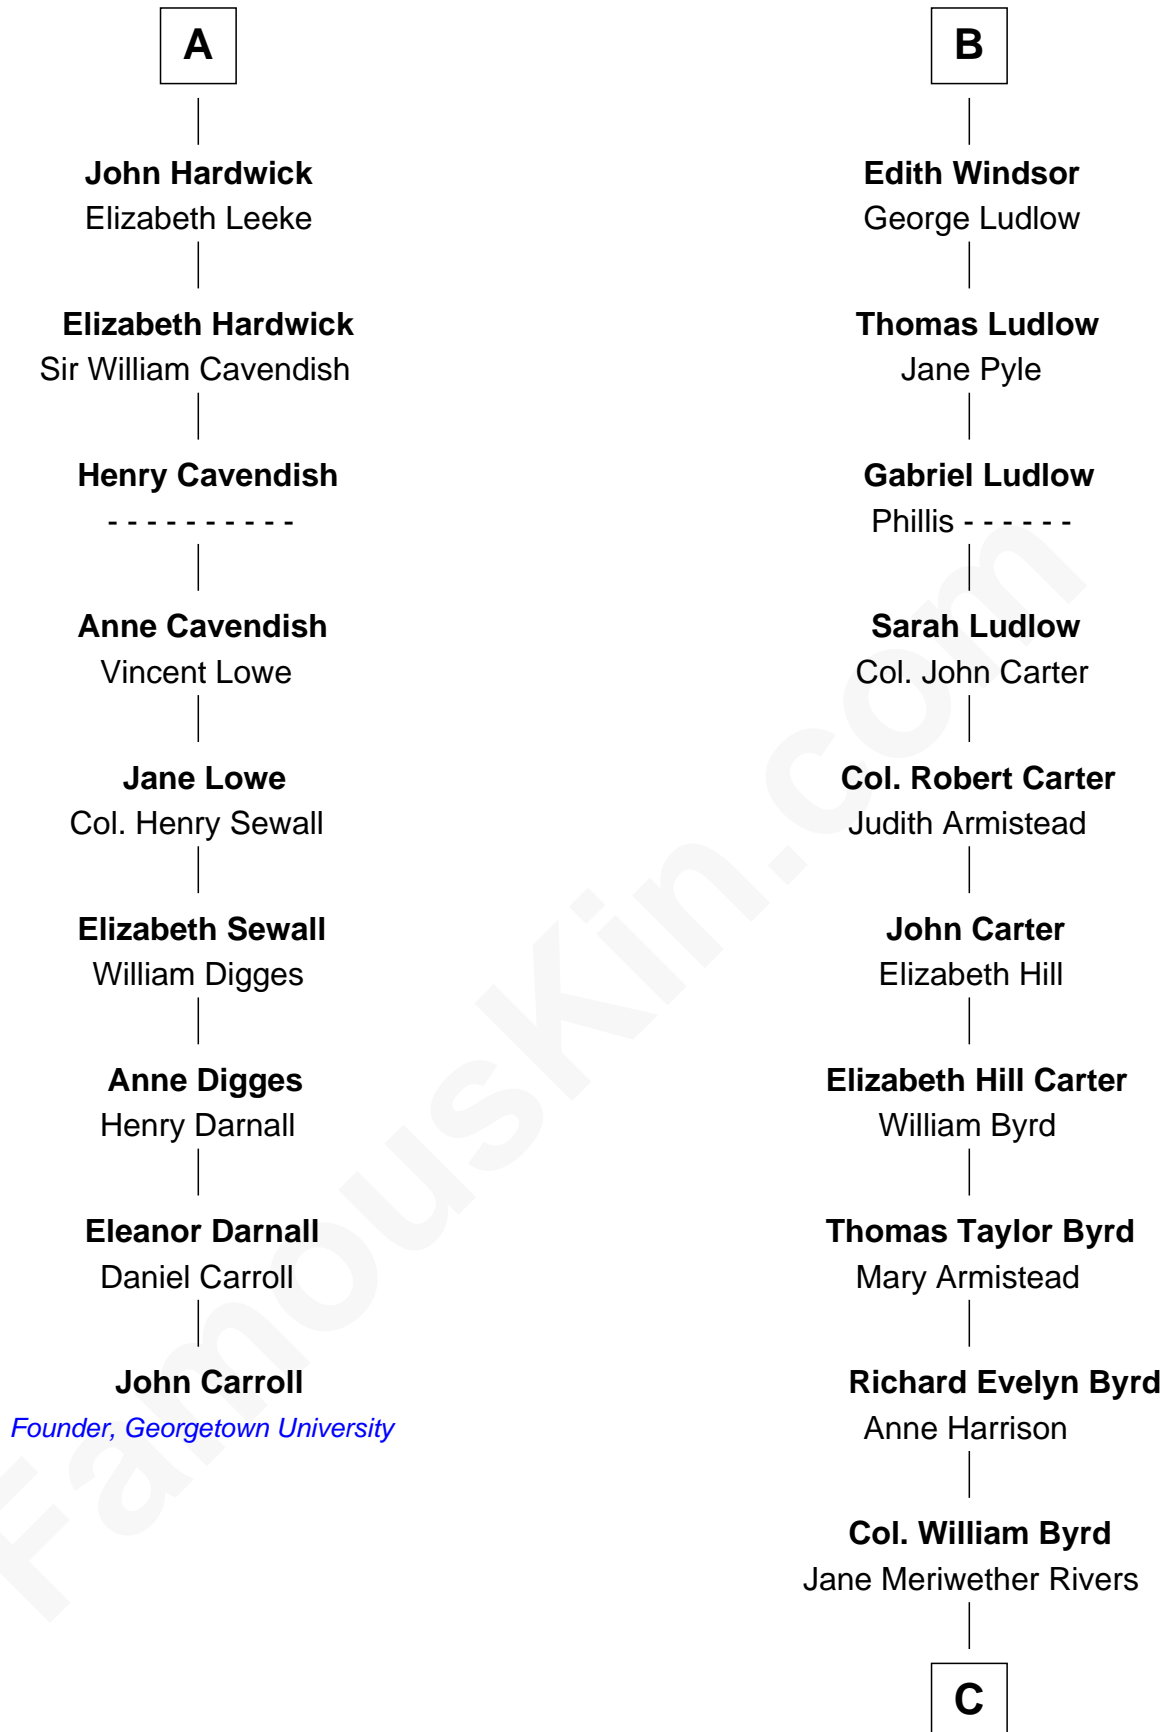

FamousKin.com

Relationship Chart of

John Carroll

Founder of Georgetown University

15th cousin 3 times removed of

Admiral Richard Byrd
Polar Explorer

Humphrey de Bohun
Elizabeth Plantagenet

Eleanor de Bohun
Sir James le Boteler

Pernel le Boteler
Sir Gilbert Talbot

Sir Richard Talbot
Ankaret le Strange

Mary Talbot
Sir Thomas Greene

Sir Thomas Greene
Marine Bellers

Anne Greene
Sir Thomas Pinchbeck

Elizabeth Pinchbeck
John Hardwick

A

Margaret de Bohun
Sir Hugh de Courtnay

Elizabeth de Courtnay
Sir Andrew Luttrell

Sir Hugh Luttrell
Catherine de Beaumont

Elizabeth Luttrell
John Stratton

Elizabeth Stratton
John Andrews

Elizabeth Andrews
Sir Thomas de Windsor

Sir Andrews de Windsor
Elizabeth Blount

B

C

Richard Evelyn Byrd
Eleanor Bolling Flood

Admiral Richard Byrd
Polar Explorer

FamousKin.com