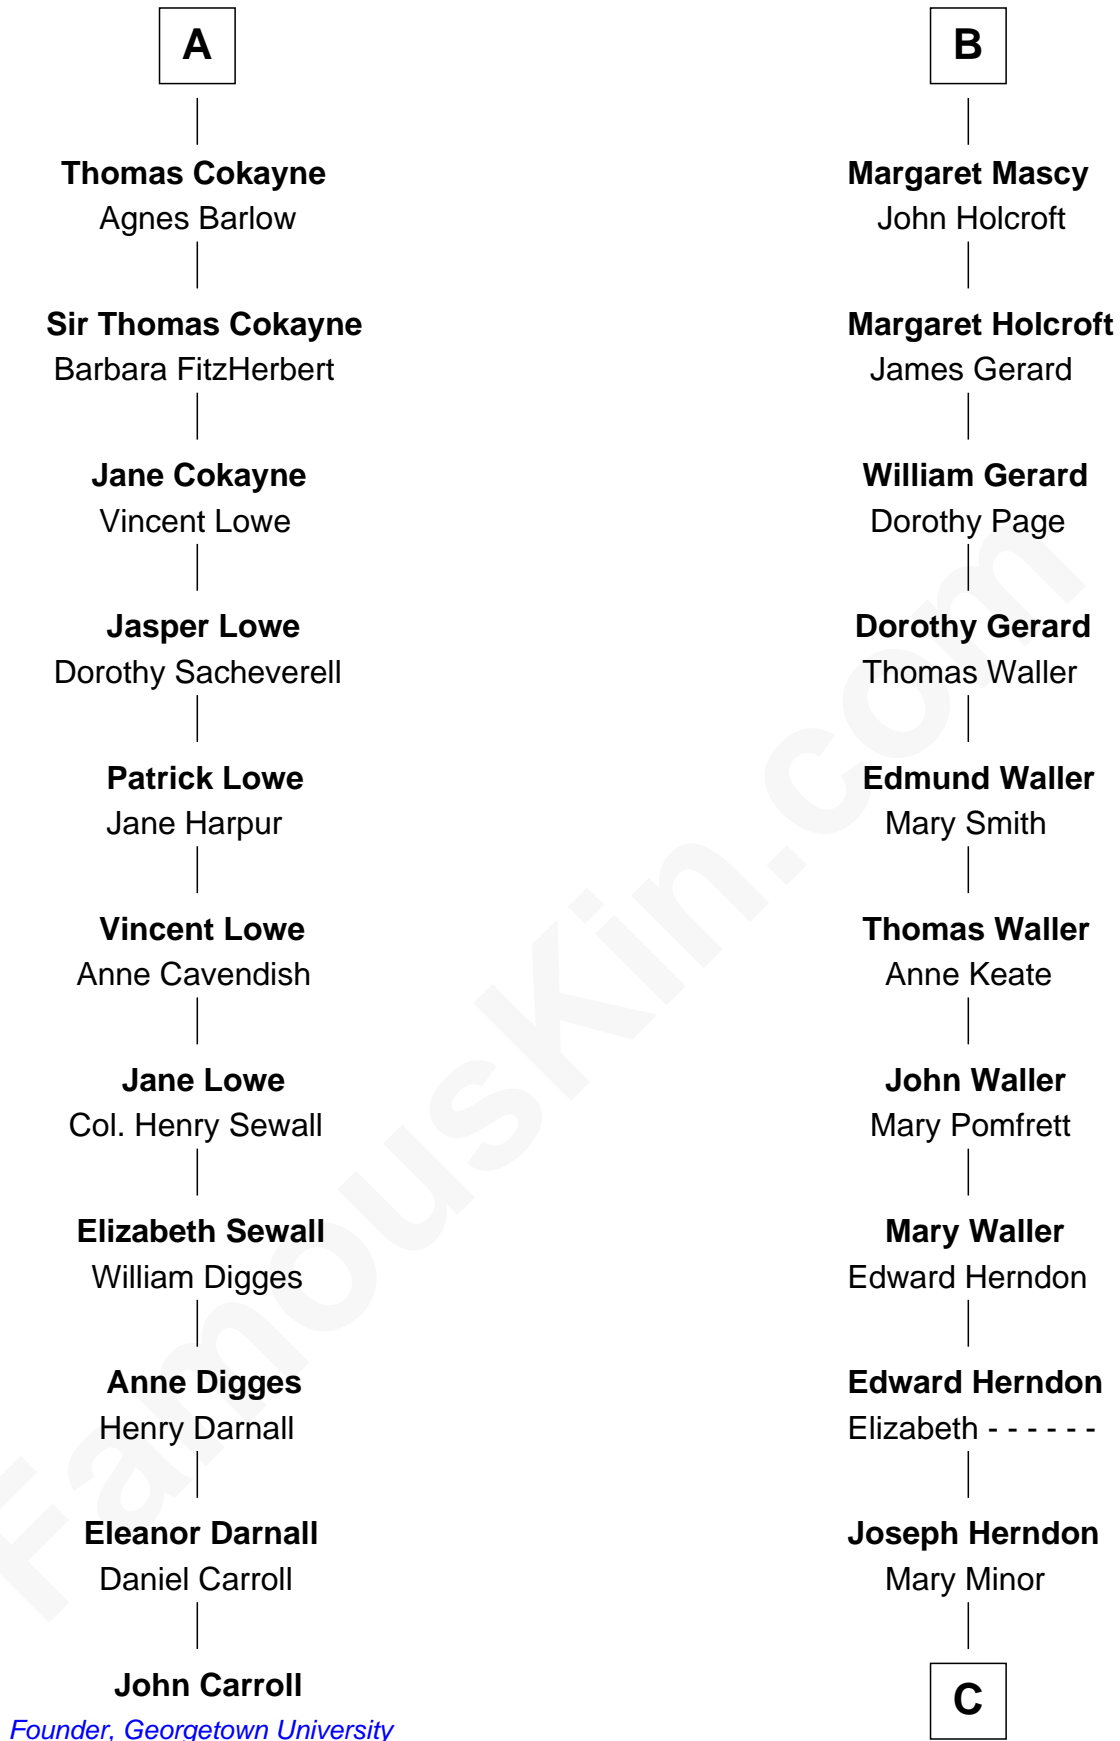

FamousKin.com

Relationship Chart of

John Carroll

Founder of Georgetown University

17th cousin 2 times removed of

Ellen (Herndon) Arthur

Wife of President Chester A. Arthur

C

Dabney Herndon

Elizabeth Hull

Capt. William Lewis Herndon
Frances Elizabeth Hansborough

Ellen (Herndon) Arthur

Wife of President Chester Arthur

FamousKin.com