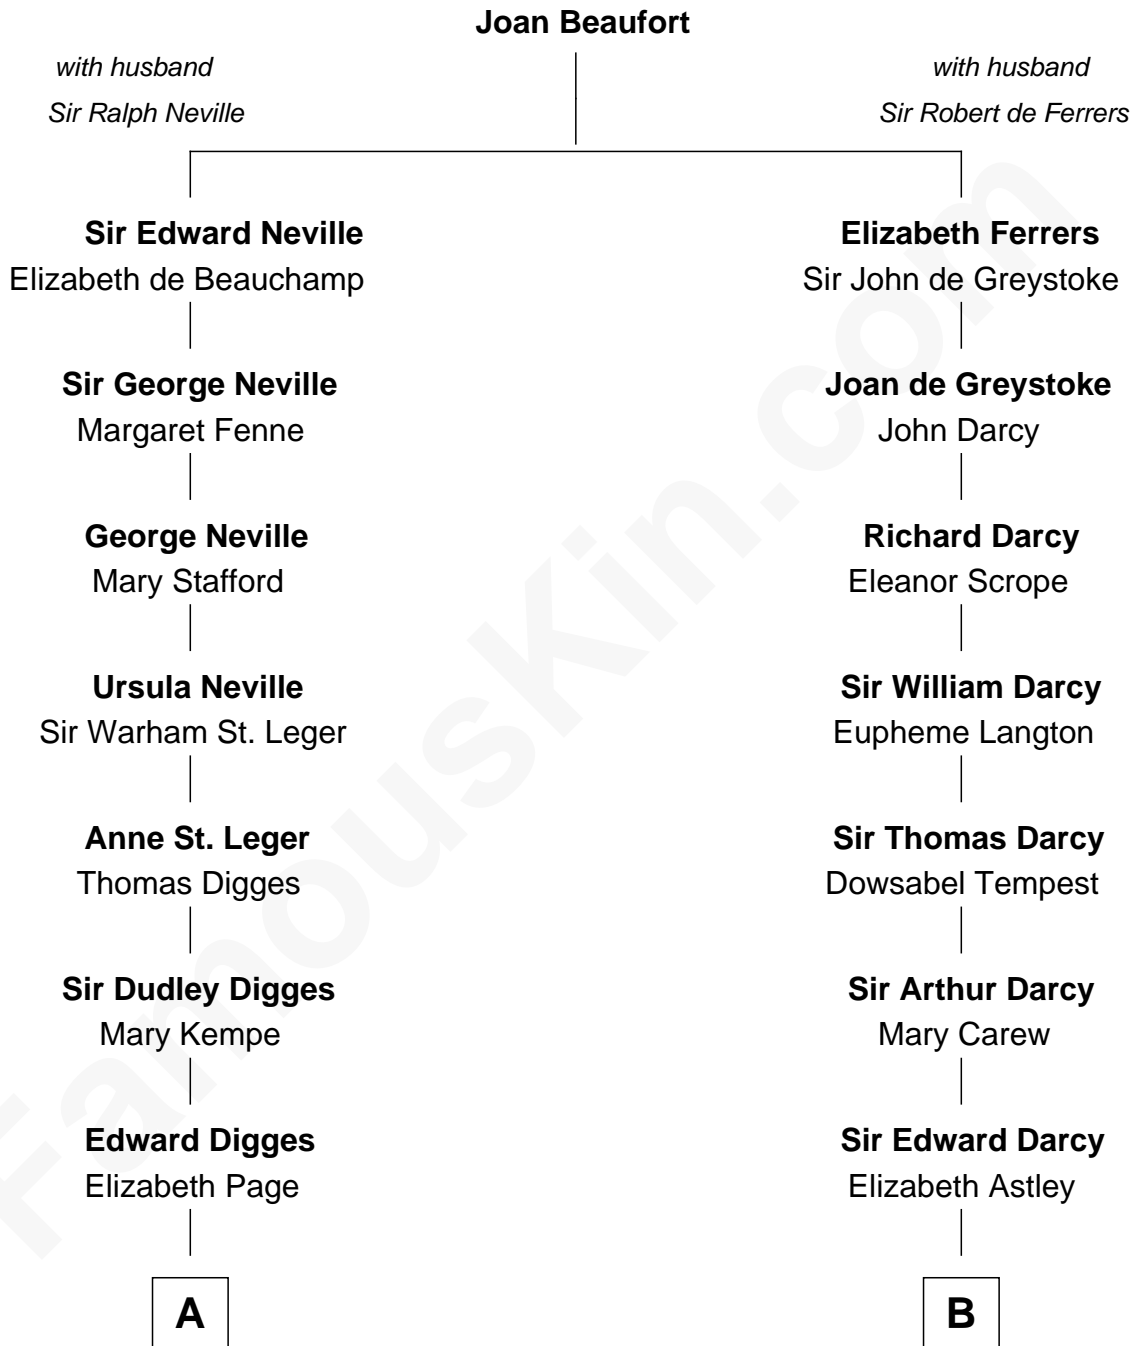

FamousKin.com

Relationship Chart of

John Carroll

Founder of Georgetown University

10th cousin 2 times removed of

Robert Treat Paine

Signer of the Declaration of Independence

A

William Digges
Elizabeth Sewall

Anne Digges
Henry Darnall

Eleanor Darnall
Daniel Carroll

John Carroll
Founder, Georgetown University

B

Isabella Darcy
John Launce

Mary Launce
Rev. John Sherman

Abigail Sherman
Rev. Samuel Willard

Abigail Willard
Rev. Samuel Treat

Eunice Treat
Thomas Paine

Robert Treat Paine
Signer of Declaration of Independence