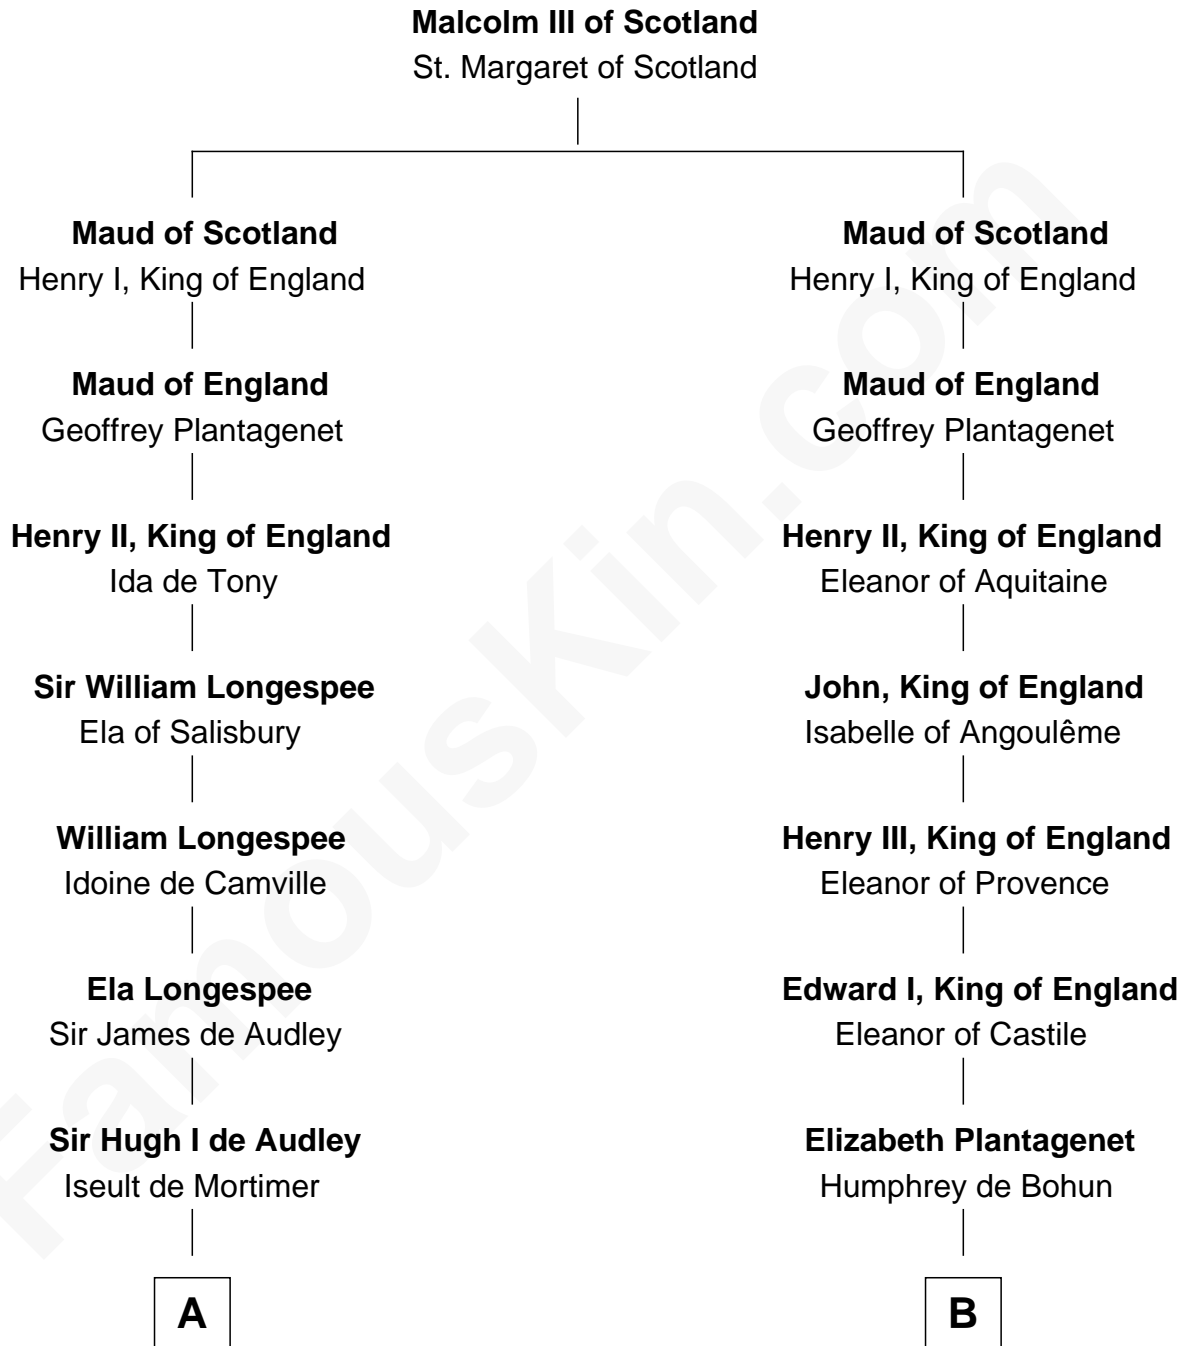

## Relationship Chart of

### John Carroll

Founder of Georgetown University

20th cousin 1 time removed of

**General William Whipple**

Signer of the Declaration of Independence

**C**

**William Digges**  
Elizabeth Sewall

**Anne Digges**  
Henry Darnall

**Eleanor Darnall**  
Daniel Carroll

**John Carroll**  
*Founder, Georgetown University*

**D**

**Joanna Lowell**  
John Oliver

**Mary Oliver**  
Col. Samuel Appleton

**Joanna Appleton**  
Matthew Whipple

**William Whipple**  
Mary Cutts