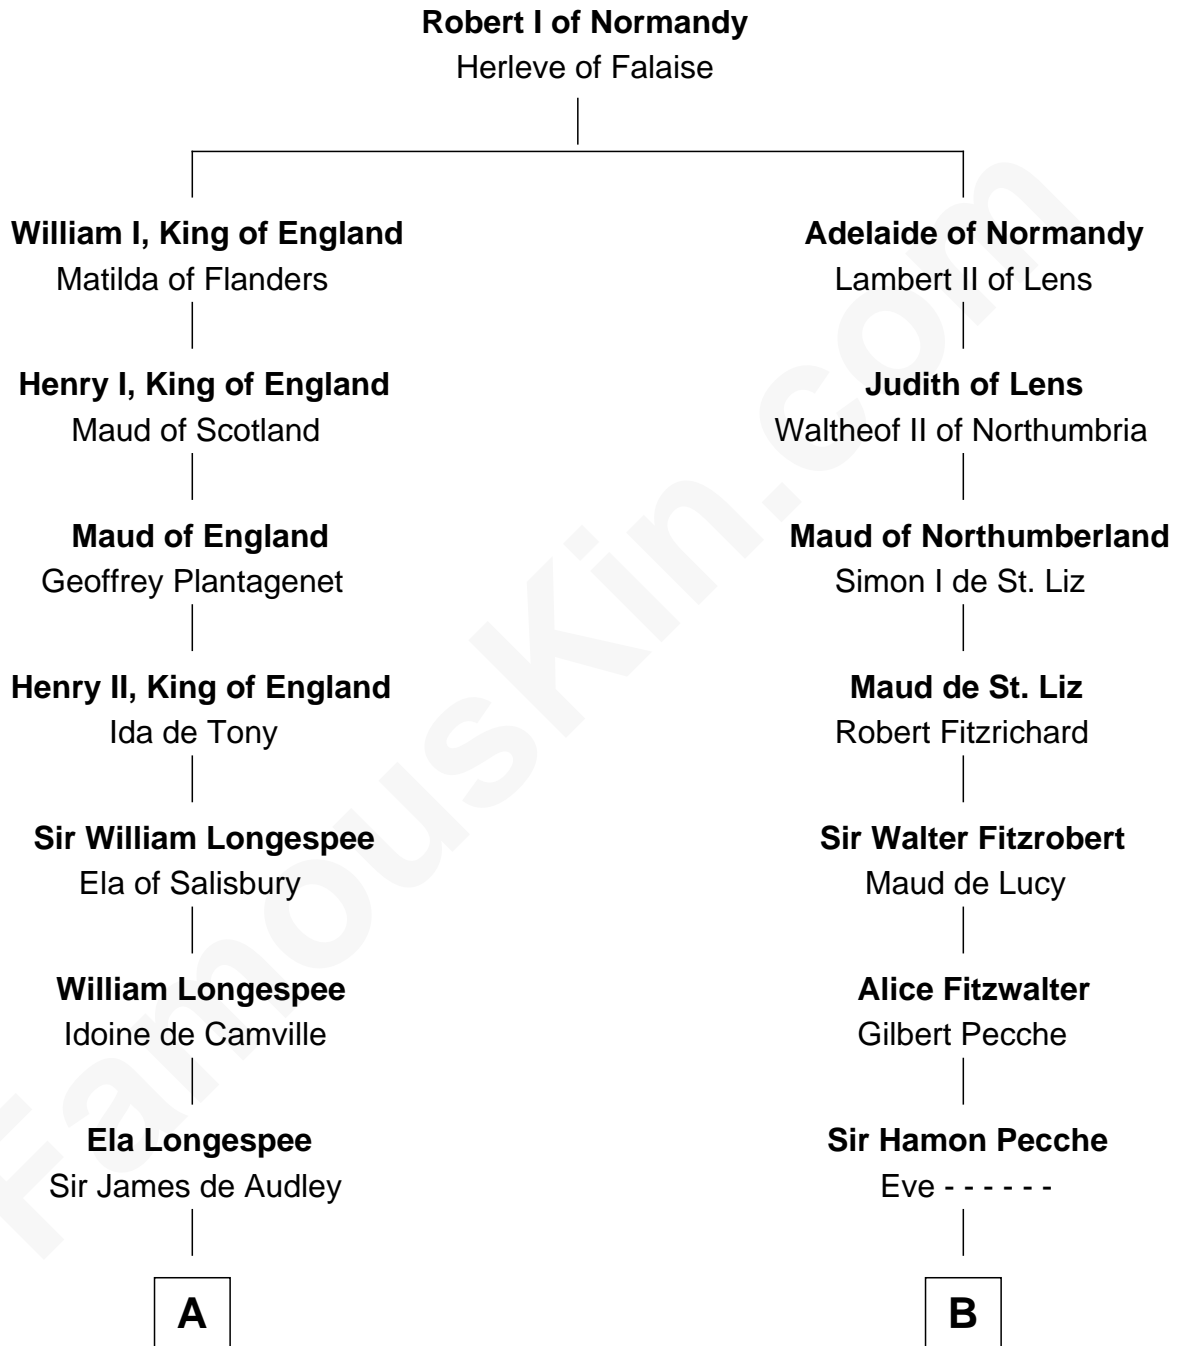

## Relationship Chart of

### John Carroll

Founder of Georgetown University

21st cousin of

**General William Whipple**

Signer of the Declaration of Independence

**C**

**Edward Digges**  
Elizabeth Page

**William Digges**  
Elizabeth Sewall