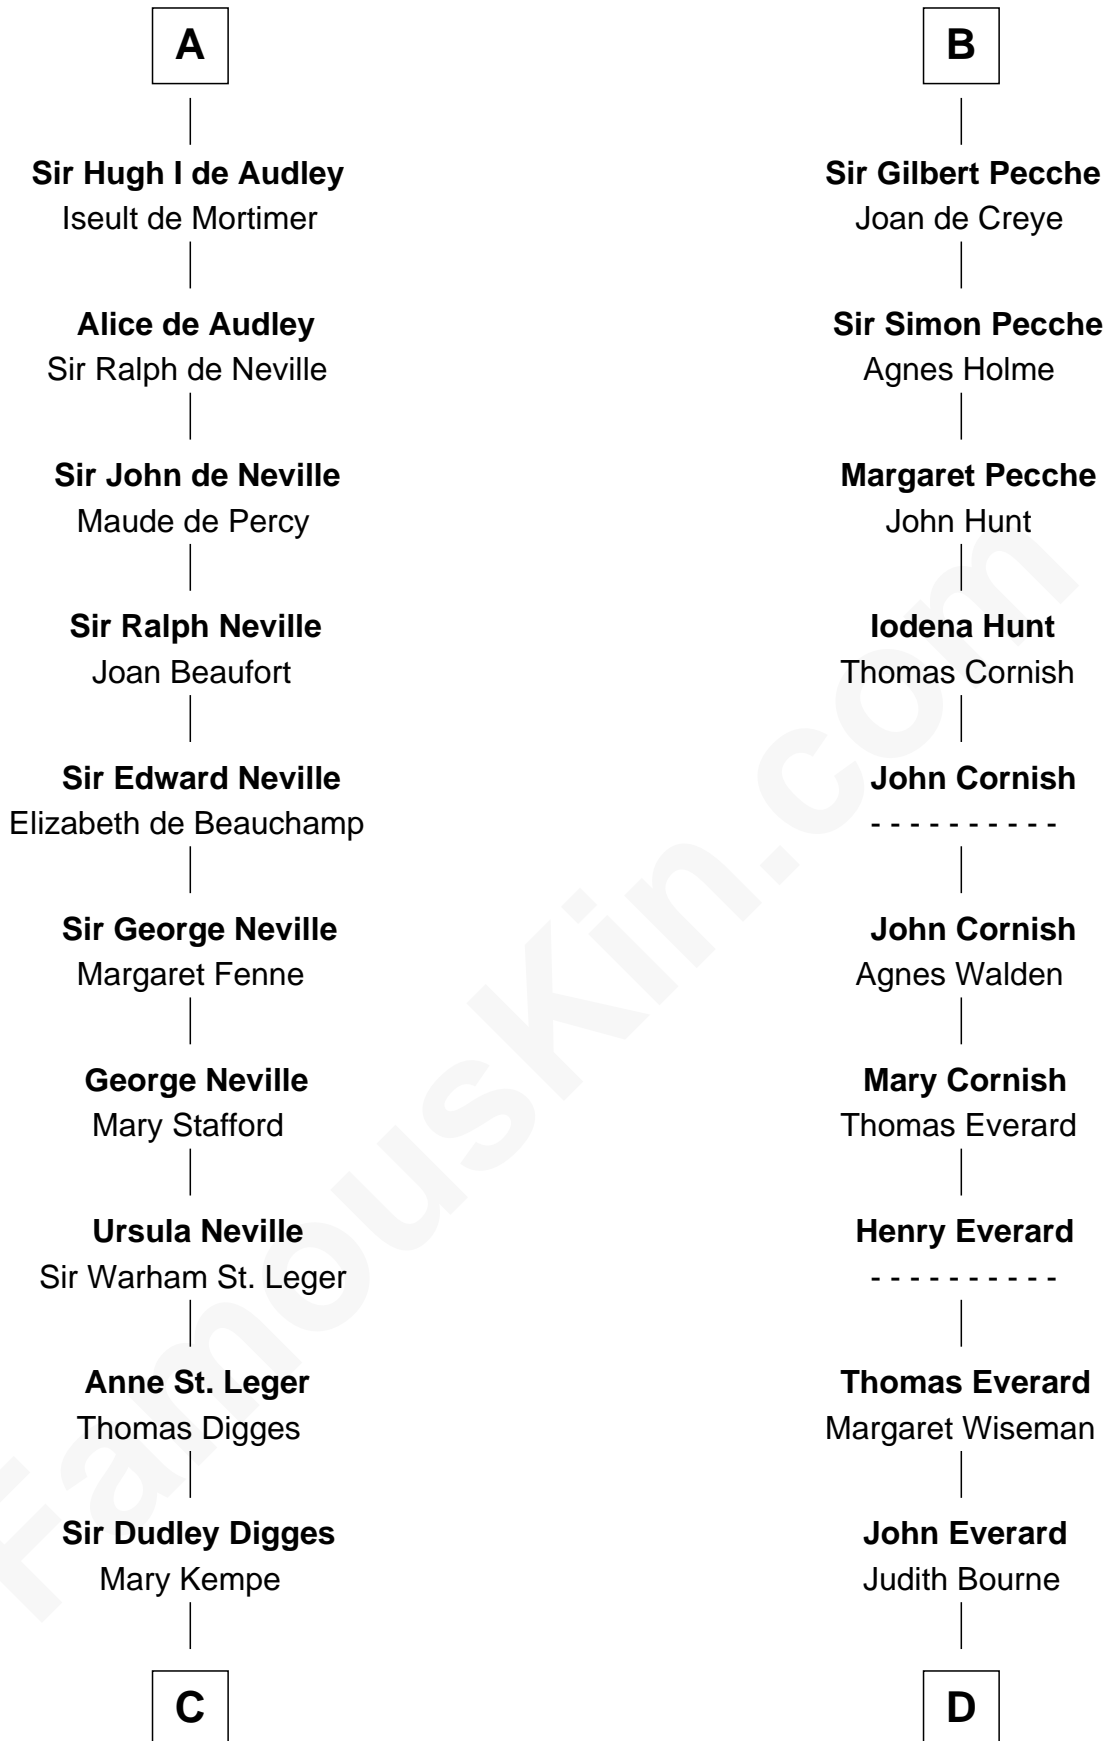

## Relationship Chart of

### John Carroll

Founder of Georgetown University

21st cousin of

**General William Whipple**

Signer of the Declaration of Independence

**C**

**Edward Digges**  
Elizabeth Page

**William Digges**  
Elizabeth Sewall

**Anne Digges**  
Henry Darnall

**Eleanor Darnall**  
Daniel Carroll

**John Carroll**  
*Founder, Georgetown University*

**D**

**Judith Everard**  
Samuel Appleton

**Col. Samuel Appleton**  
Mary Oliver

**Joanna Appleton**  
Matthew Whipple