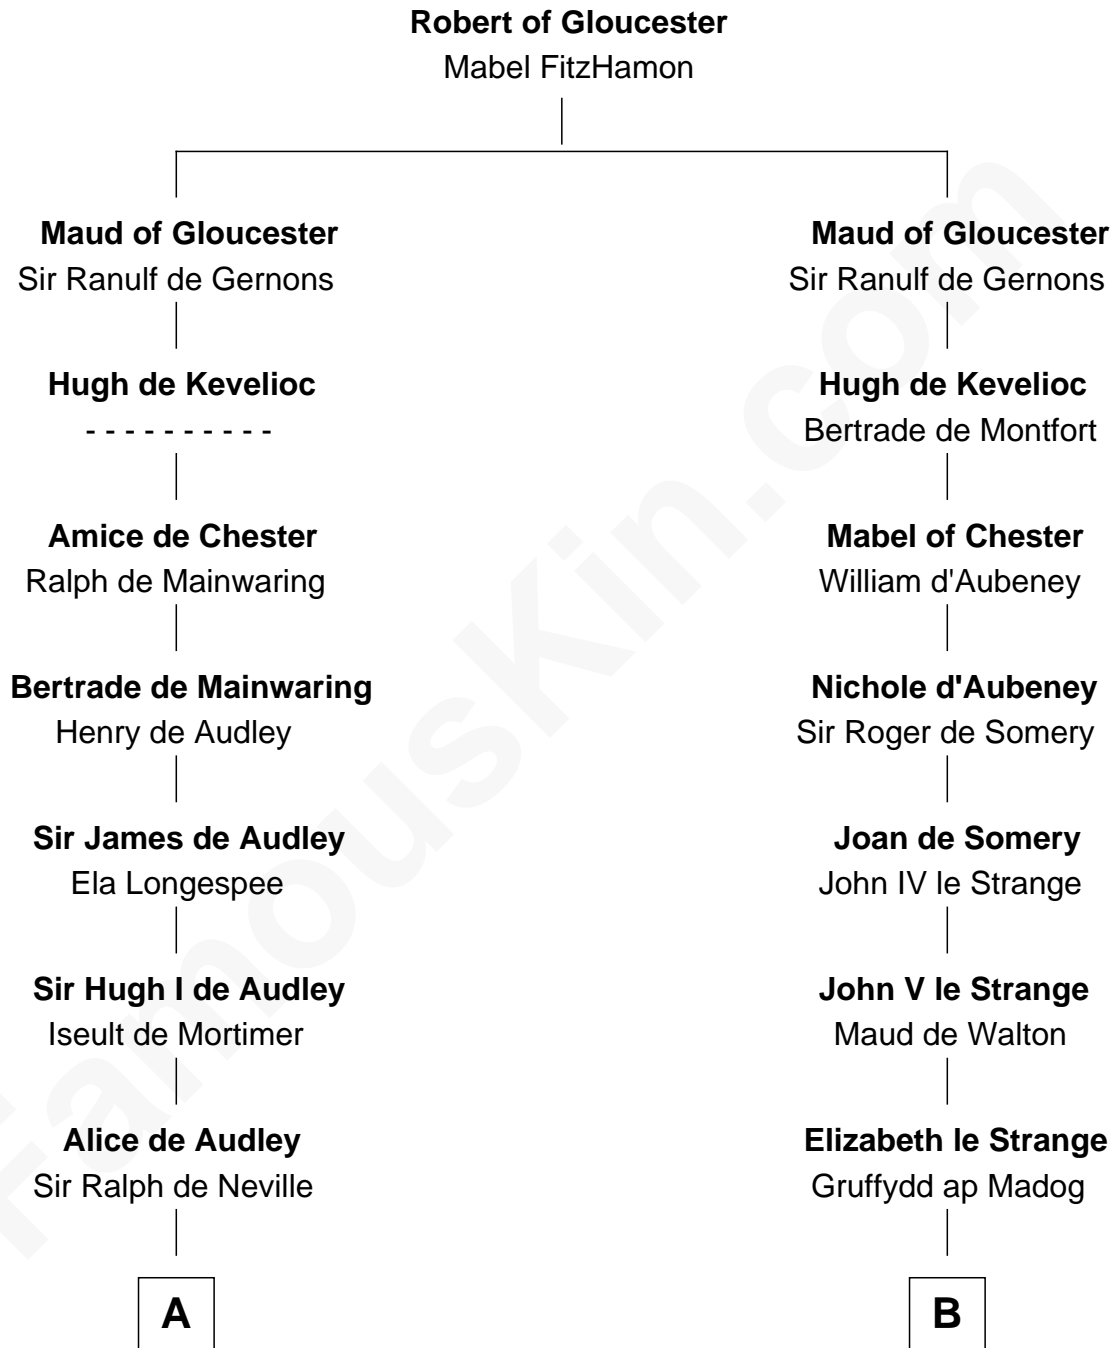

FamousKin.com

Relationship Chart of

John Carroll

Founder of Georgetown University

19th cousin of

General William Whipple

Signer of the Declaration of Independence

C

Anne Digges
Henry Darnall

Eleanor Darnall
Daniel Carroll

John Carroll
Founder, Georgetown University

D

Joanna Appleton
Matthew Whipple

William Whipple
Mary Cutts

General William Whipple
Signer of Declaration of Independence