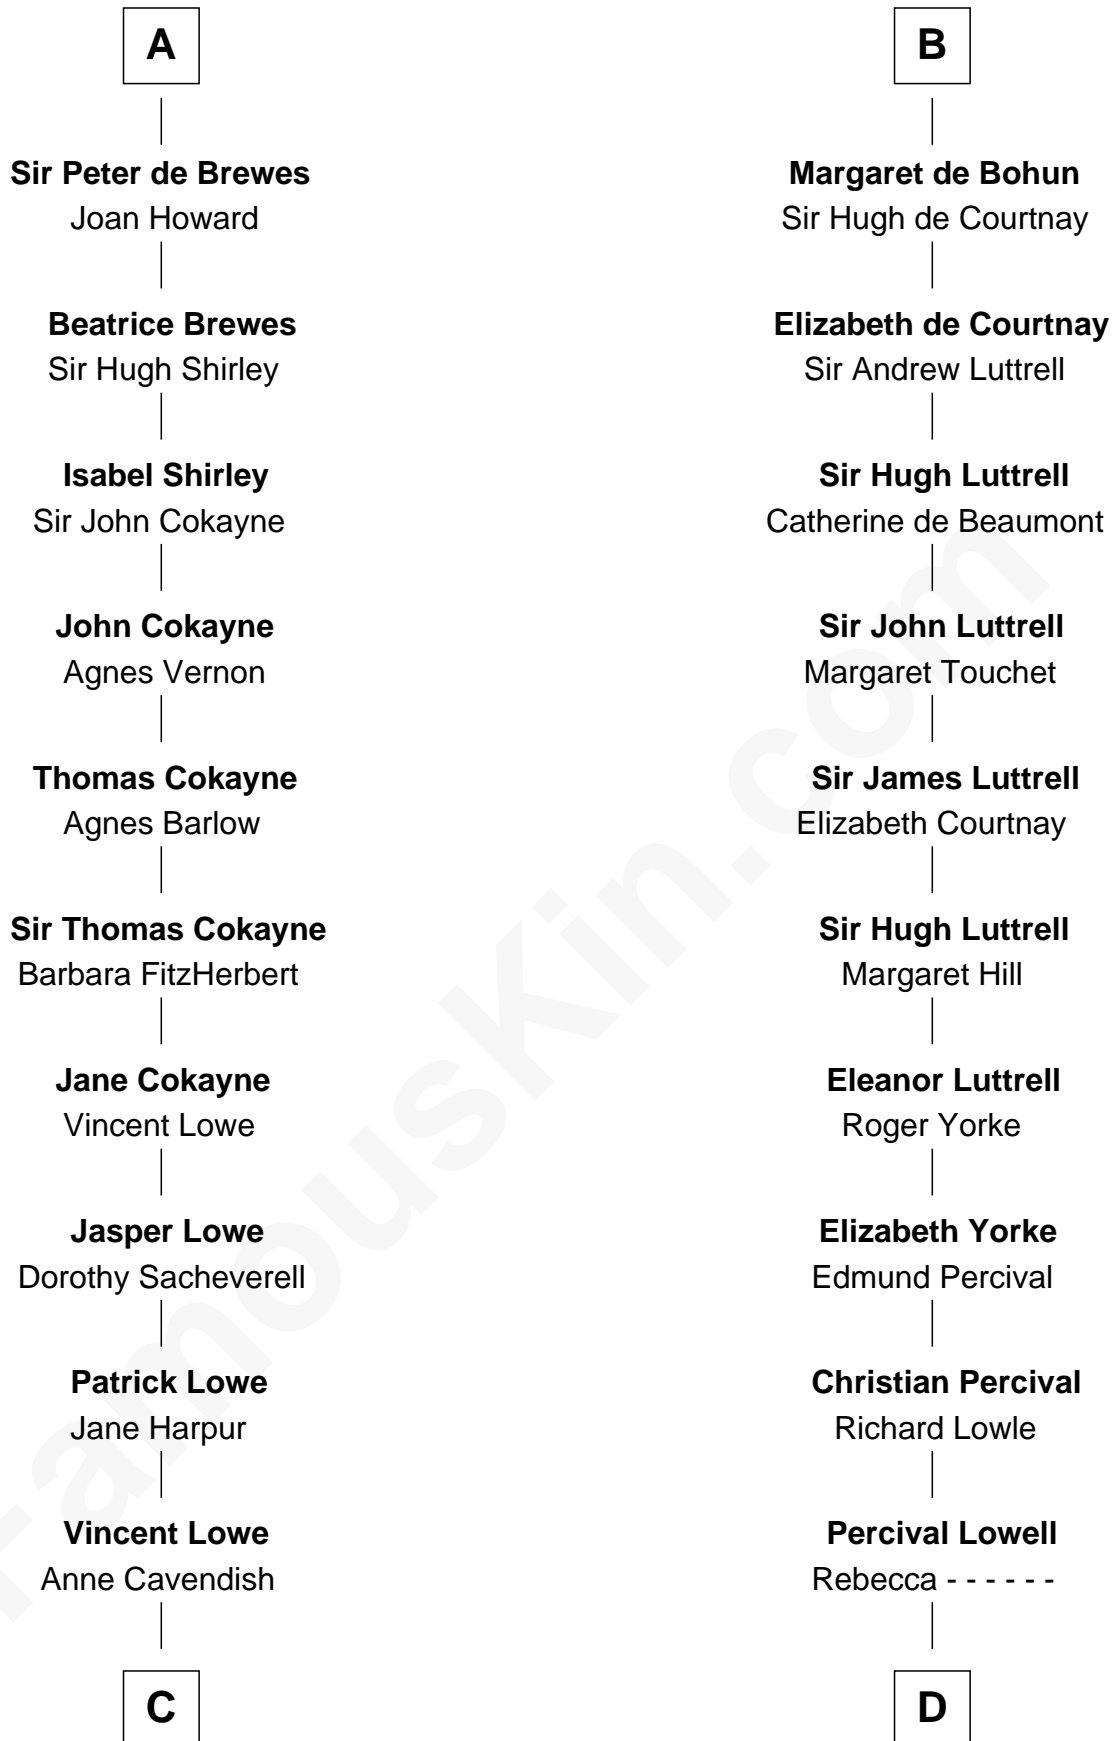

FamousKin.com

Relationship Chart of

John Carroll

Founder of Georgetown University

21st cousin of

General William Whipple

Signer of the Declaration of Independence

C

Jane Lowe
Col. Henry Sewall

Elizabeth Sewall
William Digges

Anne Digges
Henry Darnall

Eleanor Darnall
Daniel Carroll

John Carroll
Founder, Georgetown University

D

Joanna Lowell
John Oliver

Mary Oliver
Col. Samuel Appleton