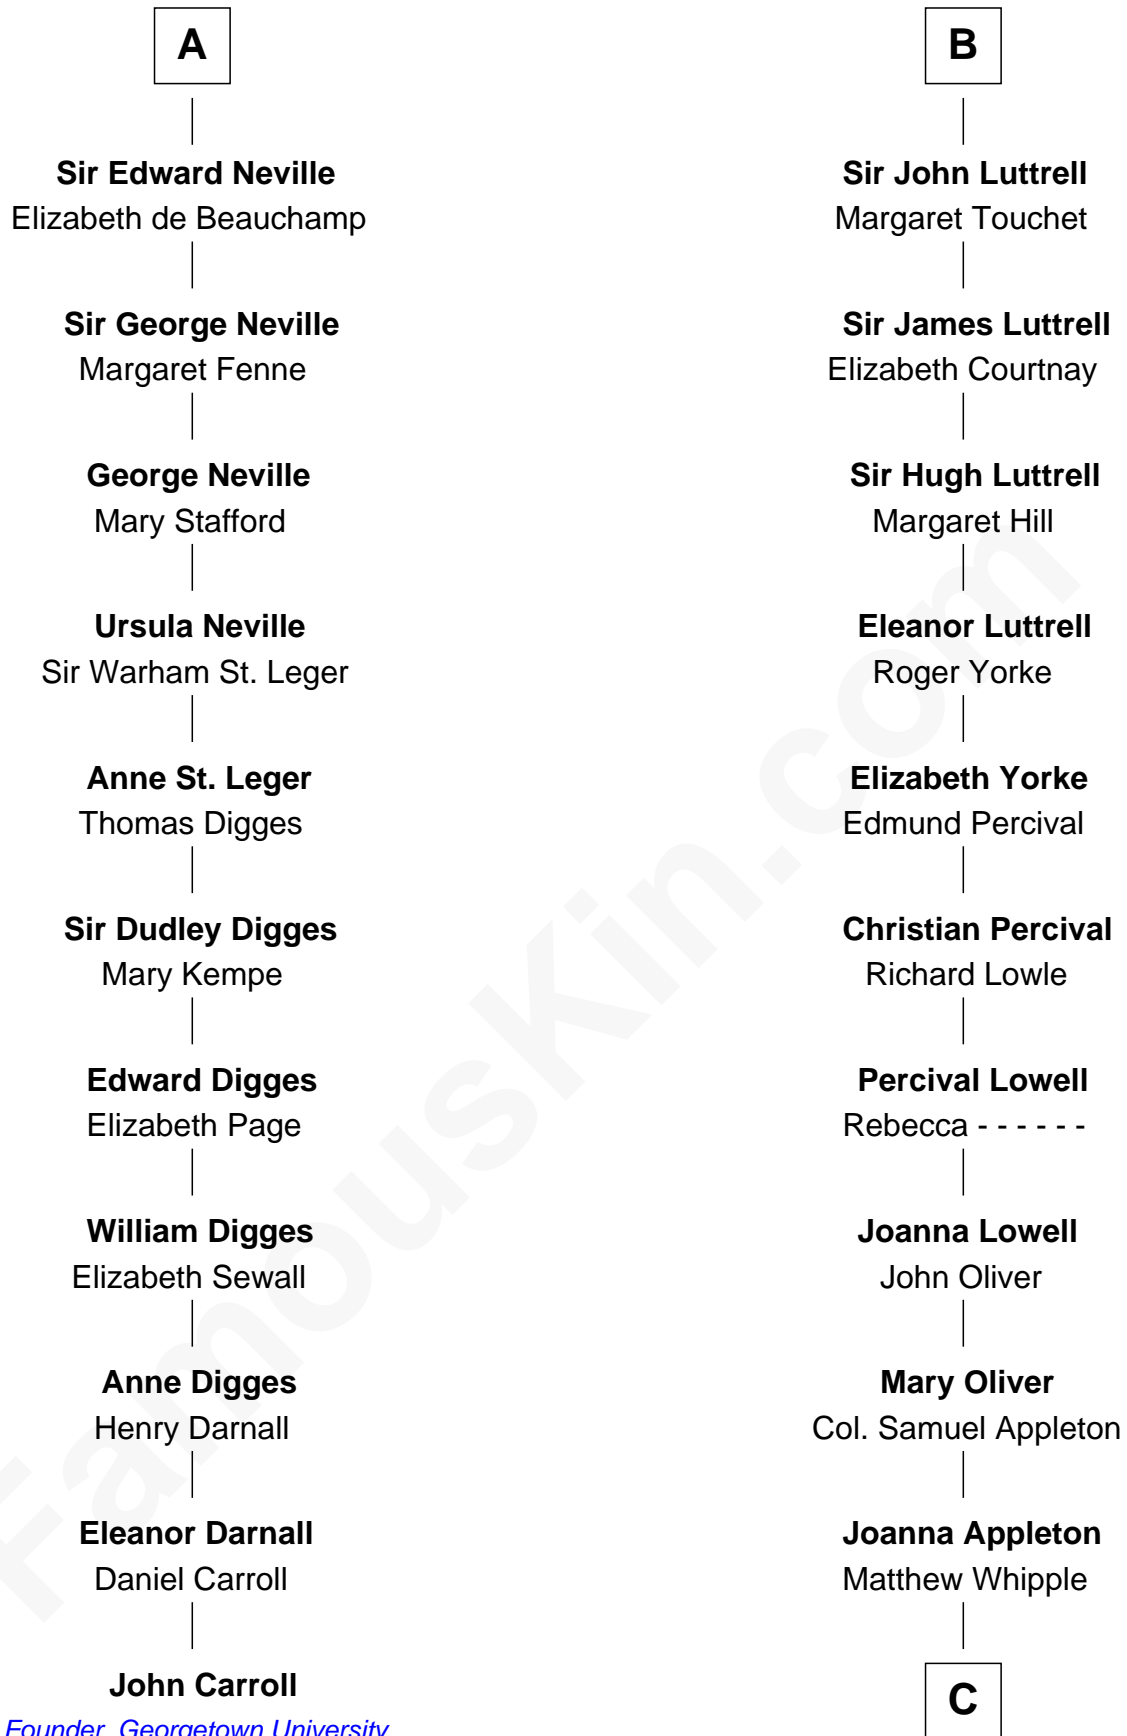

FamousKin.com

Relationship Chart of

John Carroll

Founder of Georgetown University

17th cousin 1 time removed of

General William Whipple

Signer of the Declaration of Independence

C

William Whipple

Mary Cutts

General William Whipple

Signer of Declaration of Independence

FamousKin.com