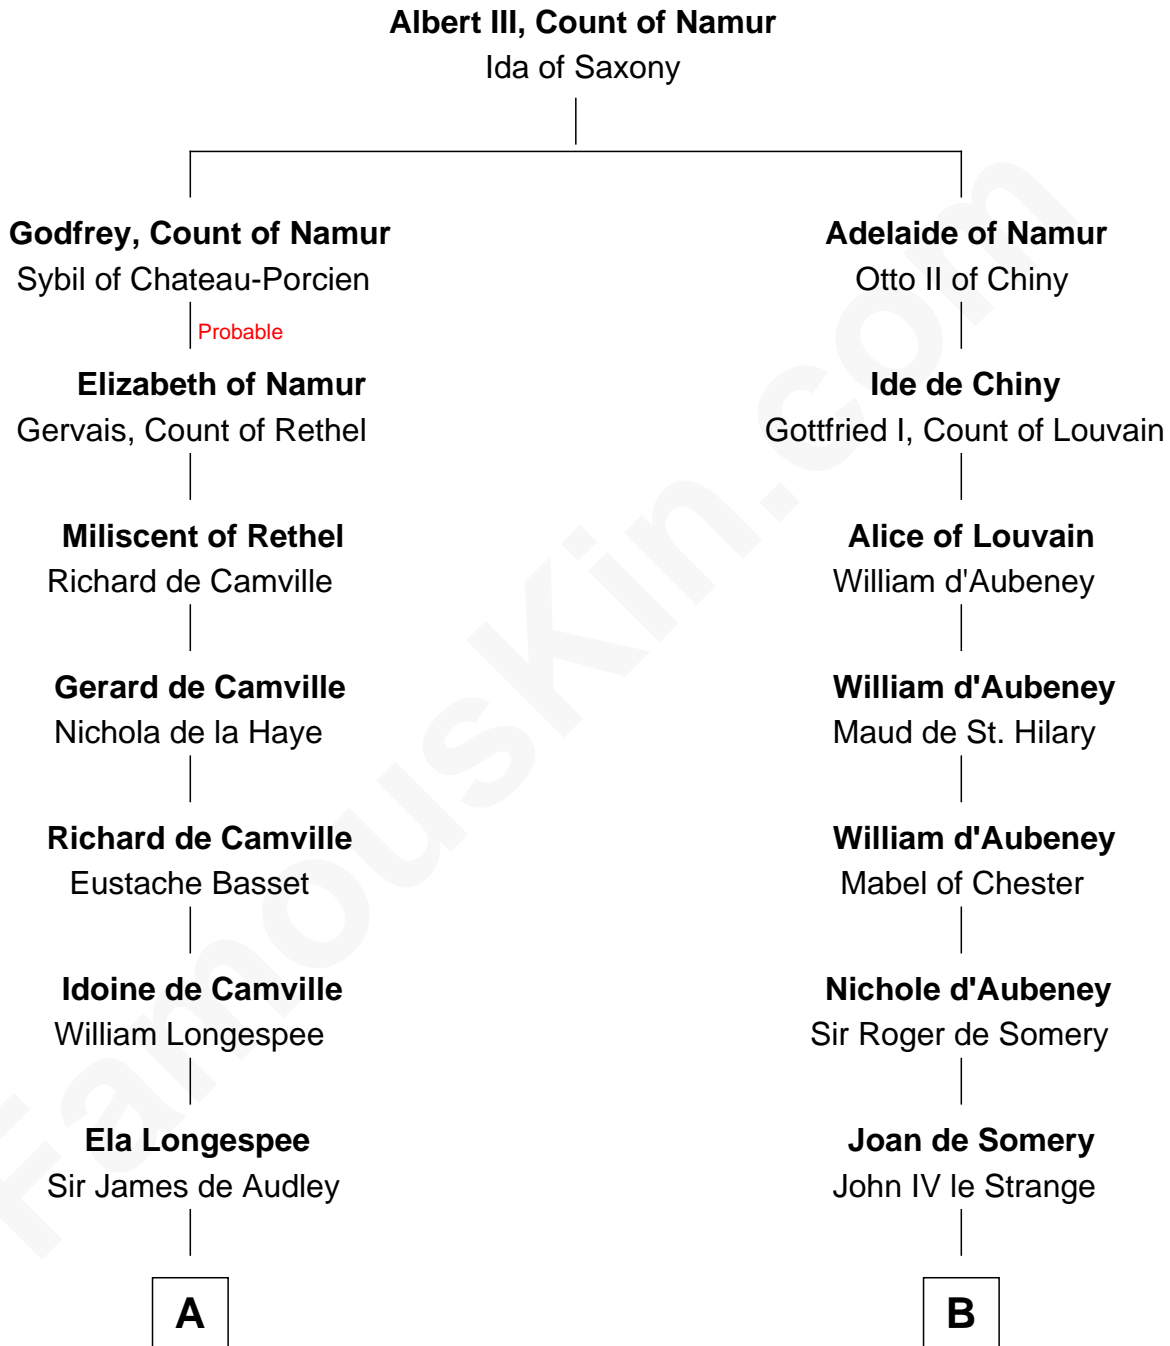

# FamousKin.com

## Relationship Chart of

### John Carroll

Founder of Georgetown University

21st cousin of

**General William Whipple**

Signer of the Declaration of Independence

**C**

**Edward Digges**

Elizabeth Page

**William Digges**

Elizabeth Sewall

**Anne Digges**

Henry Darnall

**Eleanor Darnall**

Daniel Carroll

**John Carroll**

*Founder, Georgetown University*