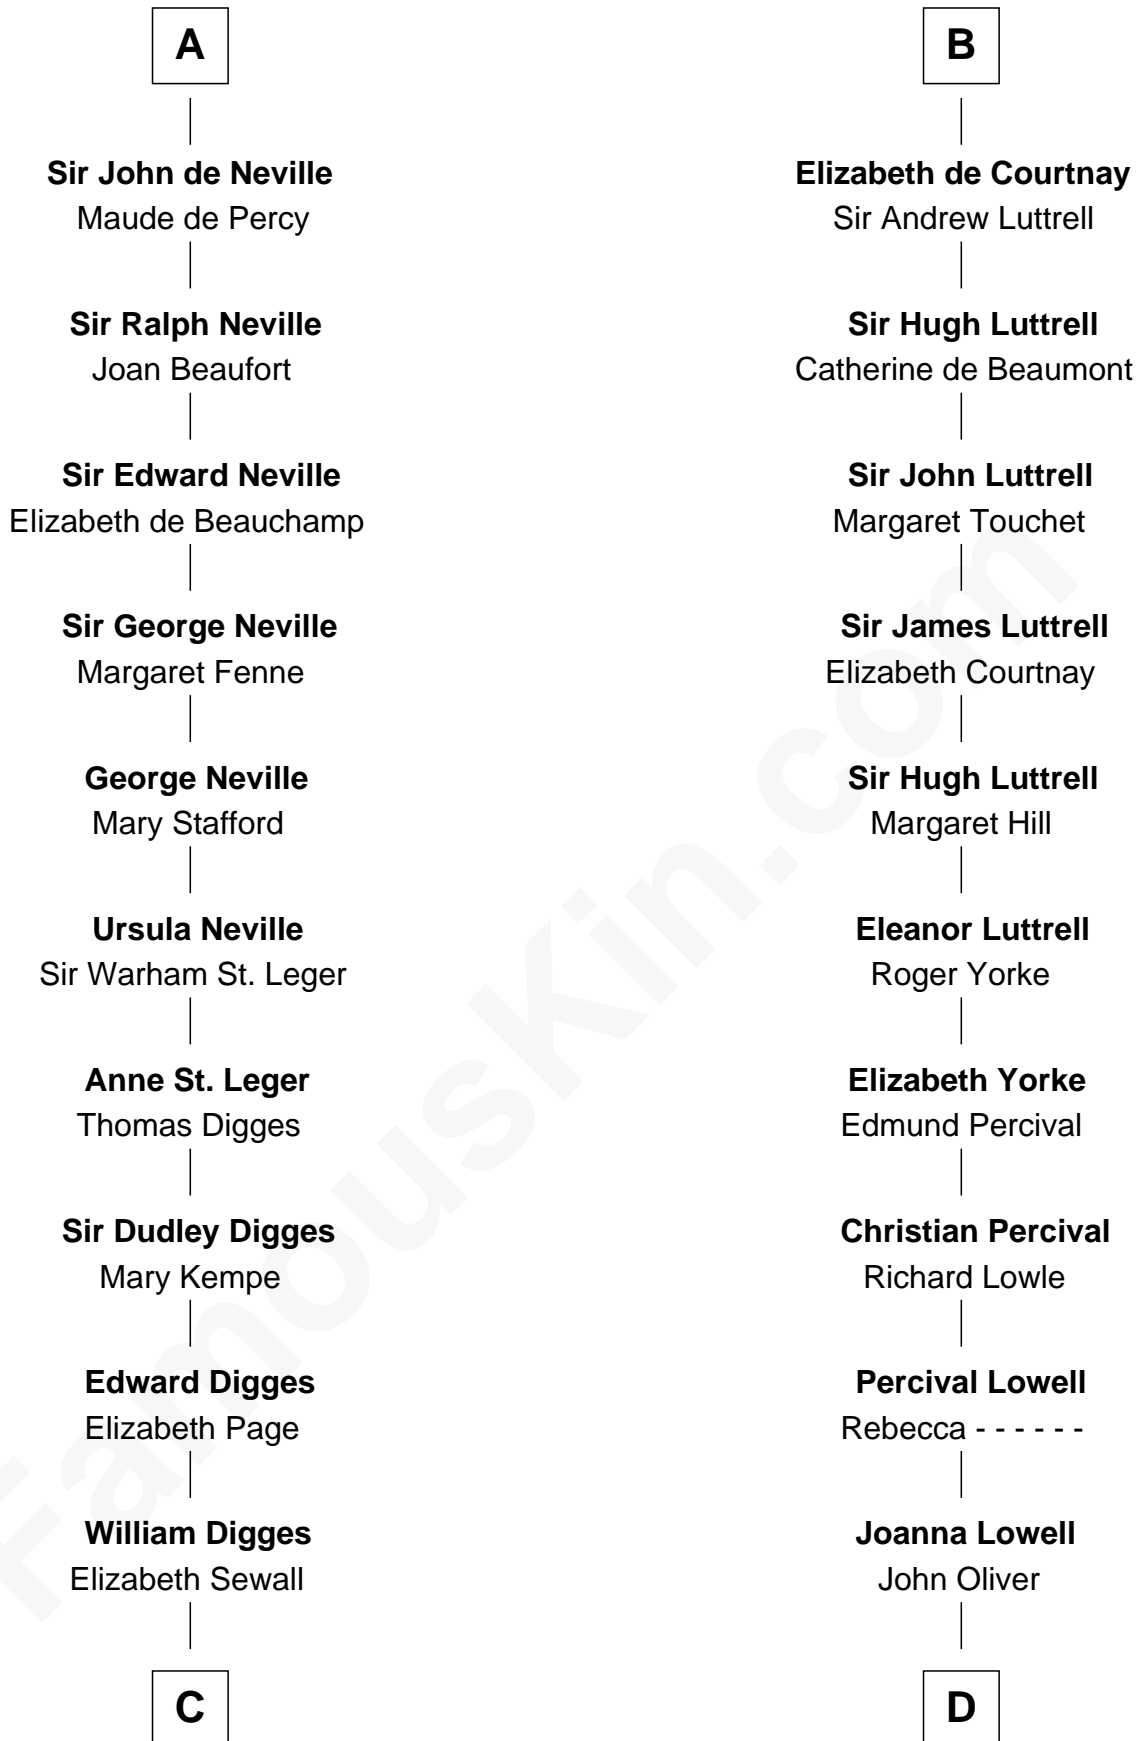

## Relationship Chart of

### John Carroll

Founder of Georgetown University

19th cousin 1 time removed of

### General William Whipple

Signer of the Declaration of Independence

**C**

**Anne Digges**

Henry Darnall

**Eleanor Darnall**

Daniel Carroll

**John Carroll**