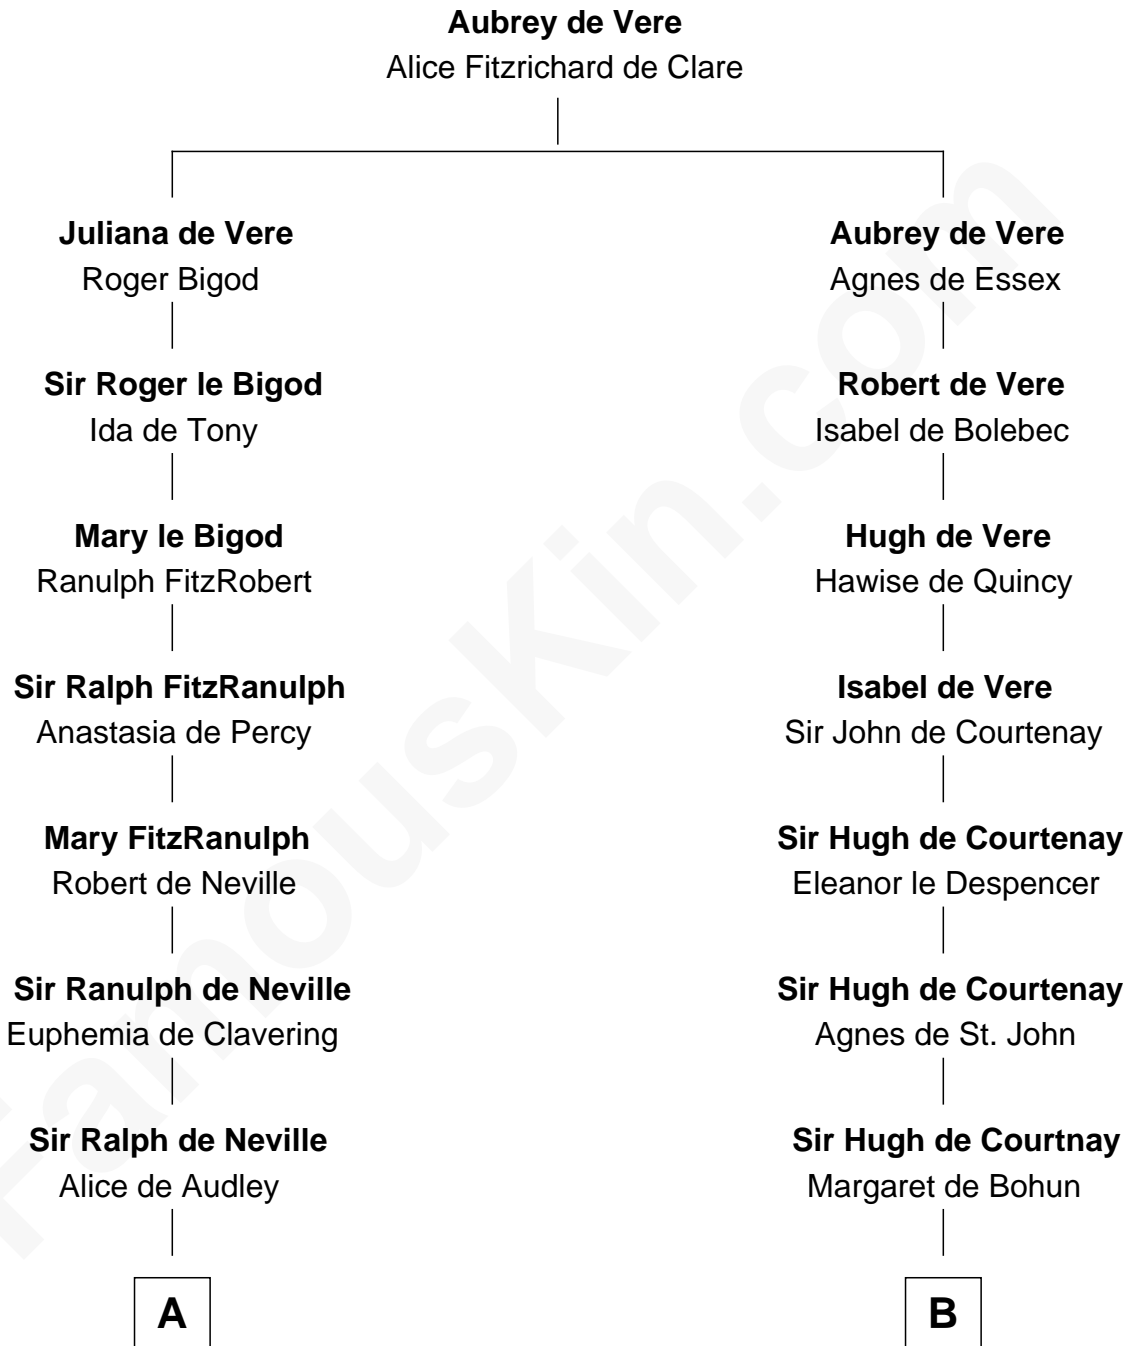

FamousKin.com

Relationship Chart of

John Carroll

Founder of Georgetown University

19th cousin 1 time removed of

General William Whipple

Signer of the Declaration of Independence