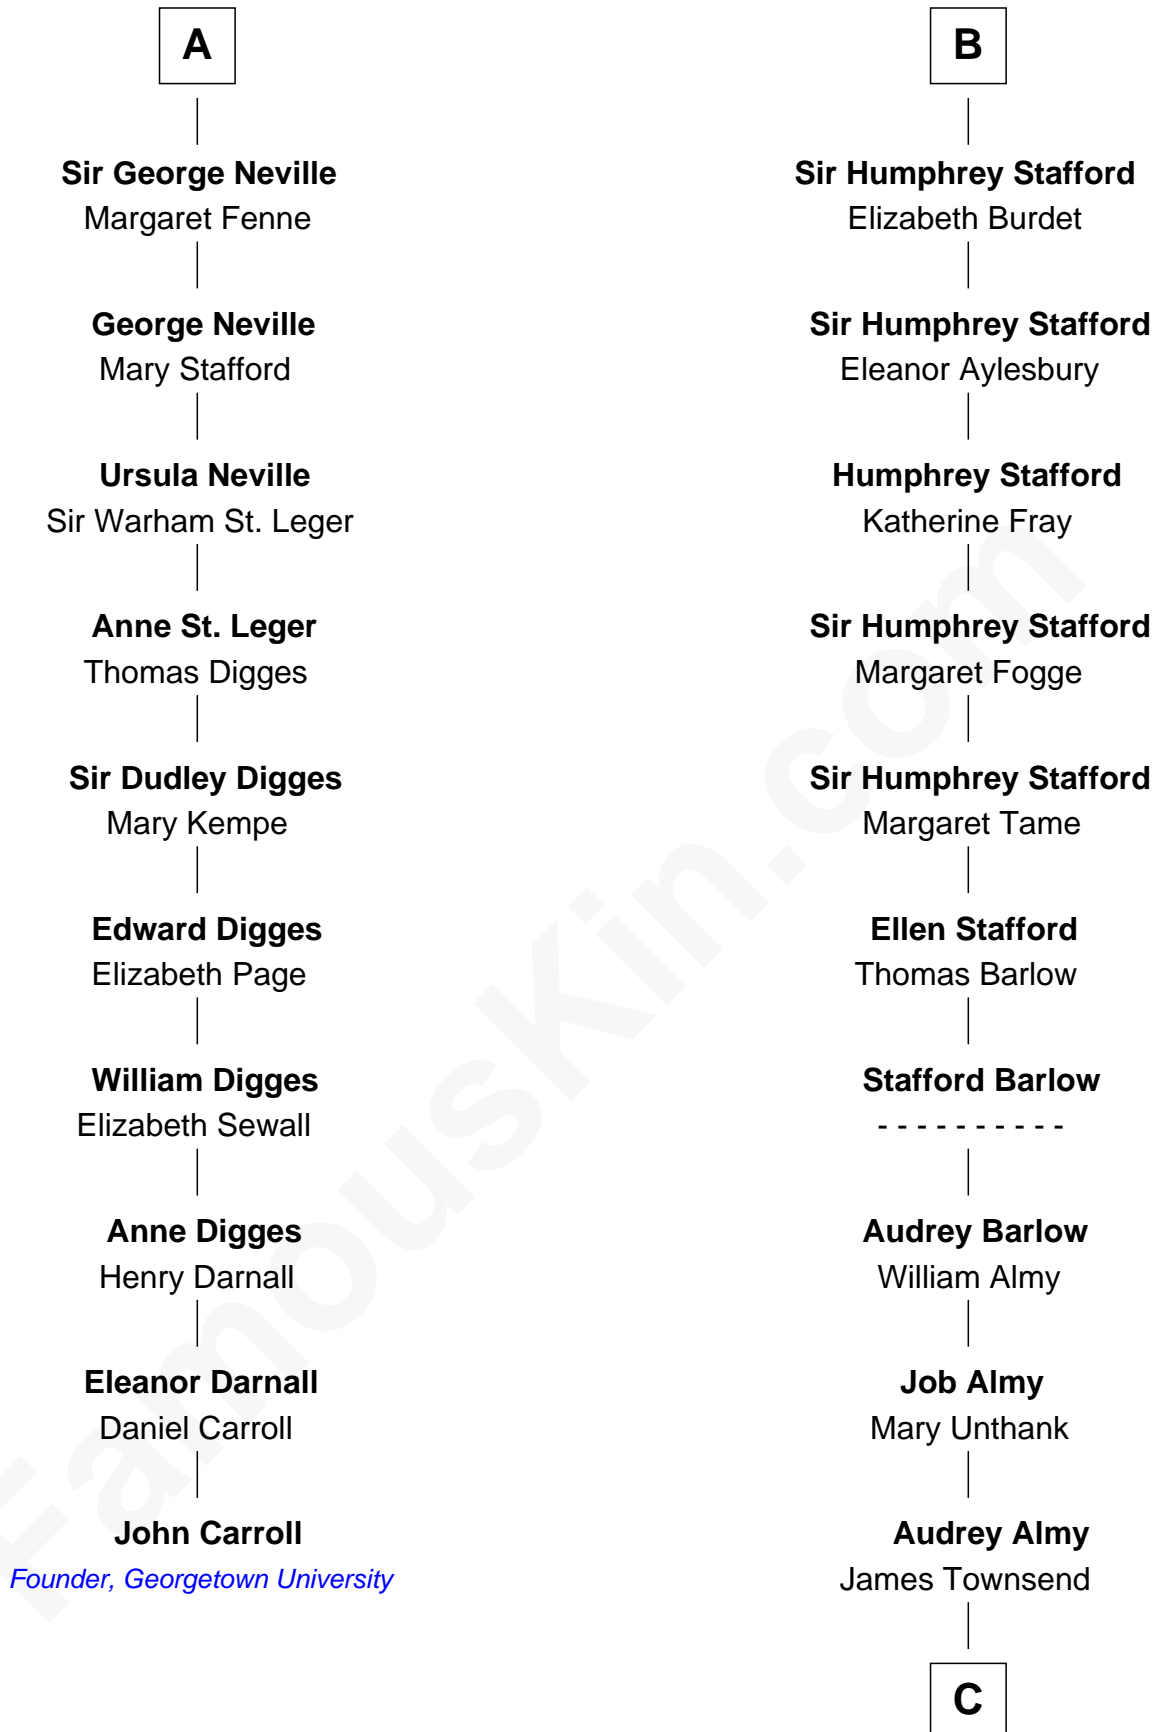

FamousKin.com

Relationship Chart of

John Carroll

Founder of Georgetown University

16th cousin 3 times removed of

Robert Townsend

Member of the Culper Spy Ring during the American Revolution

Sir William Longespee

Ela of Salisbury

C

—
Jacob Townsend

Phoebe Seaman

—
Samuel Townsend

Sarah Stoddard

—
Robert Townsend

Spy known as "Culper Jr."

FamousKin.com