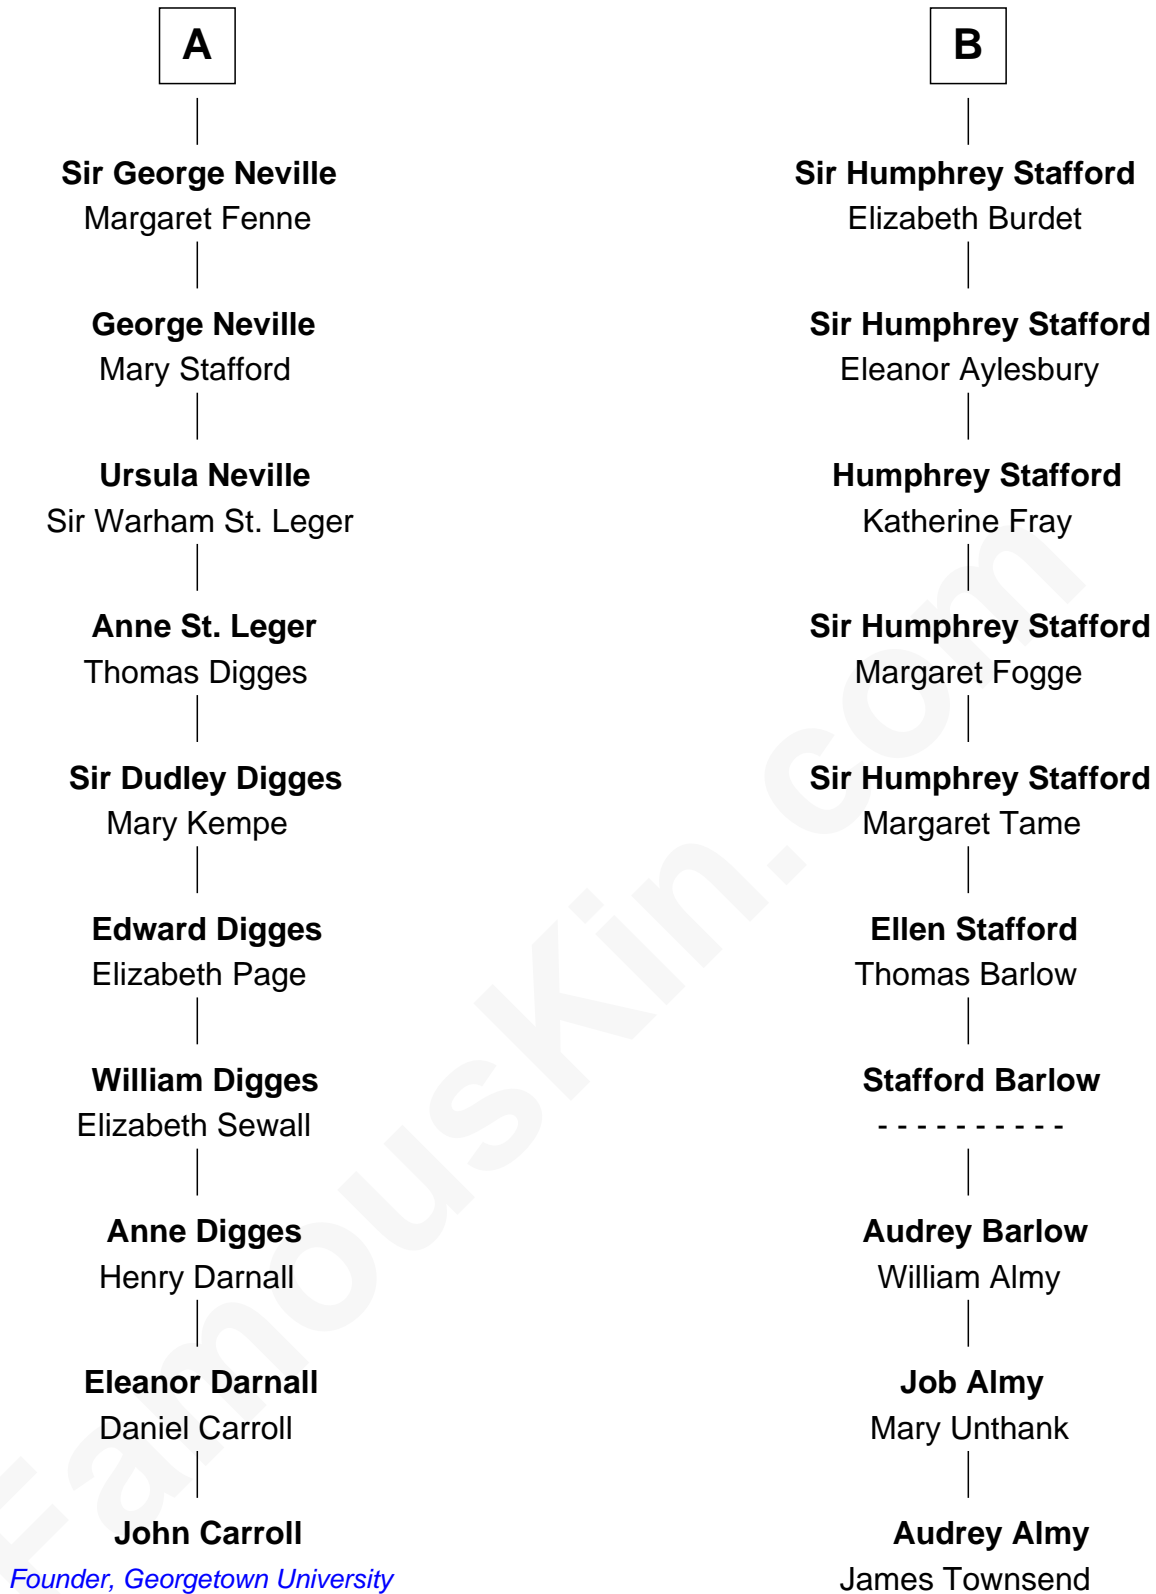

## Relationship Chart of

### John Carroll

Founder of Georgetown University

16th cousin 3 times removed of

**Robert Townsend**

Member of the Culper Spy Ring during the American Revolution

**C**

—  
**Jacob Townsend**

Phoebe Seaman

—  
**Samuel Townsend**

Sarah Stoddard

—  
**Robert Townsend**

*Spy known as "Culper Jr."*

FamousKin.com