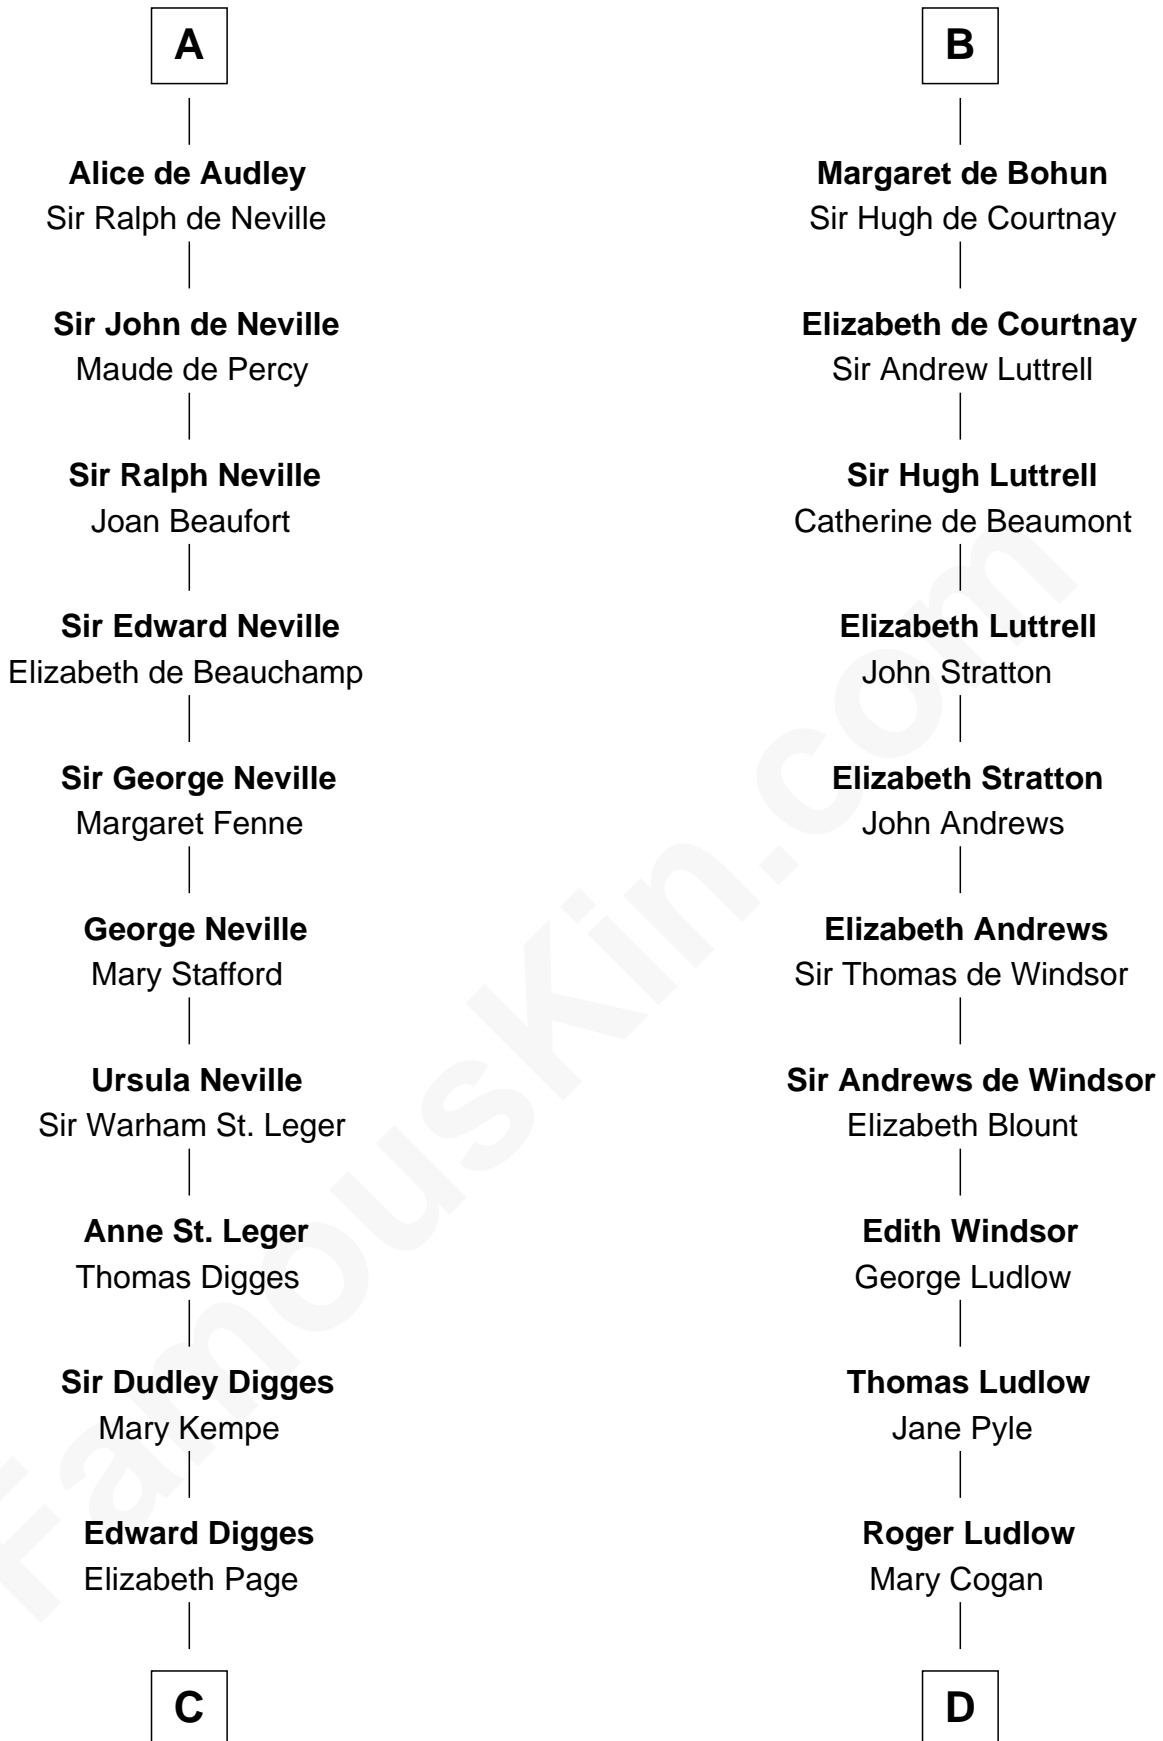

FamousKin.com Relationship Chart of

John Carroll

Founder of Georgetown University

20th cousin of

Caleb Brewster

Member of the Culper Spy Ring during the American Revolution

William the Conqueror

Matilda of Flanders

Maud of Scotland

Maud of England

Geoffrey Plantagenet

Henry II, King of England

Eleanor of Aquitaine

John, King of England

Isabelle of Angoulême

Henry III, King of England

Eleanor of Provence

Edward I, King of England

Eleanor of Castile

Elizabeth Plantagenet

Humphrey de Bohun

B

C

William Digges
Elizabeth Sewall

Anne Digges
Henry Darnall

Eleanor Darnall
Daniel Carroll

John Carroll
Founder, Georgetown University

D

Sarah Ludlow
Rev. Nathaniel Brewster

Daniel Brewster
Anna Jayne

Benjamin Brewster
Sarah Biggs

Caleb Brewster
Member of the Culper Spy Ring