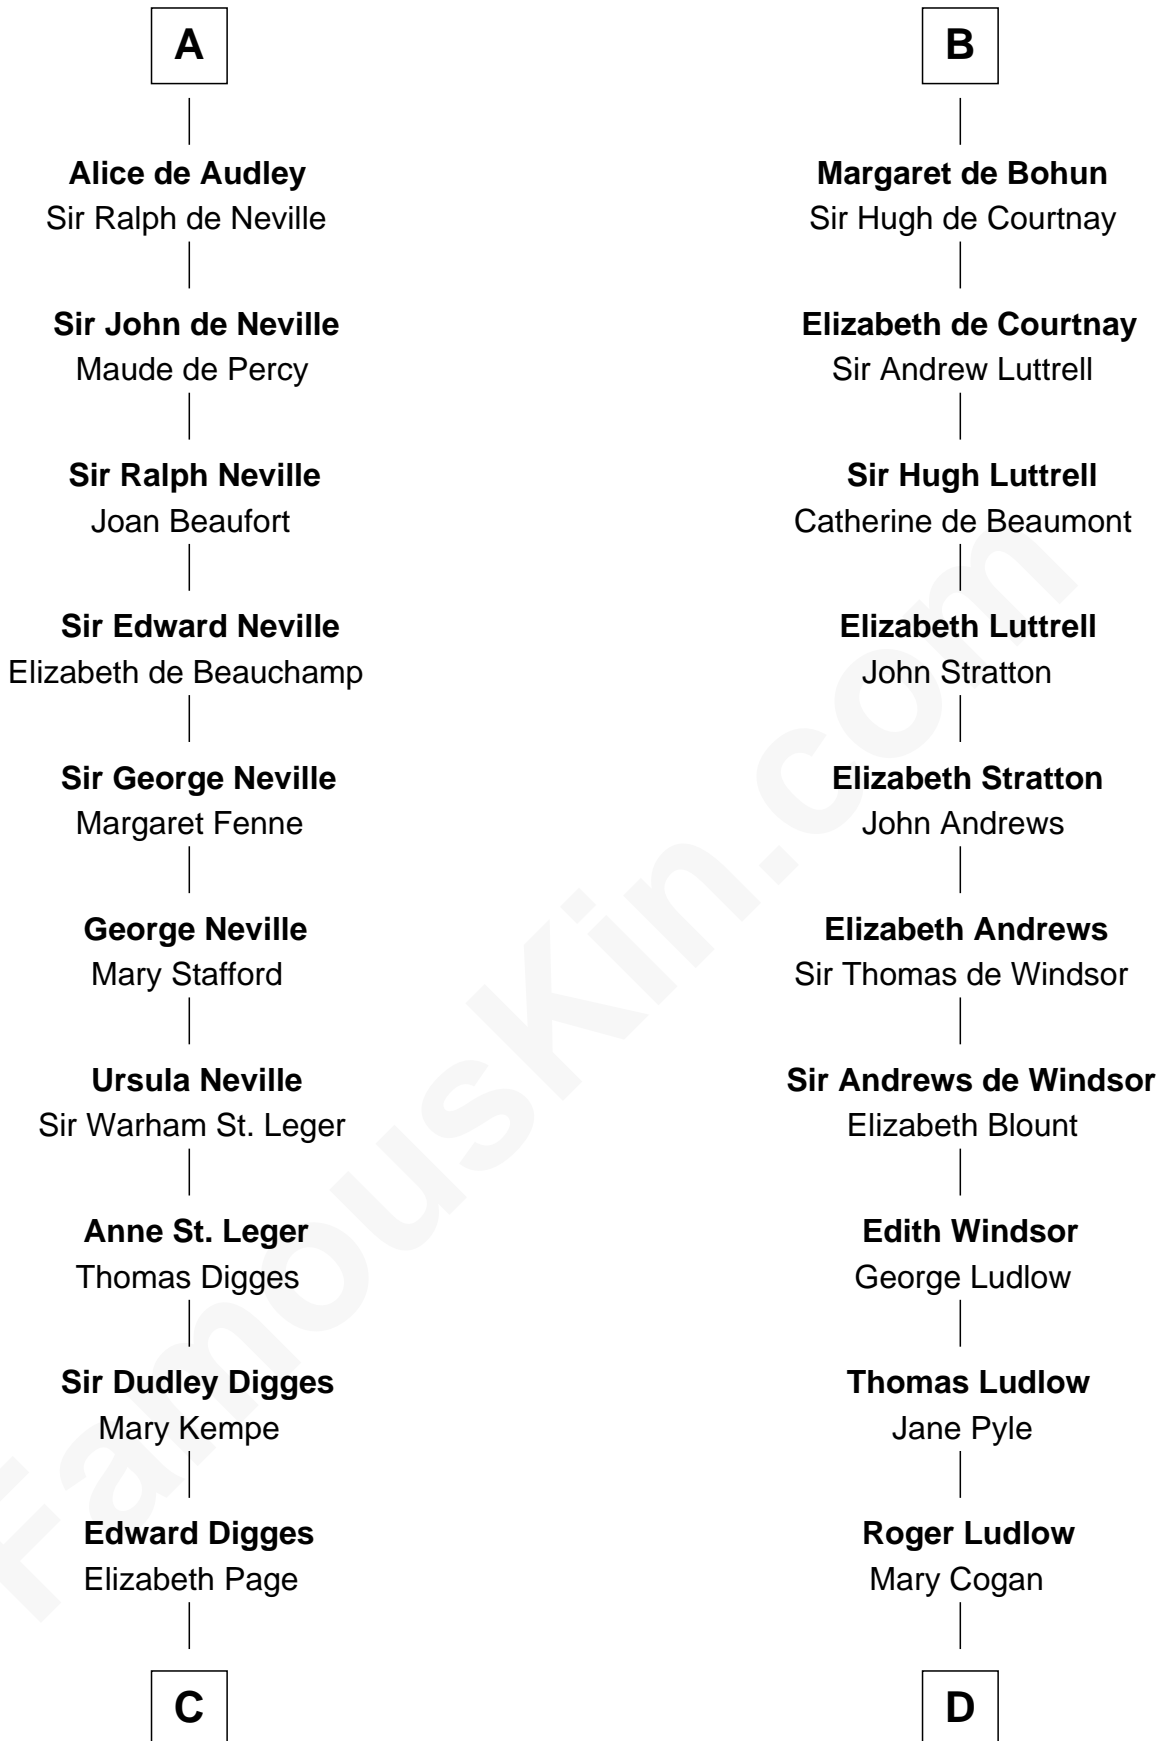

# FamousKin.com Relationship Chart of

**John Carroll**

*Founder of Georgetown University*

20th cousin of

**Caleb Brewster**

*Member of the Culper Spy Ring during the American Revolution*

**Malcolm III of Scotland**

**William Longespee**  
Idoine de Camville

**Ela Longespee**  
Sir James de Audley

**Sir Hugh I de Audley**  
Iseult de Mortimer

**A**

**Maud of Scotland**  
Henry I, King of England

**Maud of England**  
Geoffrey Plantagenet

**Henry II, King of England**  
Eleanor of Aquitaine

**John, King of England**  
Isabelle of Angoulême

**Henry III, King of England**  
Eleanor of Provence

**Edward I, King of England**  
Eleanor of Castile

**Elizabeth Plantagenet**  
Humphrey de Bohun

**B**

**C**

**William Digges**  
Elizabeth Sewall

**Anne Digges**  
Henry Darnall

**Eleanor Darnall**  
Daniel Carroll

**John Carroll**  
*Founder, Georgetown University*