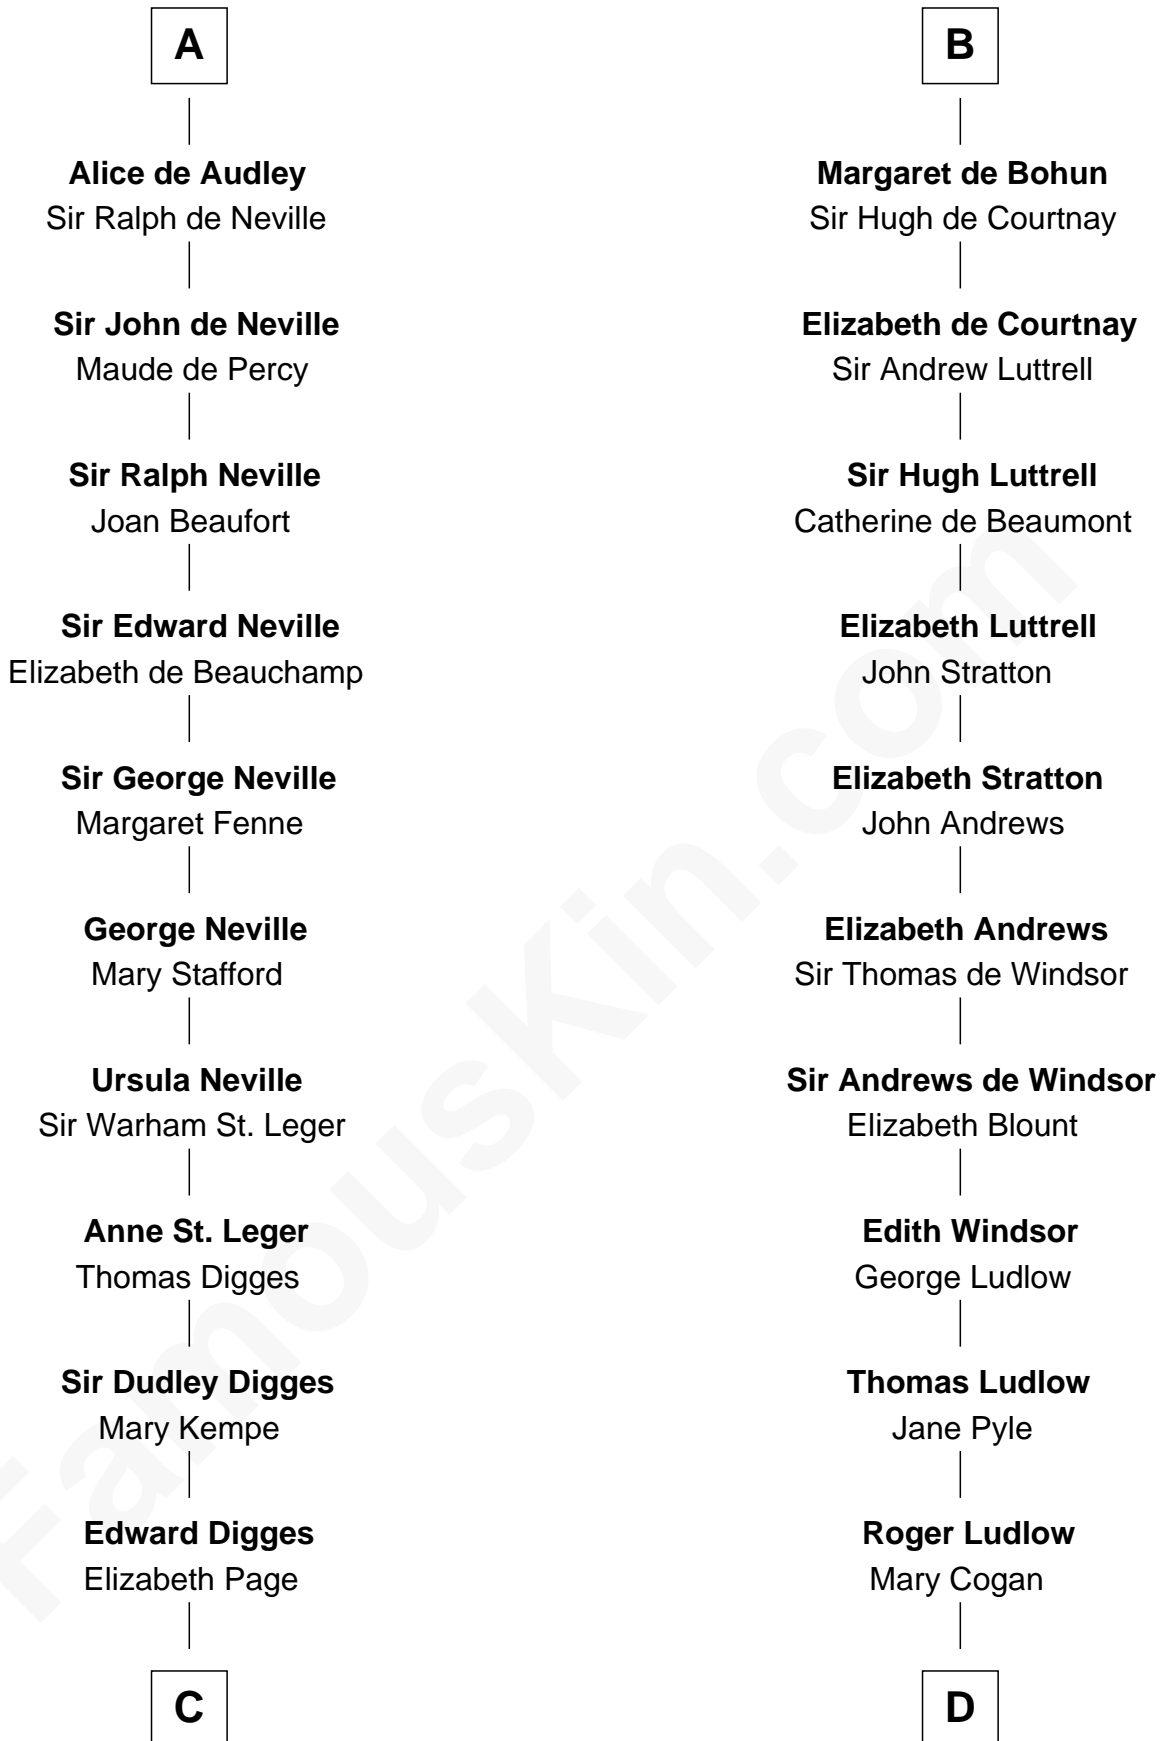

# FamousKin.com Relationship Chart of

**John Carroll**

*Founder of Georgetown University*

20th cousin of

**Caleb Brewster**

*Member of the Culper Spy Ring during the American Revolution*

**Mitchertach O'Toole**

Cacht Inion Loigsig O'Morda

**C**

**William Digges**  
Elizabeth Sewall

**Anne Digges**  
Henry Darnall

**Eleanor Darnall**  
Daniel Carroll

**John Carroll**  
*Founder, Georgetown University*

**D**

**Sarah Ludlow**  
Rev. Nathaniel Brewster

**Daniel Brewster**  
Anna Jayne

**Benjamin Brewster**  
Sarah Biggs

**Caleb Brewster**  
*Member of the Culper Spy Ring*

FamousKin.com