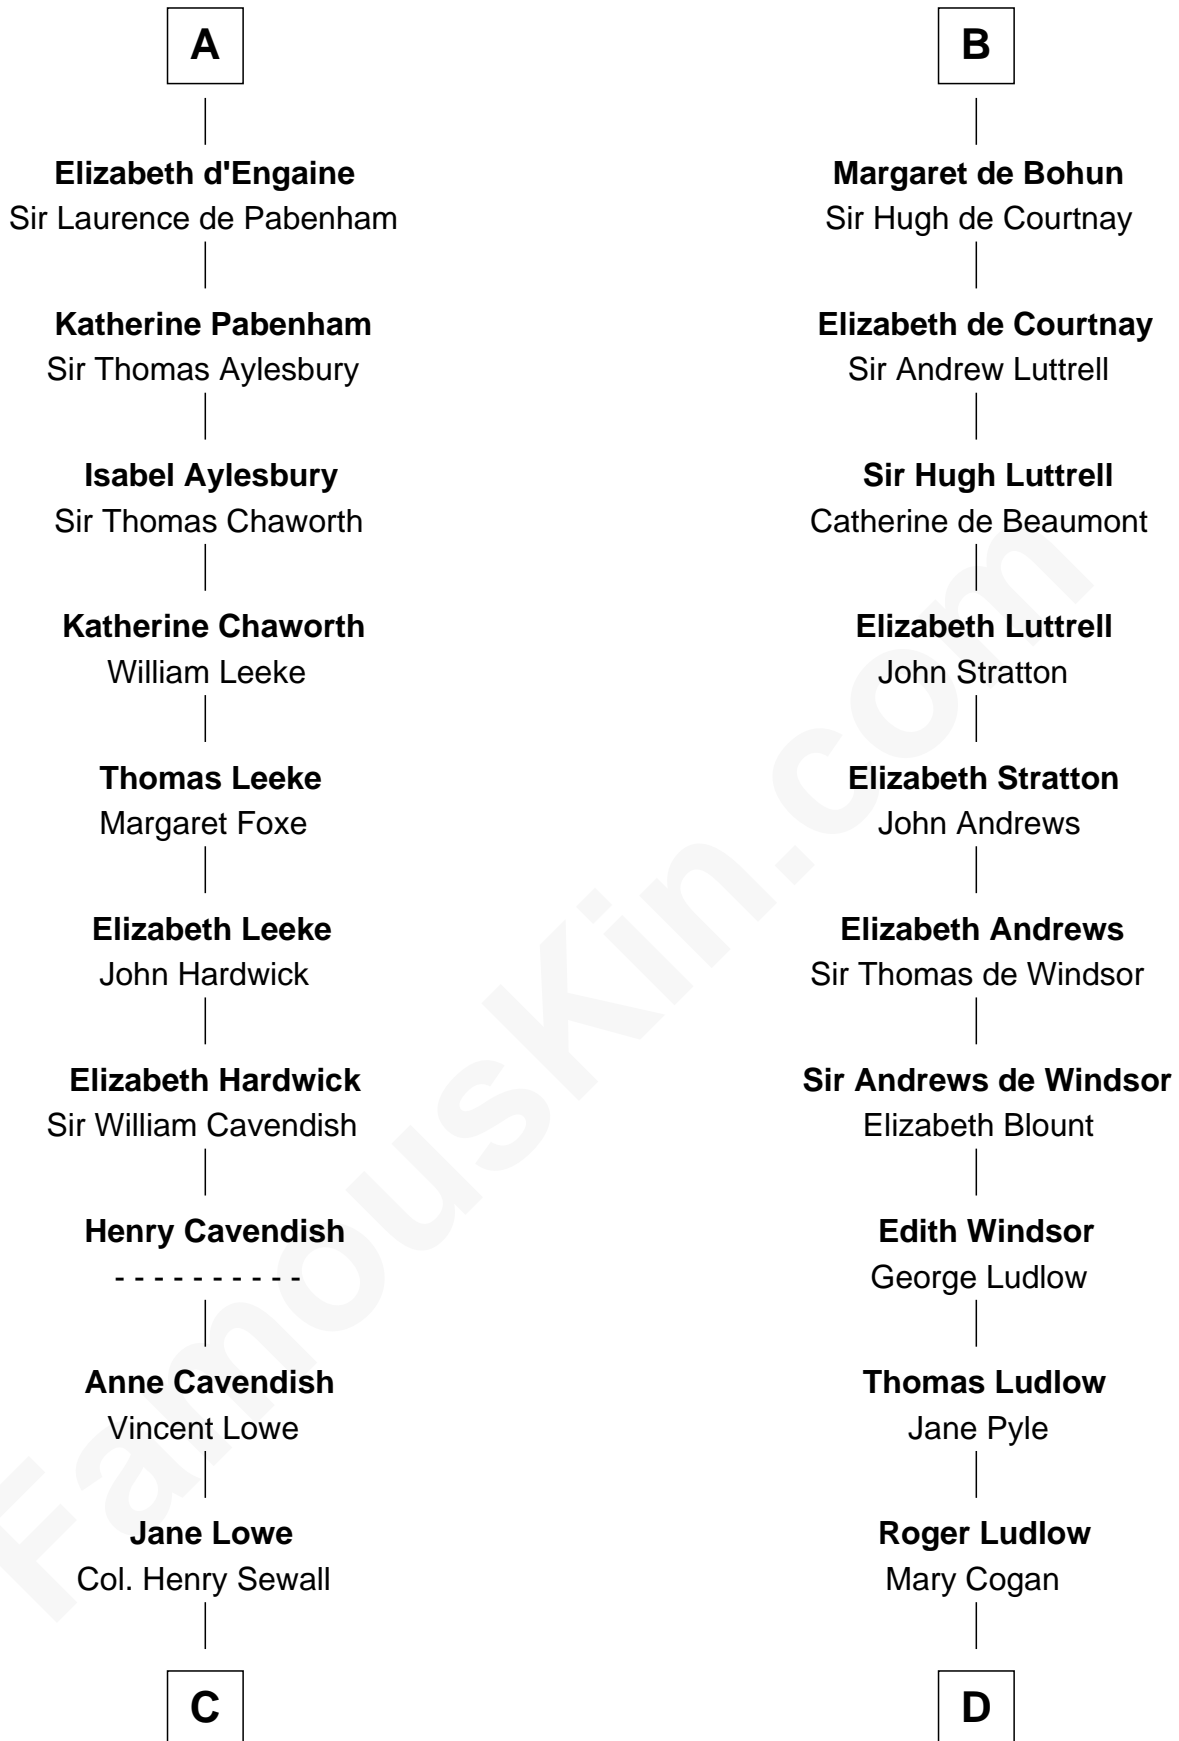

FamousKin.com Relationship Chart of

John Carroll

Founder of Georgetown University

20th cousin of

Caleb Brewster

Member of the Culper Spy Ring during the American Revolution

C

Elizabeth Sewall

William Digges

Anne Digges

Henry Darnall

Eleanor Darnall

Daniel Carroll

John Carroll

Founder, Georgetown University

D

Sarah Ludlow

Rev. Nathaniel Brewster

Daniel Brewster

Anna Jayne

Benjamin Brewster

Sarah Biggs

Caleb Brewster

Member of the Culper Spy Ring