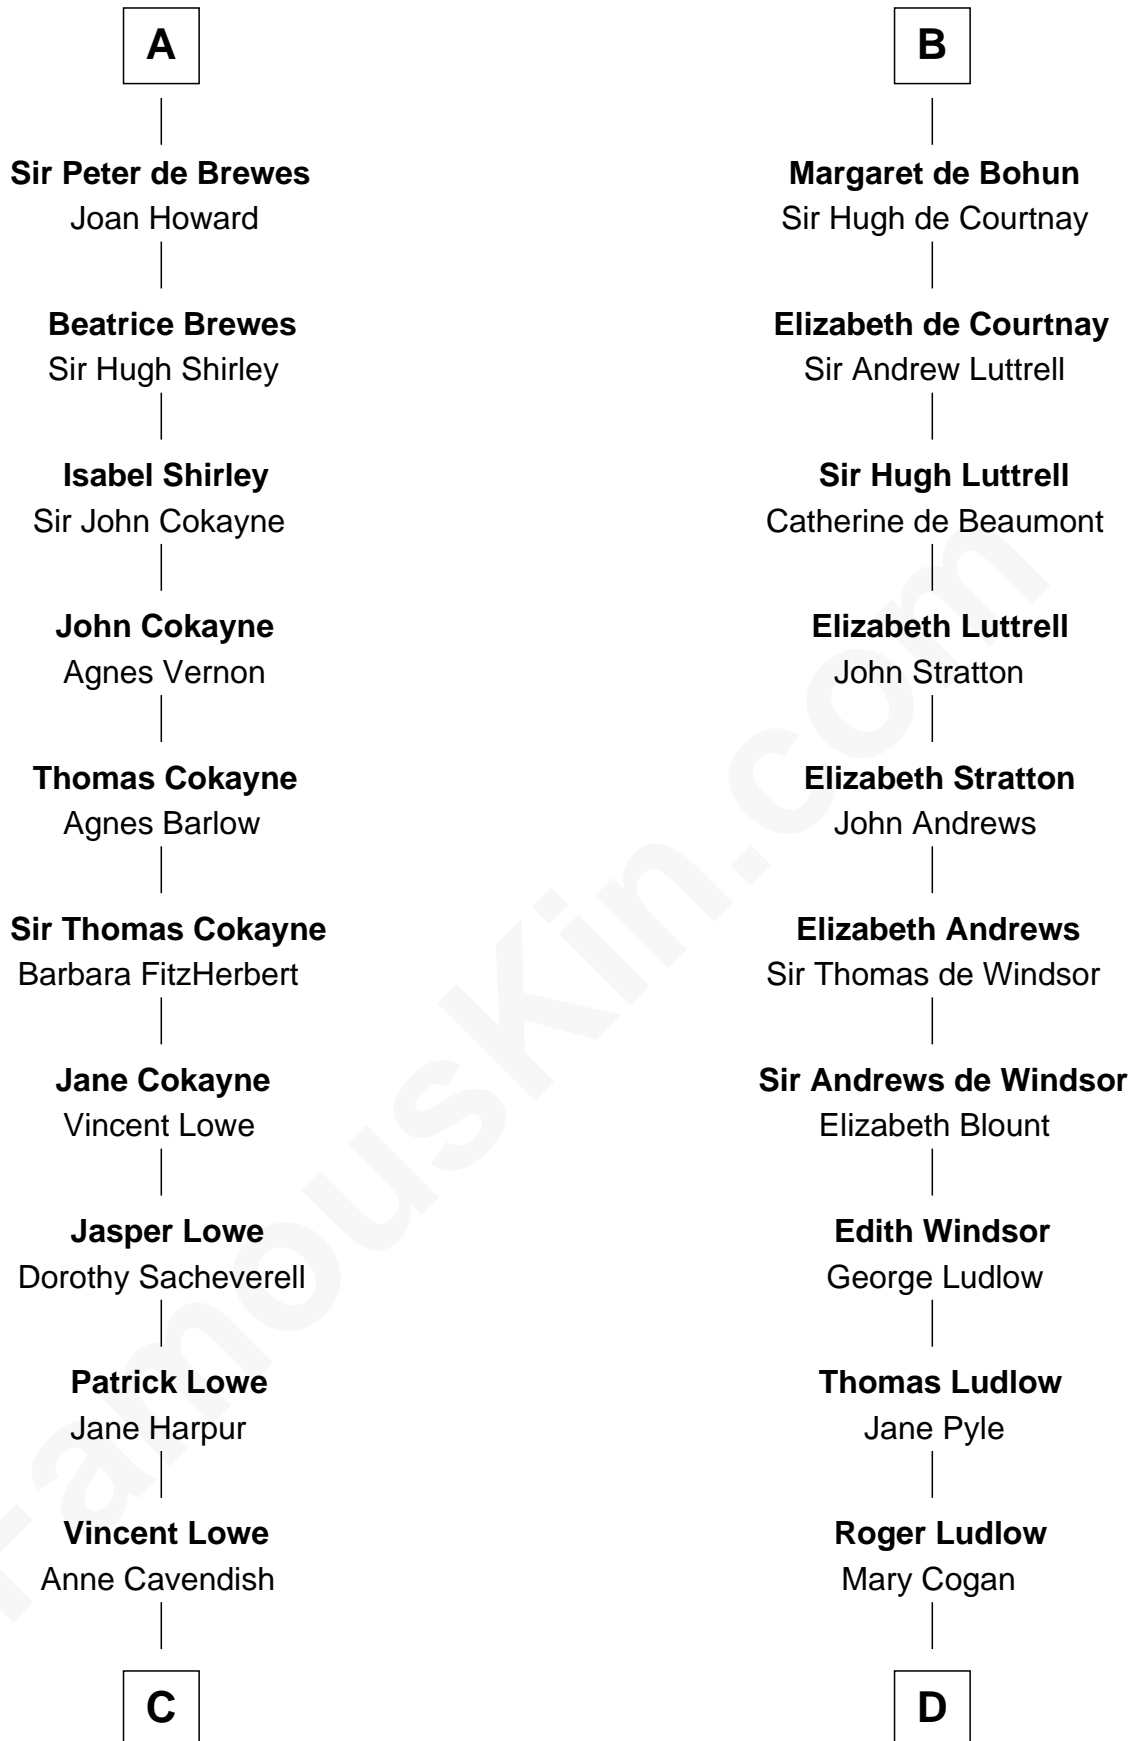

FamousKin.com

Relationship Chart of

John Carroll

Founder of Georgetown University

20th cousin 1 time removed of

Caleb Brewster

Member of the Culper Spy Ring during the American Revolution

C

Jane Lowe

Col. Henry Sewall

Elizabeth Sewall

William Digges

Anne Digges

Henry Darnall

Eleanor Darnall

Daniel Carroll

John Carroll

Founder, Georgetown University

D

Sarah Ludlow

Rev. Nathaniel Brewster

Daniel Brewster

Anna Jayne

Benjamin Brewster

Sarah Biggs

Caleb Brewster

Member of the Culper Spy Ring