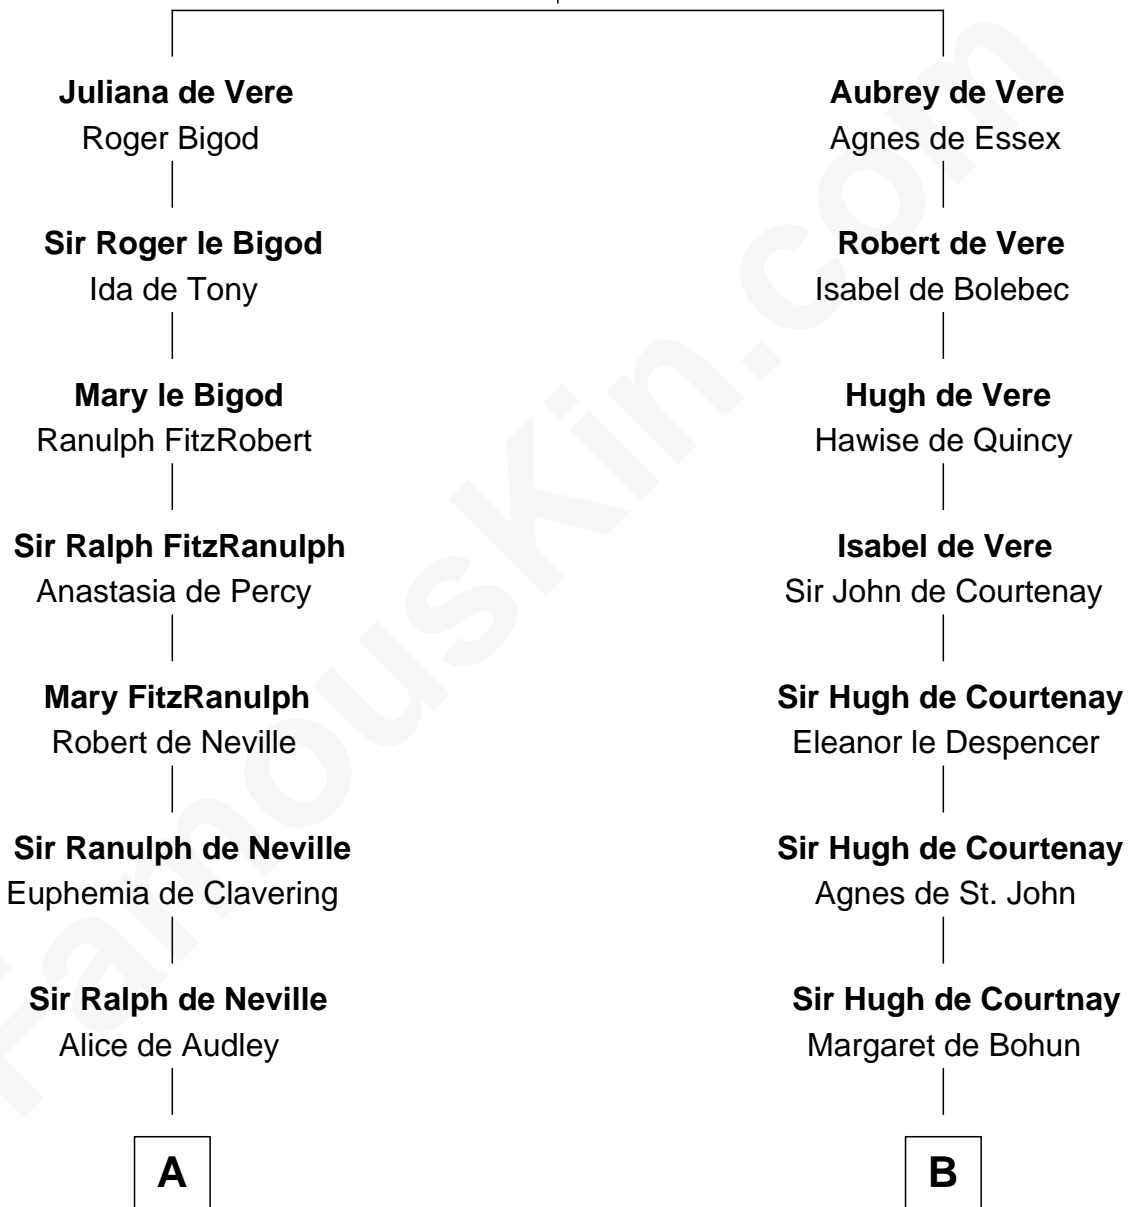

# FamousKin.com Relationship Chart of

**John Carroll**

*Founder of Georgetown University*

19th cousin of

**Caleb Brewster**

*Member of the Culper Spy Ring during the American Revolution*

**Aubrey de Vere**  
Alice Fitzrichard de Clare

**C**

**Anne Digges**  
Henry Darnall

**Eleanor Darnall**  
Daniel Carroll

**John Carroll**

*Founder, Georgetown University*

**D**

**Daniel Brewster**  
Anna Jayne

**Benjamin Brewster**  
Sarah Biggs

**Caleb Brewster**

*Member of the Culper Spy Ring*

FamousKin.com