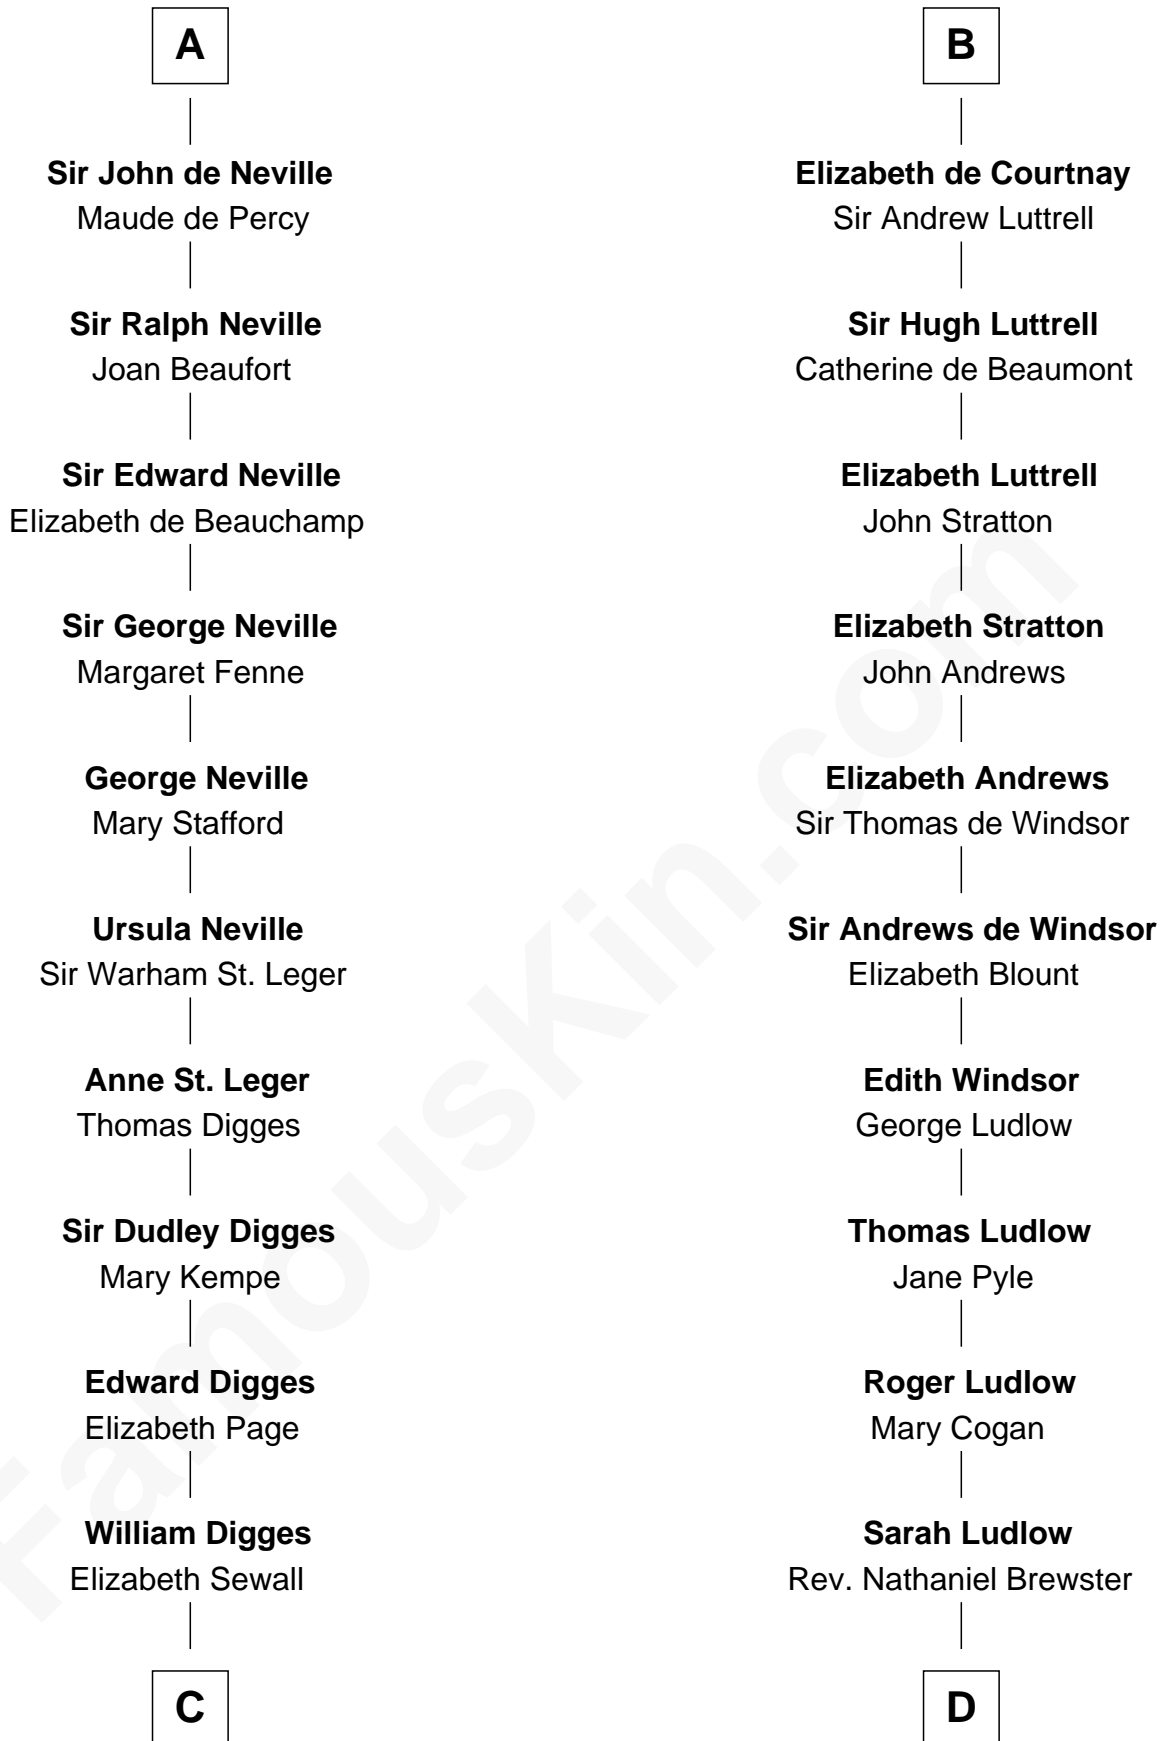

# FamousKin.com Relationship Chart of

**John Carroll**

*Founder of Georgetown University*

19th cousin of

**Caleb Brewster**

*Member of the Culper Spy Ring during the American Revolution*

**Aubrey de Vere**  
Alice Fitzrichard de Clare

**C**

**Anne Digges**  
Henry Darnall

**Eleanor Darnall**  
Daniel Carroll

**John Carroll**

*Founder, Georgetown University*

**D**

**Daniel Brewster**  
Anna Jayne

**Benjamin Brewster**  
Sarah Biggs

**Caleb Brewster**

*Member of the Culper Spy Ring*

FamousKin.com