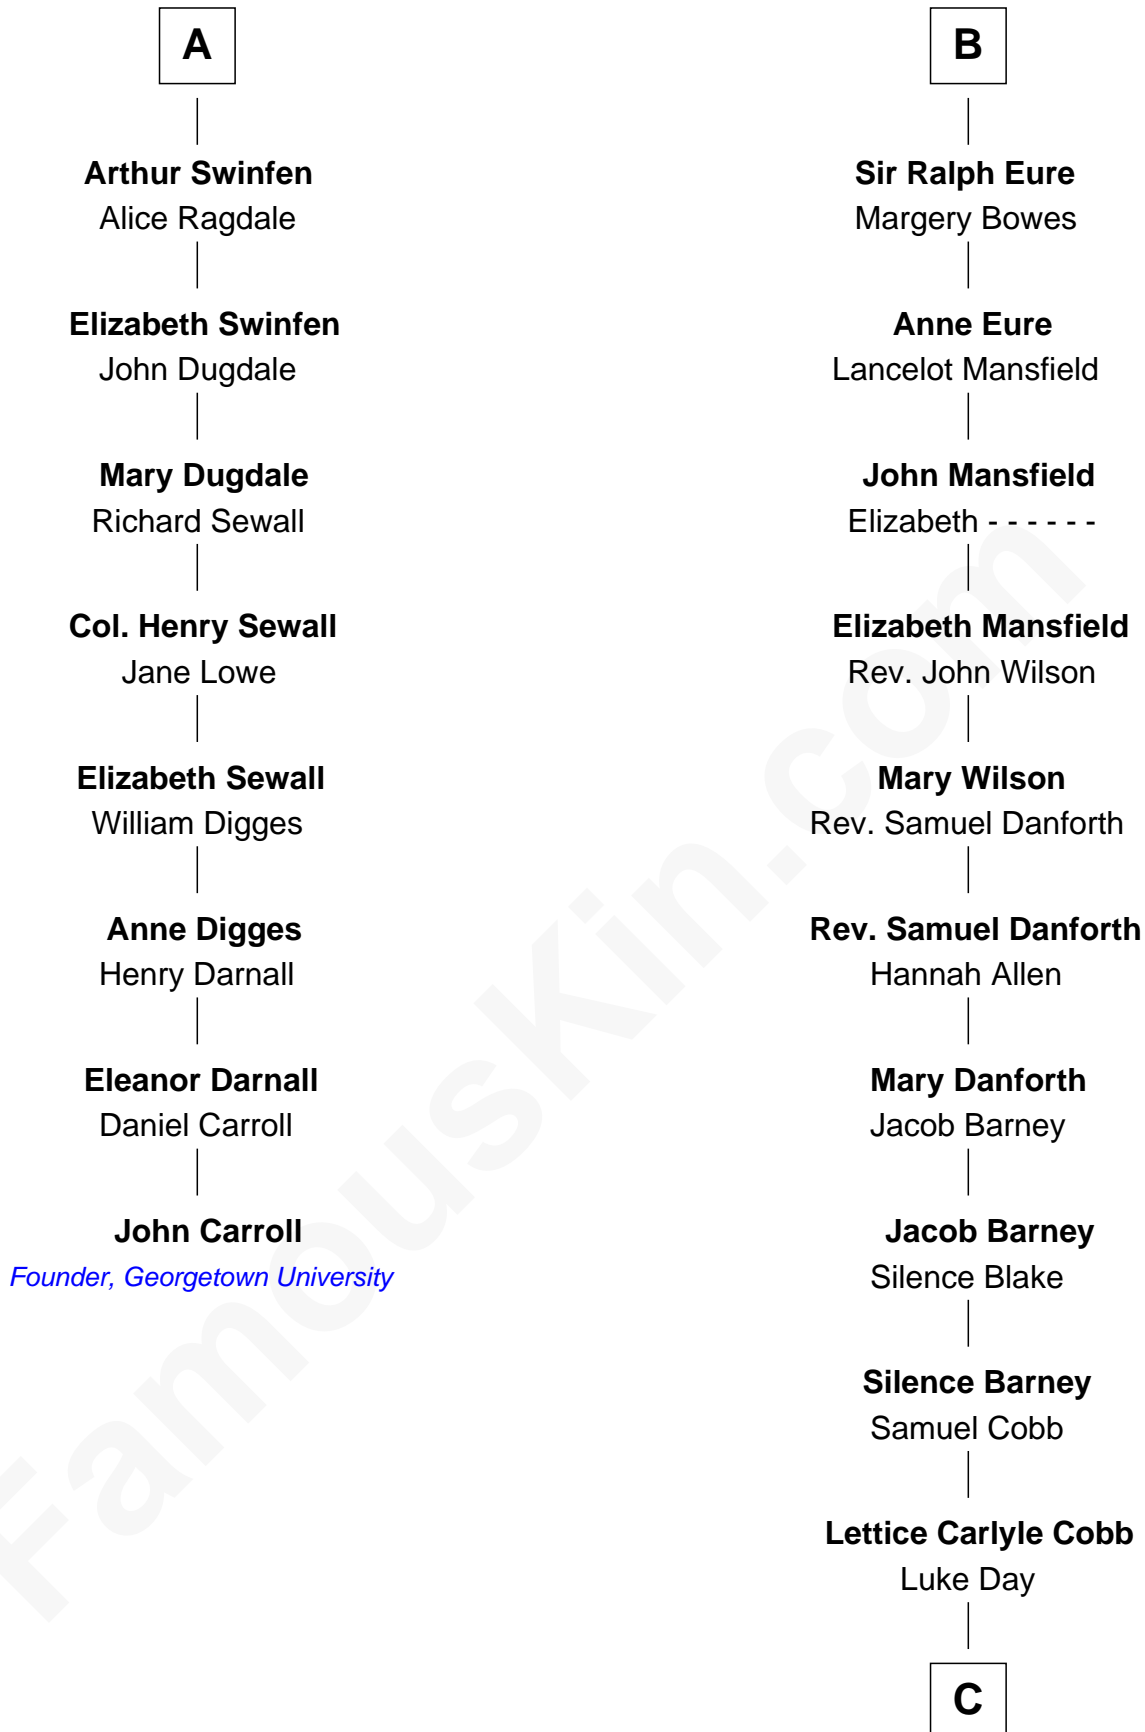

FamousKin.com
Relationship Chart of
John Carroll

Founder of Georgetown University

14th cousin 6 times removed of

Sandra Day O'Connor

First Female U.S. Supreme Court Justice

C

—
Hollis Day

Eliza L. Flanders

—
Henry Clay Day

Alice Edith Hilton

—
Henry R. Day

Ada Mae Wilkey

—
Sandra Day O'Connor

U.S. Supreme Court Justice

FamousKin.com