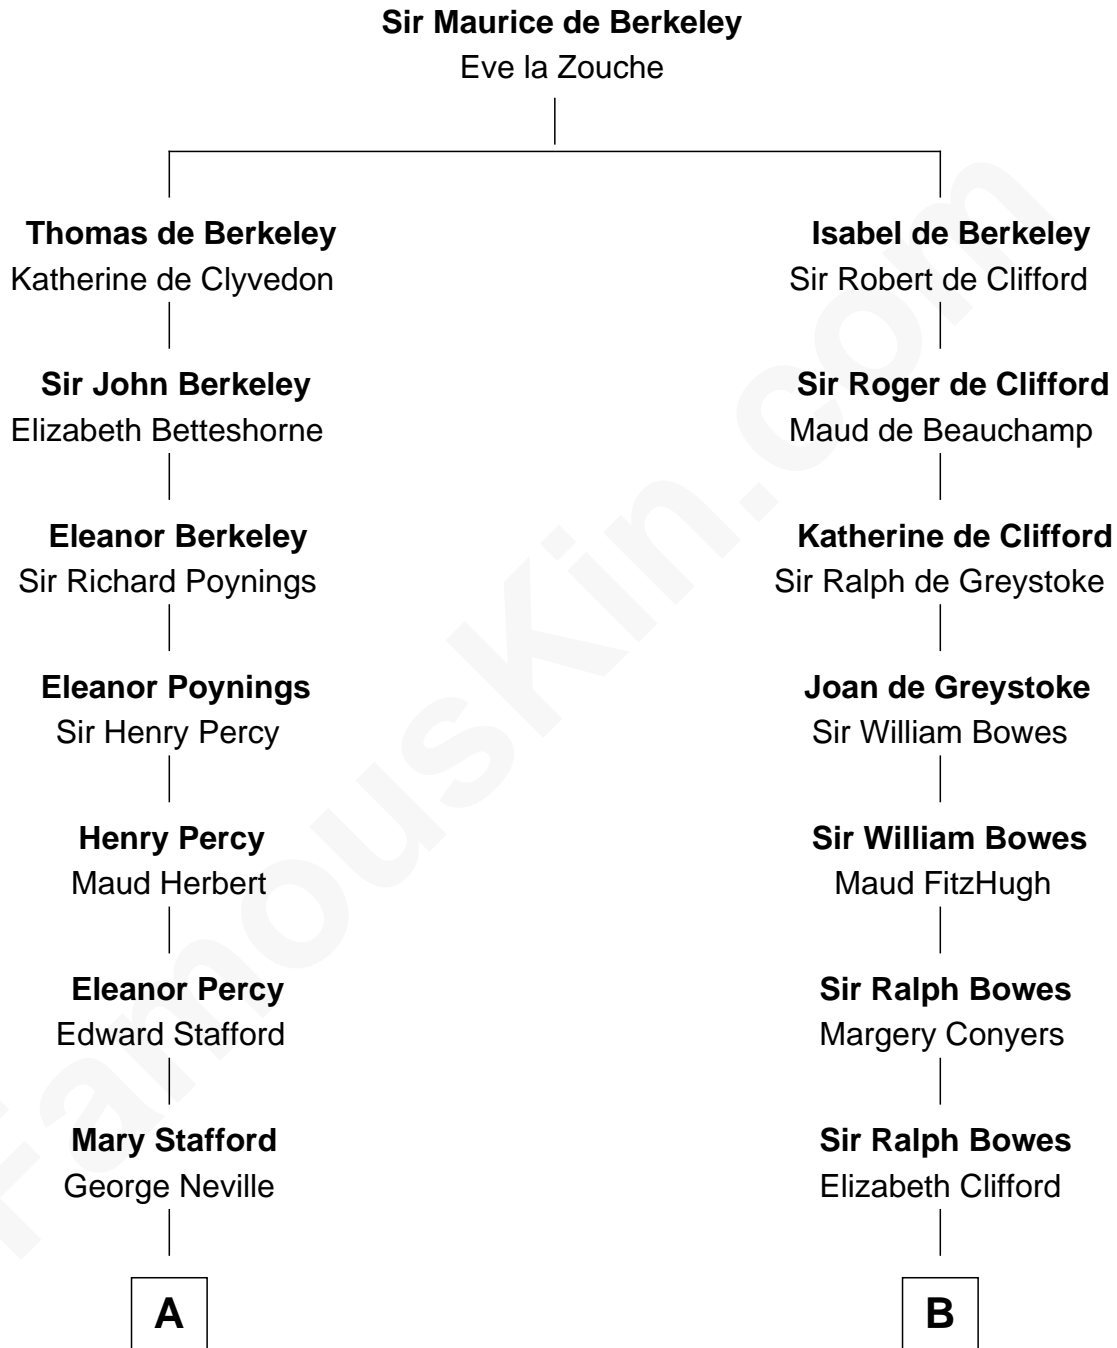

## Relationship Chart of

### John Carroll

*Founder of Georgetown University*

14th cousin 6 times removed of

**Sandra Day O'Connor**

*First Female U.S. Supreme Court Justice*

**C**

—  
**Hollis Day**

Eliza L. Flanders

—  
**Henry Clay Day**

Alice Edith Hilton

—  
**Henry R. Day**

Ada Mae Wilkey

—  
**Sandra Day O'Connor**

*U.S. Supreme Court Justice*

FamousKin.com