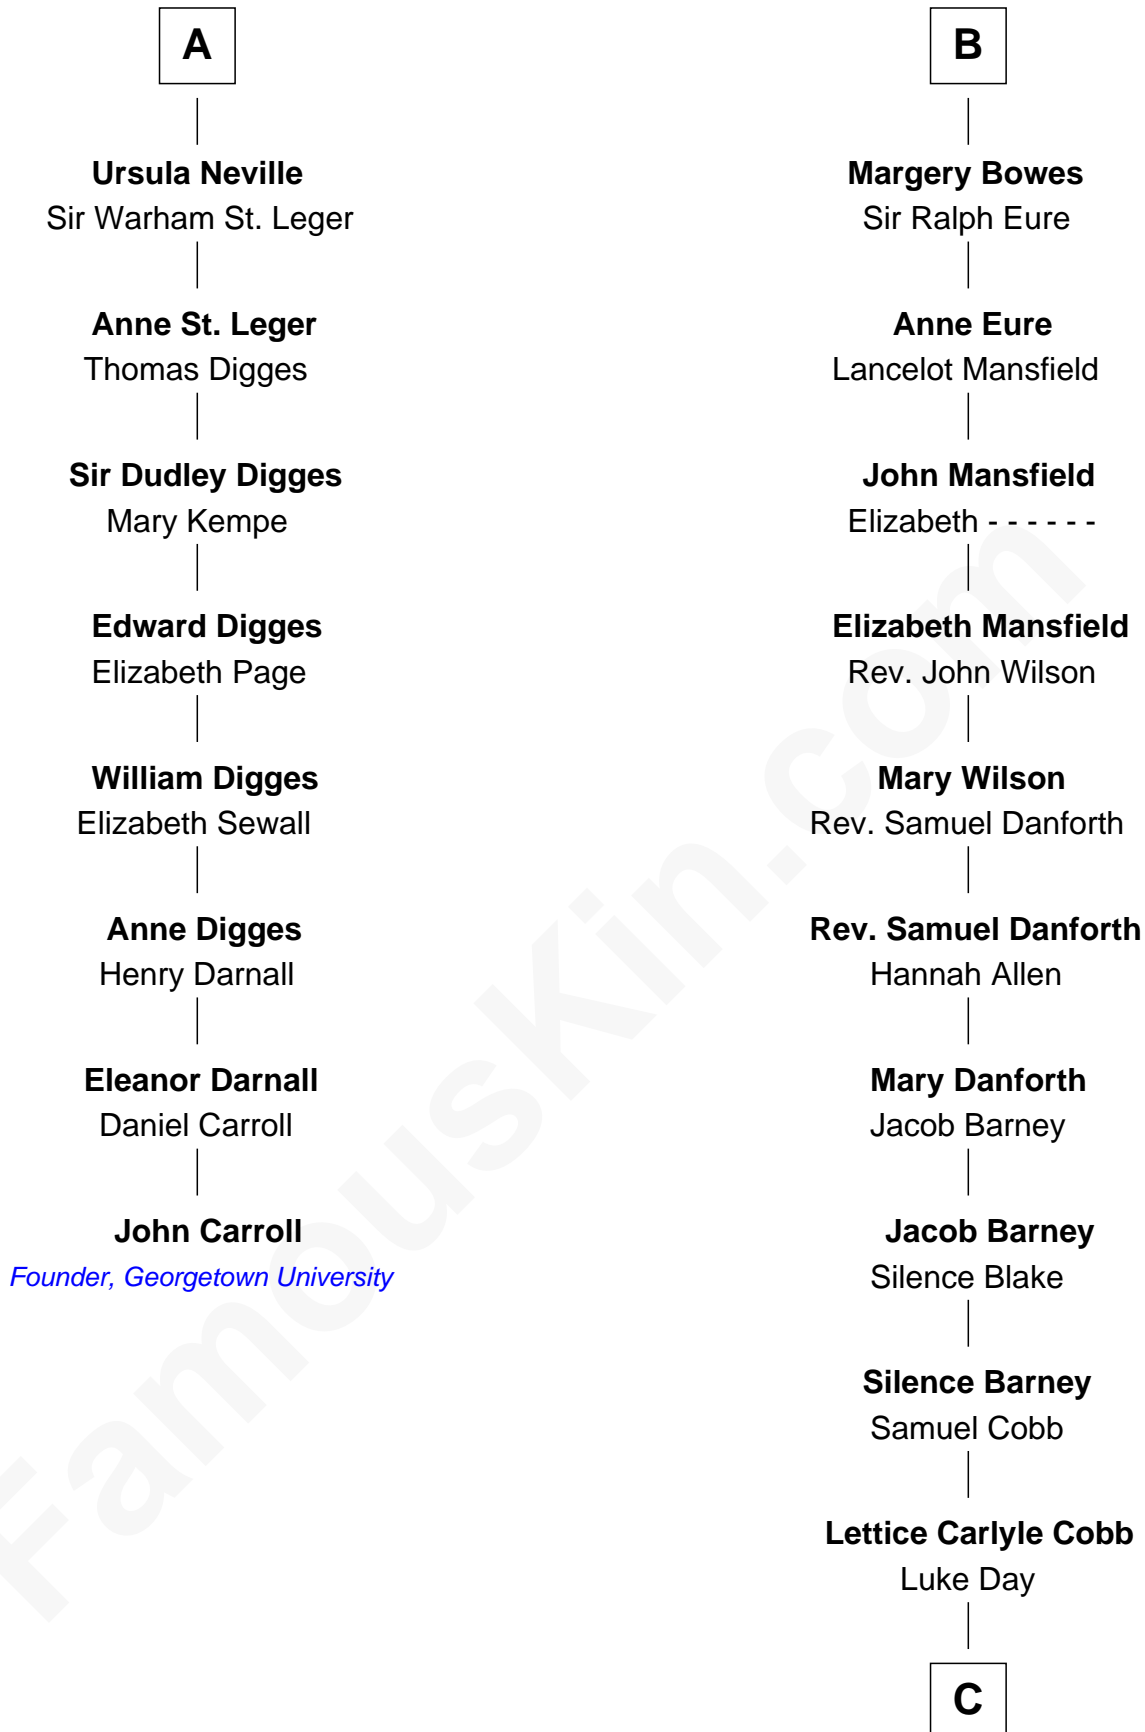

## Relationship Chart of

### John Carroll

*Founder of Georgetown University*

14th cousin 6 times removed of

**Sandra Day O'Connor**

*First Female U.S. Supreme Court Justice*

**C**

—  
**Hollis Day**

Eliza L. Flanders

—  
**Henry Clay Day**

Alice Edith Hilton

—  
**Henry R. Day**

Ada Mae Wilkey

—  
**Sandra Day O'Connor**

*U.S. Supreme Court Justice*

FamousKin.com