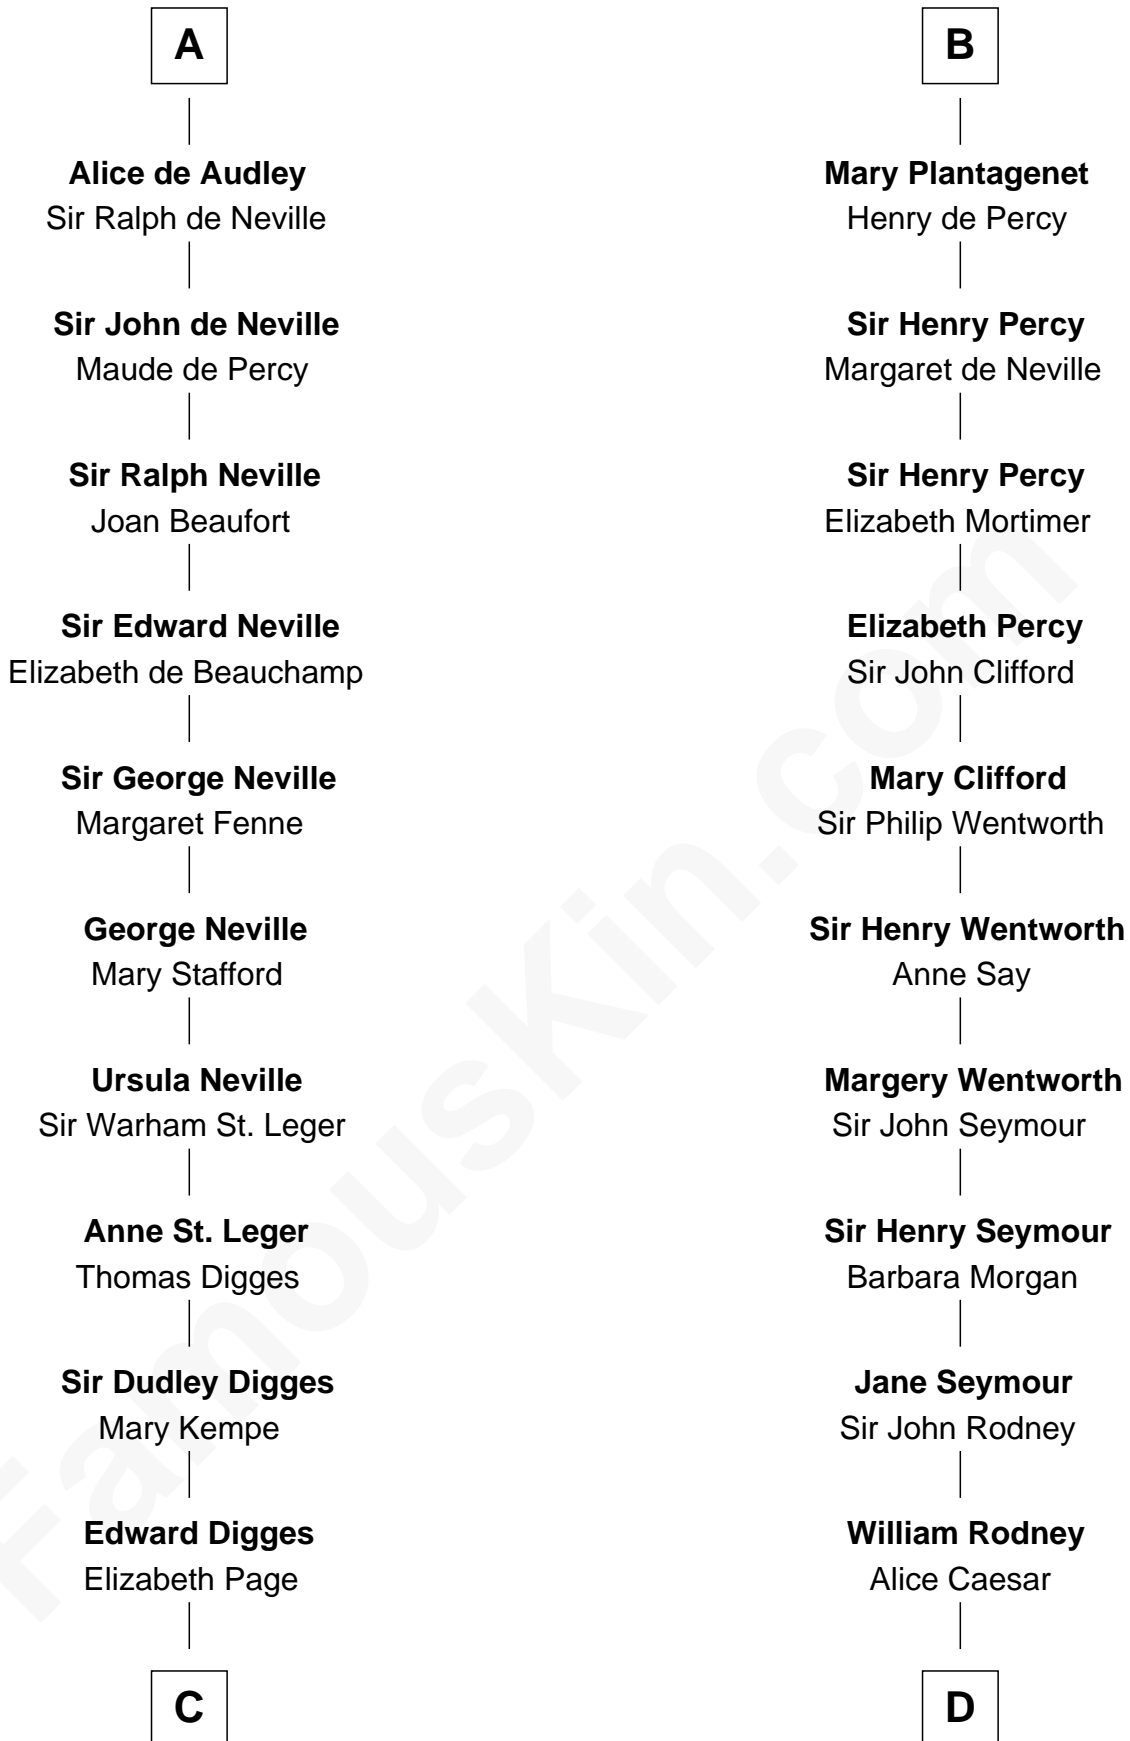

# FamousKin.com Relationship Chart of

**John Carroll**

*Founder of Georgetown University*

20th cousin of

**Caesar Rodney**

*Signer of the Declaration of Independence*

**C**

**William Digges**  
Elizabeth Sewall

**Anne Digges**  
Henry Darnall

**Eleanor Darnall**  
Daniel Carroll

**John Carroll**

*Founder, Georgetown University*

**D**

**William Rodney**  
Rachel - - - - -

**Capt. William Rodney**  
Sarah Jones

**Caesar Rodney**  
Elizabeth Crawford

**Caesar Rodney**

*Signer of Declaration of Independence*

FamousKin.com