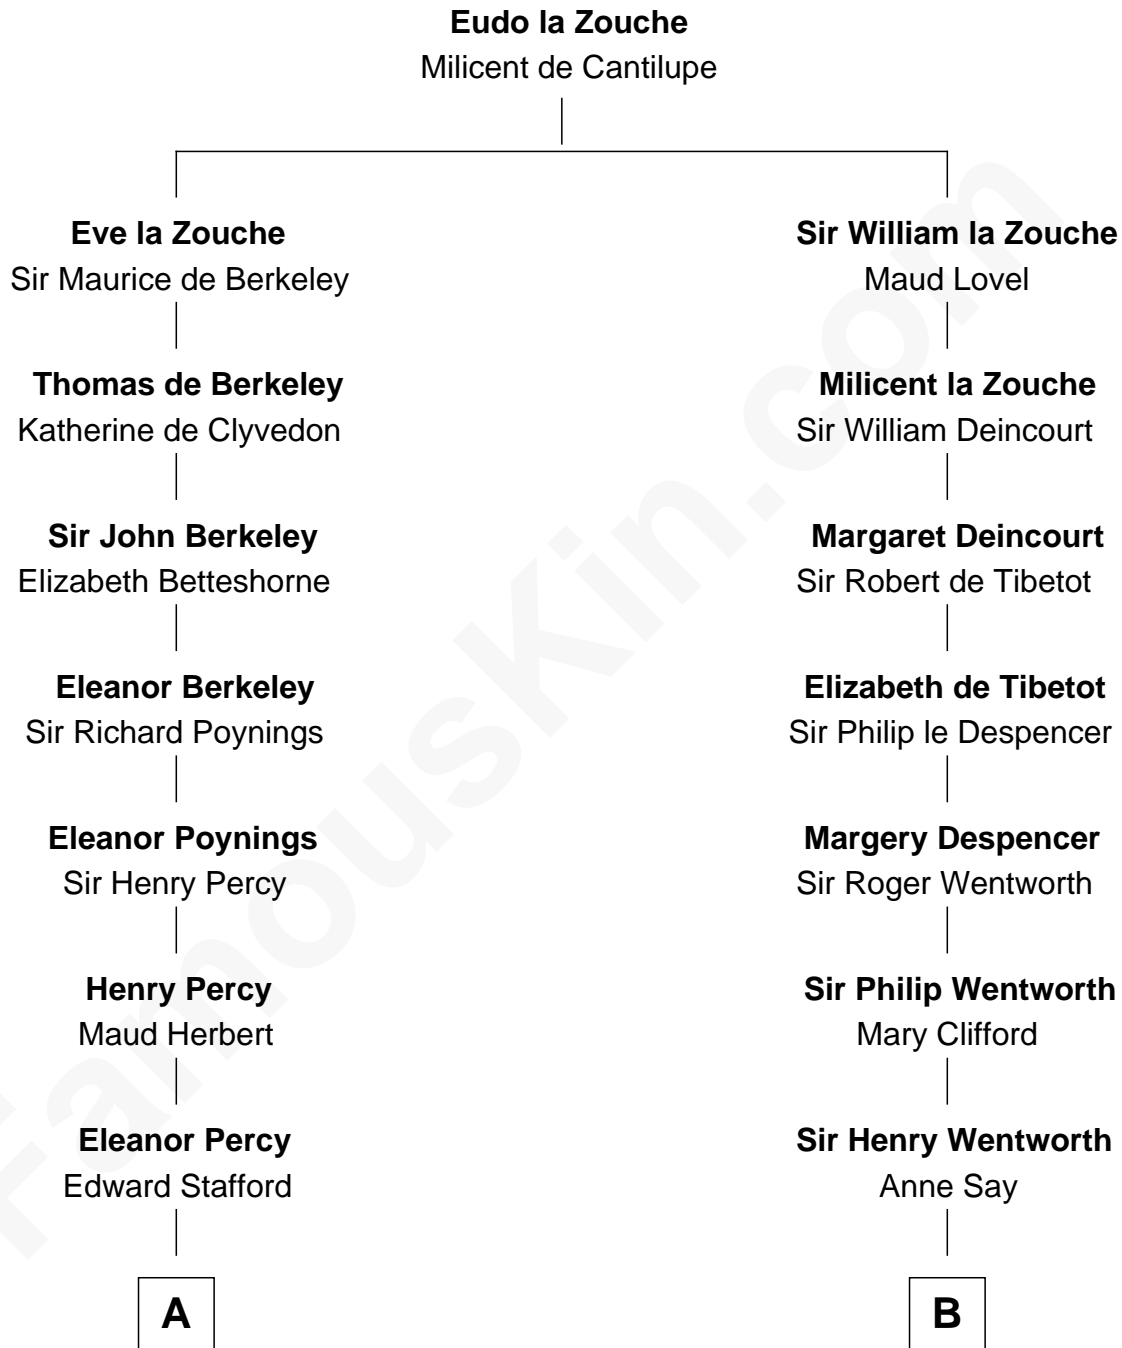

FamousKin.com

Relationship Chart of

John Carroll

Founder of Georgetown University

14th cousin 1 time removed of

Caesar Rodney

Signer of the Declaration of Independence