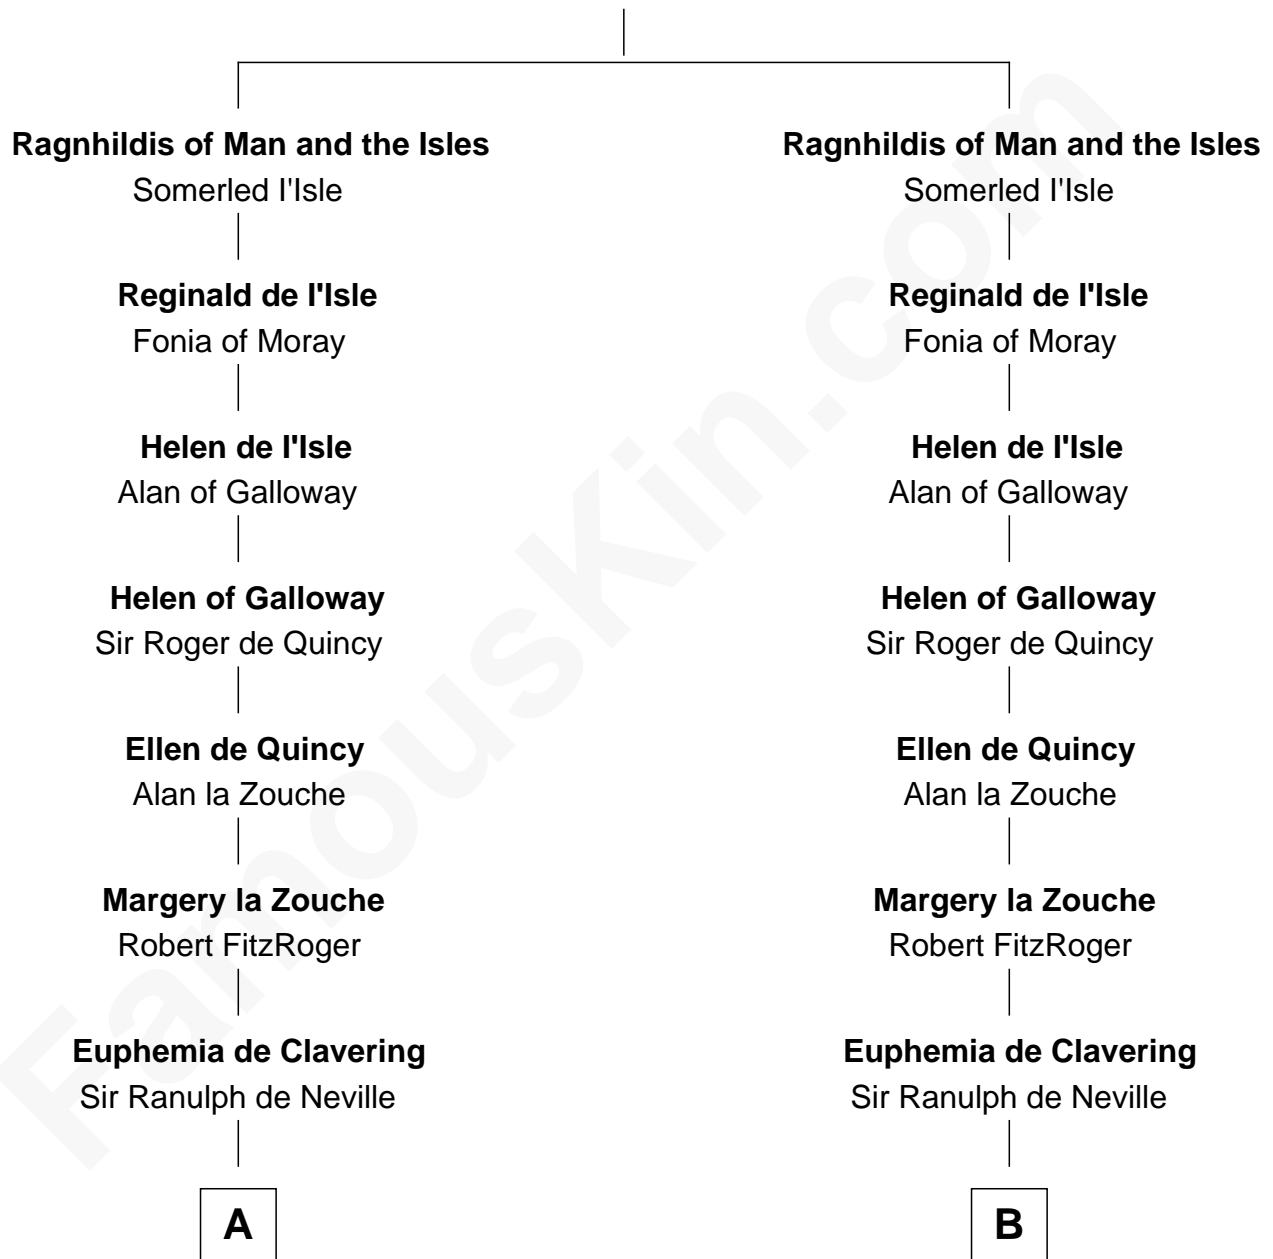

# FamousKin.com Relationship Chart of

**John Carroll**

*Founder of Georgetown University*

20th cousin of

**Caesar Rodney**

*Signer of the Declaration of Independence*

**King Olave of Man and the Isles**

*Affrica of Galloway*

**C**

**William Digges**  
Elizabeth Sewall

**Anne Digges**  
Henry Darnall

**Eleanor Darnall**  
Daniel Carroll

**John Carroll**

*Founder, Georgetown University*

**D**

**William Rodney**  
Rachel - - - - -

**Capt. William Rodney**  
Sarah Jones

**Caesar Rodney**  
Elizabeth Crawford

**Caesar Rodney**

*Signer of Declaration of Independence*

FamousKin.com