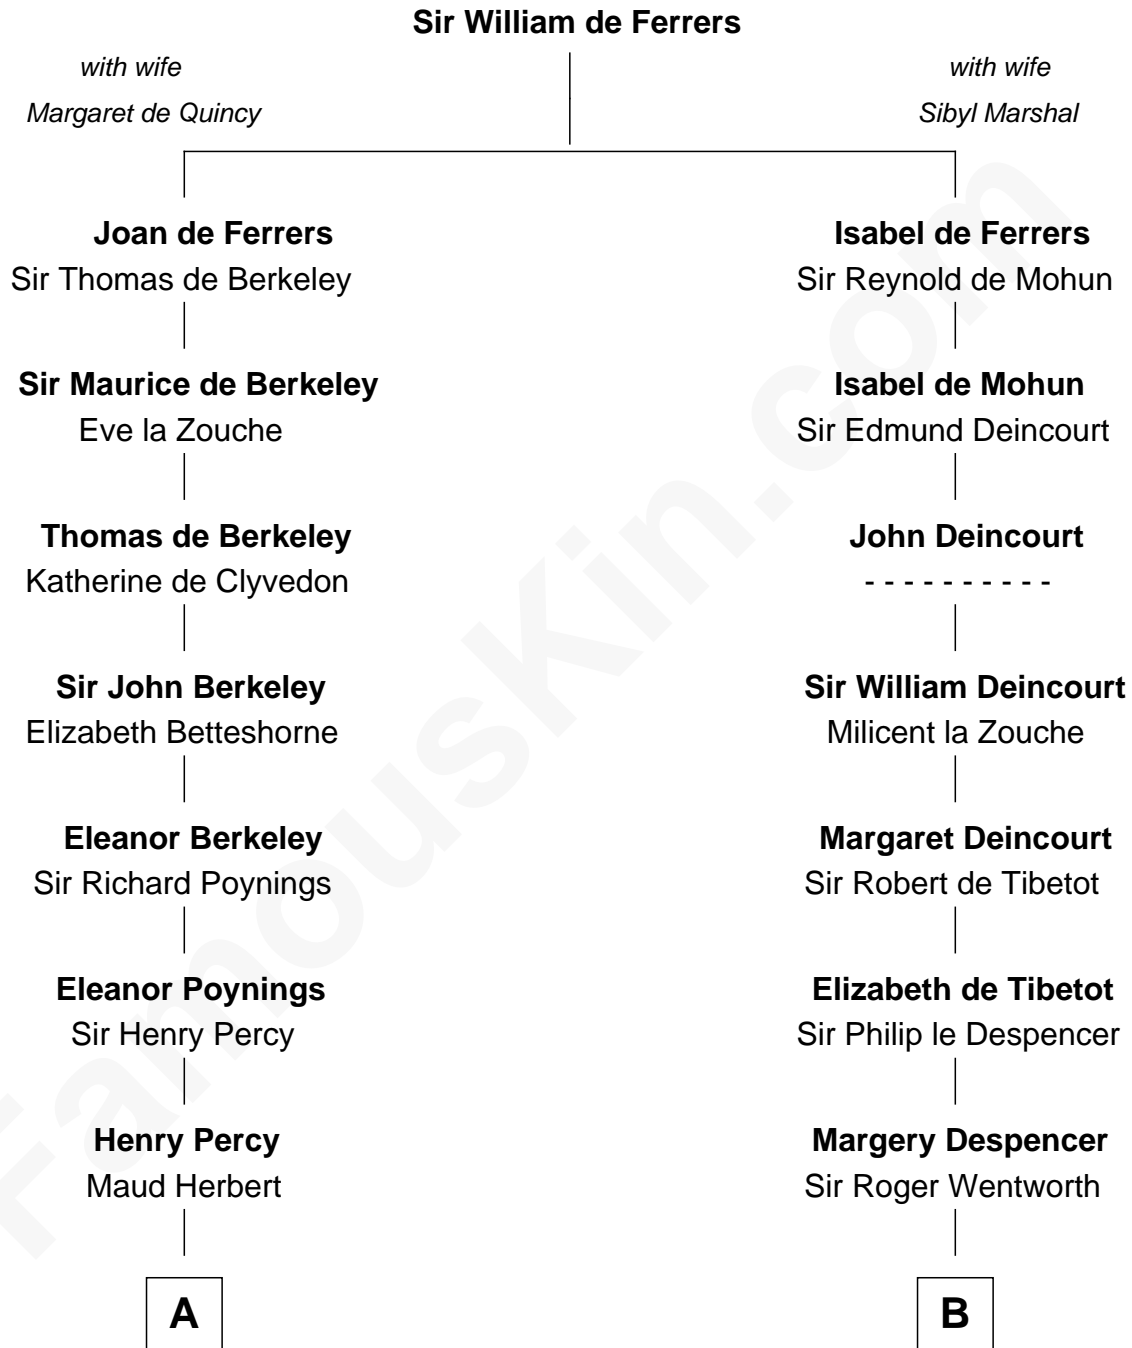

FamousKin.com

Relationship Chart of

John Carroll

Founder of Georgetown University

16th cousin of

Caesar Rodney

Signer of the Declaration of Independence

A

Eleanor Percy
Edward Stafford

Mary Stafford
George Neville

Ursula Neville
Sir Warham St. Leger

Anne St. Leger
Thomas Digges

Sir Dudley Digges
Mary Kempe

Edward Digges
Elizabeth Page

William Digges
Elizabeth Sewall

Anne Digges
Henry Darnall

Eleanor Darnall
Daniel Carroll

John Carroll

Founder, Georgetown University

B

Sir Philip Wentworth
Mary Clifford

Sir Henry Wentworth
Anne Say

Margery Wentworth
Sir John Seymour