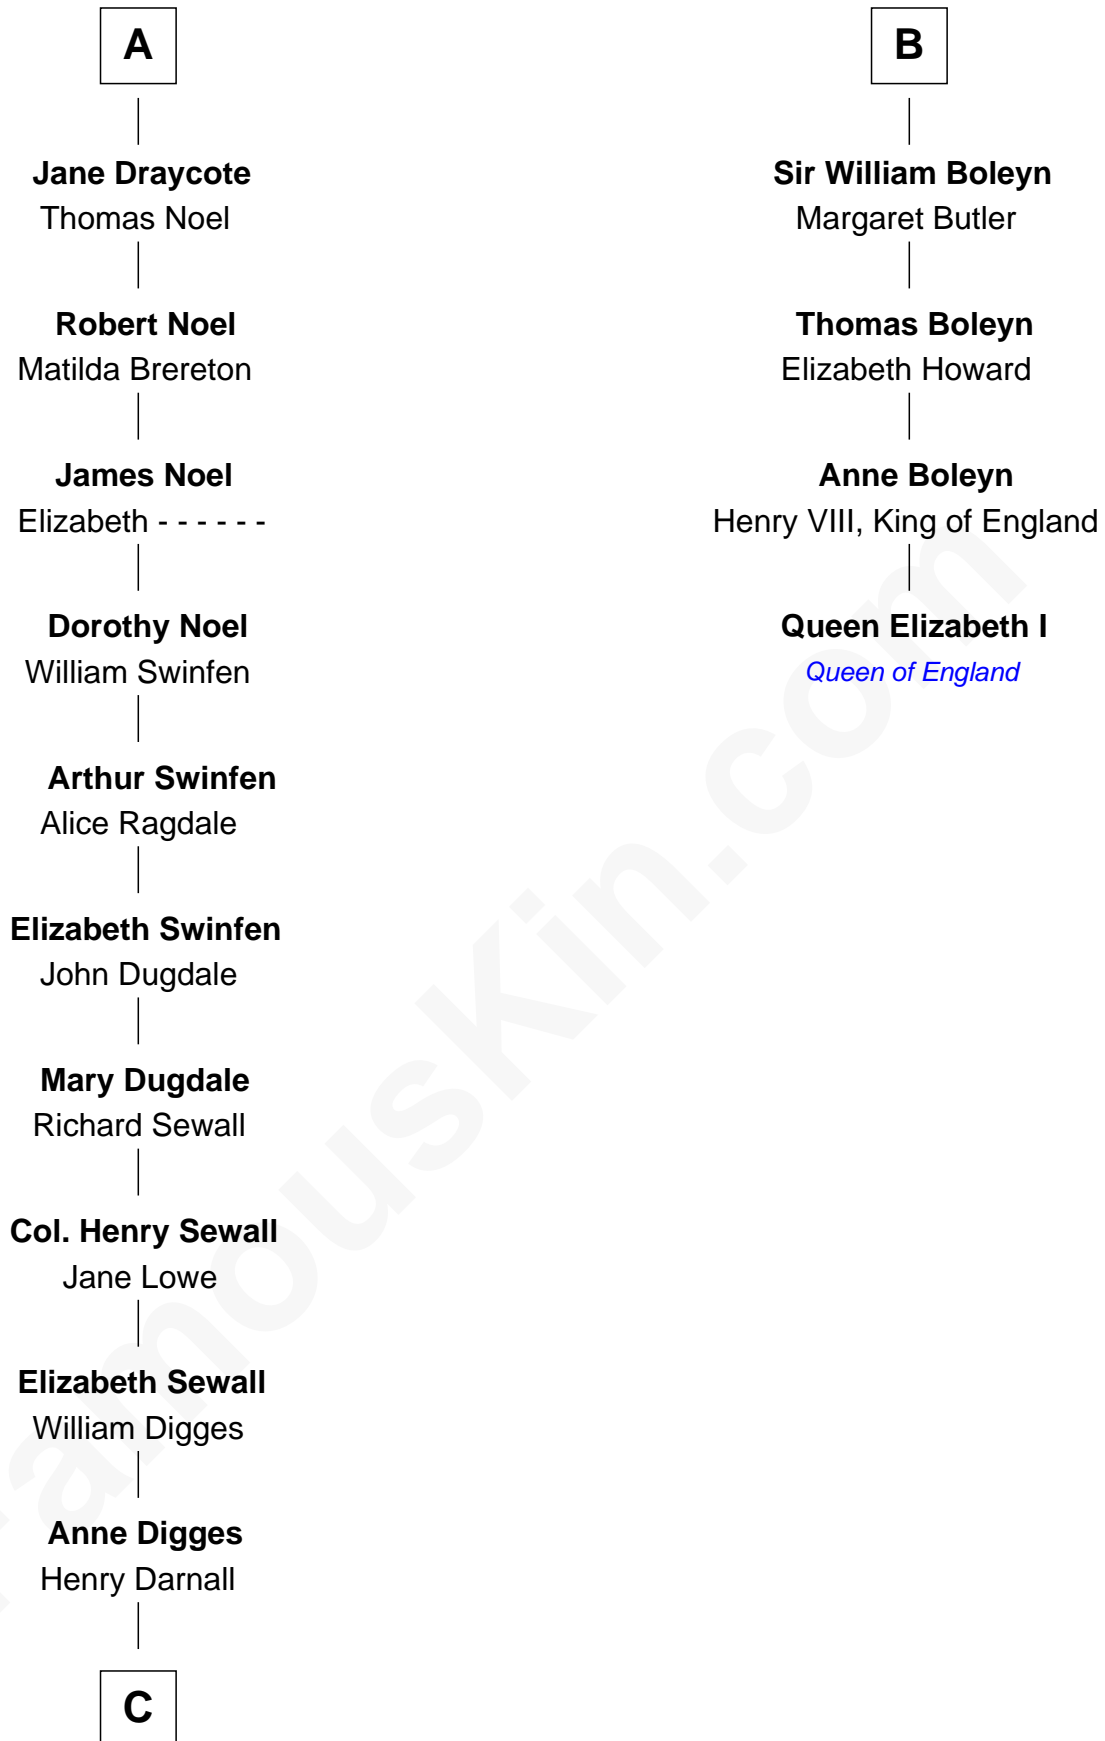

## Relationship Chart of

### John Carroll

Founder of Georgetown University

10th cousin 8 times removed of

### Queen Elizabeth I

Queen of England

**Sir Roger de Somery**

Nichole d'Aubenev

**C**

—  
**Eleanor Darnall**

Daniel Carroll

—  
**John Carroll**